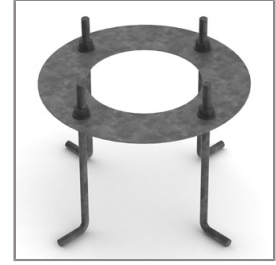

SIROCCO

SMALL SIROCCO OPTIC – AREA LIGHT / ASYMMETRIC DOUBLE SIDED

POLE MOUNTED

LAST UPDATE: 29-05-2024

SIROCCO is a solid outdoor luminaire for public space illumination. Available in various light distribution, symmetric, asymmetric, bi-symmetric and road optic. Small SIROCCO equipped with a high power LED with high CRI in 3000K or 4000K color temperature with 3 SDCM. Lenses and reflectors for SIROCCO have been engineered utilizing the latest technology and software to maximize the performance. The heat management has been delicately designed and tested under high ambient thermal condition. An integrated scale allows precise aiming of the luminaire to achieve the desired illumination level. SIROCCO is suitable to illuminate medium to large size objects or areas such as signage boards, building facades, parking lots, public parks, pedestrian, small streets and squares. Available as well in HID light source with conventional control gear. Presented with a range of mounting accessories including ground mount base, pole top mount, and wall/pole mounting arm as well as aluminium poles, galvanized steel poles and anchorage unit for concrete foundations.

SIROCCO

SMALL SIROCCO OPTIC – AREA LIGHT /
ASYMMETRIC DOUBLE SIDED

POLE MOUNTED

LAST UPDATE: 29-05-2024

Accessories

Ordering Code:
STEEL-POLE-FOR-SMALL-SIROCCO
Please contact Sales
Representative

Ordering Code:
AUN-ACB-0009-00
Anchor bolt kit, pole
diameter 114 and 114/140,
galvanized steel pole

Ordering Code:
AUN-ACB-0008-00
Anchor bolt kit, pole
diameter 102mm and
151x102mm, galvanized
steel pole

Ordering Code:
AUN-ACB-0005-00
Anchor bolt kit, aluminum
pole

*Due to the constancy of product development,
we reserve the right to alter all specification
without prior notice.