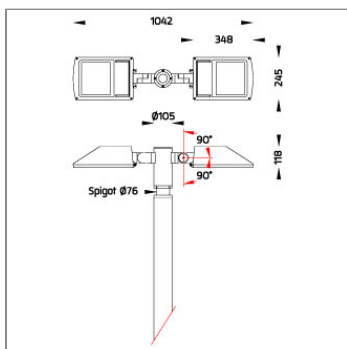

SIROCCO

SMALL SIROCCO OPTIC – AREA LIGHT / ASYMMETRIC DOUBLE SIDED

POLE MOUNTED

LAST UPDATE: 29-05-2024

SIROCCO is a solid outdoor luminaire for public space illumination. Available in various light distribution, symmetric, asymmetric, bi-symmetric and road optic. Small SIROCCO equipped with a high power LED with high CRI in 3000K or 4000K color temperature with 3 SDCM. Lenses and reflectors for SIROCCO have been engineered utilizing the latest technology and software to maximize the performance. The heat management has been delicately designed and tested under high ambient thermal condition. An integrated scale allows precise aiming of the luminaire to achieve the desired illumination level. SIROCCO is suitable to illuminate medium to large size objects or areas such as signage boards, building facades, parking lots, public parks, pedestrian, small streets and squares. Available as well in HID light source with conventional control gear. Presented with a range of mounting accessories including ground mount base, pole top mount, and wall/pole mounting arm as well as aluminium poles, galvanized steel poles and anchorage unit for concrete foundations.

Technical Data

Ordering Code :	7242-K-4-671-XX
Lamp :	LED
Beam :	Asymmetric
CCT :	3000 K
CRI :	CRI >80
SDCM :	SDCM = 3
Lamp Lumen :	2x8460 lm
Luminaire Lumen :	13740 lm
Lamp Wattage :	2x72 W
Luminaire Wattage :	160 W
Efficacy :	85 lm/W
Ambient Temperature :	40°C
Lumen Maintenance	L70B10 >60,000 h
Controller :	DIM 1-10V
Input Voltage :	220-240Vac 50/60Hz
Net Weight :	10.80 kg.

Ordering Code:
AUN-ACB-0008-00
Anchor bolt kit, pole
diameter 102mm and
151x102mm, galvanized
steel pole

Ordering Code:
AUN-ACB-0005-00
Anchor bolt kit, aluminum
pole

*Due to the constancy of product development,
we reserve the right to alter all specification
without prior notice.