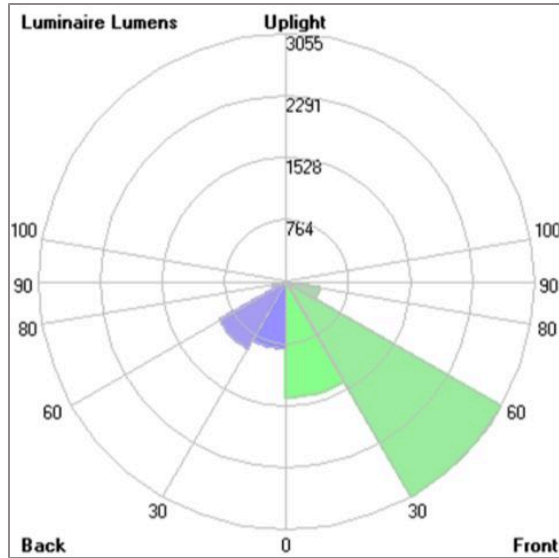

Technical Data

Ordering Code :	7242-K-4-671-XX
Lamp :	LED
Beam :	Asymmetric
CCT :	3000 K
CRI :	CRI >80
SDCM :	SDCM = 3
Lamp Lumen :	2x8460 lm
Luminaire Lumen :	13740 lm
Lamp Wattage :	2x72 W
Luminaire Wattage :	160 W
Efficacy :	85 lm/W
Ambient Temperature :	40°C
Lumen Maintenance	L70B10 >60,000 h
Controller :	DIM 1-10V
Input Voltage :	220-240Vac 50/60Hz
Net Weight :	10.80 kg.

POLE MOUNTED

LAST UPDATE: 29-05-2024

Bug Report

Lum. Classification System [LCS]

LCS	Zone	%Lumens	%Lamp	%Lum
FL	[0-30]	1426.6	16.9	20.8
FM	[30-60]	3055.1	36.1	44.5
FH	[60-80]	420.3	5.0	6.1
FVH	[80-90]	5.8	0.1	0.1
BL	[0-30]	828.3	9.8	12.1
BM	[30-60]	947.9	11.2	13.8
BH	[60-80]	164.8	1.9	2.4
BVH	[80-90]	2.6	0.0	0.0
UL	[90-100]	0.9	0.0	0.0
UH	[100-180]	13.4	0.2	0.2
Total		6865.7	81.2	100.0
BUG Rating		B2-U2-G1		