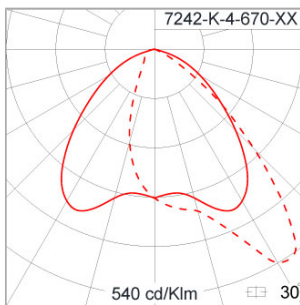

Light Distribution

*Due to the constancy of product development,
we reserve the right to alter all specification
without prior notice.

Unilamp Co., Ltd.
461 Ramintra Road, Kannayao, Bangkok 10230 Thailand
Tel : +66[0]2 943 2420-1, +66[0]2 946 4170-1
Fax : +66[0]2 943 2419
online@unilamp.co.th
www.unilamp.co.th