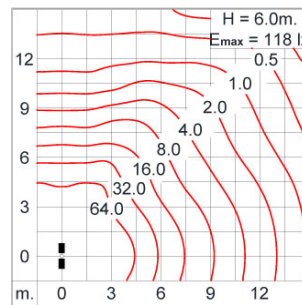

Light Distribution

*Due to the constancy of product development,
we reserve the right to alter all specification
without prior notice.

Unilamp Co., Ltd.
461 Ramintra Road, Kannayao, Bangkok 10230 Thailand
Tel : +66[0]2 943 2420-1, +66[0]2 946 4170-1
Fax : +66[0]2 943 2419
online@unilamp.co.th
www.unilamp.co.th