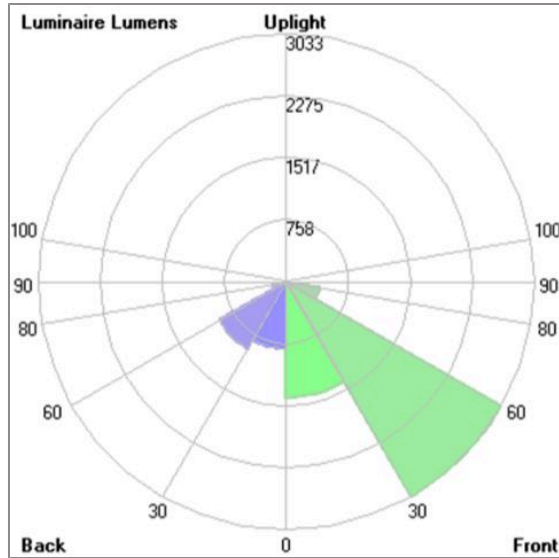

## Technical Data

Ordering Code :	7242-K-4-670-XX
Lamp :	LED
Beam :	Asymmetric
CCT :	2700 K
CRI :	CRI >80
SDCM :	SDCM = 3
Lamp Lumen :	2x8400 lm
Luminaire Lumen :	13640 lm
Lamp Wattage :	2x72 W
Luminaire Wattage :	160 W
Efficacy :	85 lm/W
Ambient Temperature :	40°C
Lumen Maintenance	L70B10 >60,000 h
Controller :	DIM 1-10V
Input Voltage :	220-240Vac 50/60Hz
Net Weight :	10.80 kg.

# SIROCCO

SMALL SIROCCO OPTIC – AREA LIGHT /  
ASYMMETRIC DOUBLE SIDED

POLE MOUNTED

LAST UPDATE: 29-05-2024

### Lum. Classification System [LCS]

LCS	Zone	%Lumens	%Lamp	%Lum
FL	[0-30]	1416.5	16.9	20.8
FM	[30-60]	3033.5	36.1	44.5
FH	[60-80]	417.3	5.0	6.1
FVH	[80-90]	5.7	0.1	0.1
BL	[0-30]	822.4	9.8	12.1
BM	[30-60]	941.2	11.2	13.8
BH	[60-80]	163.6	1.9	2.4
BVH	[80-90]	2.6	0.0	0.0
UL	[90-100]	1.0	0.0	0.0
UH	[100-180]	13.4	0.2	0.2
Total		6817.2	81.2	100.0
BUG Rating		B2-U2-G1		