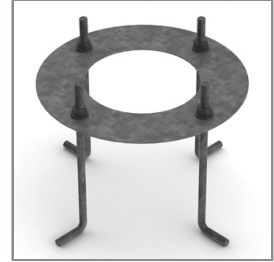

SIROCCO

SMALL SIROCCO OPTIC – AREA LIGHT /
BI-SYMMETRIC SINGLE SIDED

POLE MOUNTED

LAST UPDATE: 29-05-2024

SIROCCO is a solid outdoor luminaire for public space illumination. Available in various light distribution, symmetric, asymmetric, bi-symmetric and road optic. Small SIROCCO equipped with a high power LED with high CRI in 3000K or 4000K color temperature with 3 SDCM. Lenses and reflectors for SIROCCO have been engineered utilizing the latest technology and software to maximize the performance. The heat management has been delicately designed and tested under high ambient thermal condition. An integrated scale allows precise aiming of the luminaire to achieve the desired illumination level. SIROCCO is suitable to illuminate medium to large size objects or areas such as signage boards, building facades, parking lots, public parks, pedestrian, small streets and squares. Available as well in HID light source with conventional control gear. Presented with a range of mounting accessories including ground mount base, pole top mount, and wall/pole mounting arm as well as aluminium poles, galvanized steel poles and anchorage unit for concrete foundations.

SIROCCO

SMALL SIROCCO OPTIC – AREA LIGHT /
BI-SYMMETRIC SINGLE SIDED

POLE MOUNTED

LAST UPDATE: 29-05-2024

Accessories

Ordering Code:
STEEL-POLE-FOR-SMALL-SIROCCO
Please contact Sales
Representative

Ordering Code:
AUN-ACB-0009-00
Anchor bolt kit, pole
diameter 114 and 114/140,
galvanized steel pole

Ordering Code:
AUN-ACB-0008-00
Anchor bolt kit, pole
diameter 102mm and
151x102mm, galvanized
steel pole

Ordering Code:
AUN-ACB-0005-00
Anchor bolt kit, aluminum
pole

*Due to the constancy of product development,
we reserve the right to alter all specification
without prior notice.