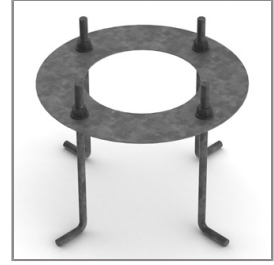

SIROCCO

SMALL SIROCCO OPTIC – AREA LIGHT /
BI-SYMMETRIC SINGLE SIDED

POLE MOUNTED

LAST UPDATE: 29-05-2024

Accessories

Ordering Code:
STEEL-POLE-FOR-SMALL-SIROCCO
Please contact Sales
Representative

Ordering Code:
AUN-ACB-0009-00
Anchor bolt kit, pole
diameter 114 and 114/140,
galvanized steel pole

Ordering Code:
AUN-ACB-0008-00
Anchor bolt kit, pole
diameter 102mm and
151x102mm, galvanized
steel pole

Ordering Code:
AUN-ACB-0005-00
Anchor bolt kit, aluminum
pole

*Due to the constancy of product development,
we reserve the right to alter all specification
without prior notice.