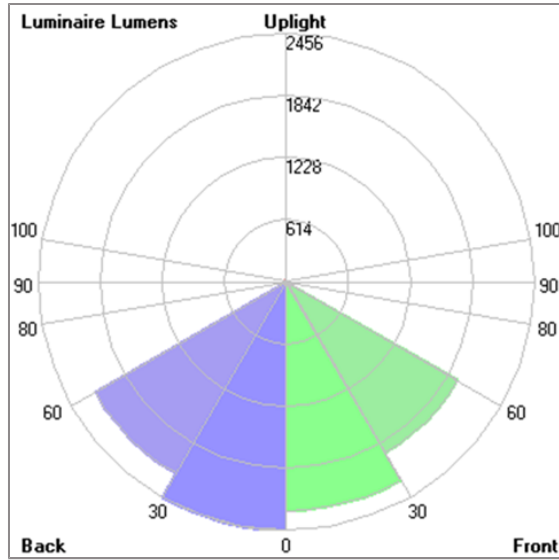

Technical Data

Ordering Code :	7241-7-5-859-XX
Lamp :	LED
Beam :	Bi-Symmetric
CCT :	3000 K
CRI :	CRI >80
SDCM :	SDCM = 3
Lamp Lumen :	9510 lm
Luminaire Lumen :	8920 lm
Lamp Wattage :	75 W
Luminaire Wattage :	80 W
Efficacy :	111 lm/W
Ambient Temperature :	35°C
Lumen Maintenance	L80B10 >108,000 h
Controller :	DALI
Input Voltage :	220-240Vac 50/60Hz
Net Weight :	7.40 kg.

SIROCCO

SMALL SIROCCO – AREA LIGHT / SIDED
BI-SYMMETRIC SINGLE
POLE MOUNTED

LAST UPDATE: 29-05-2024

Bug Report

Lum. Classification System [LCS]

LCS	Zone	%Lumens	%Lamp	%Lum
FL	[0-30]	2262.4	23.8	25.3
FM	[30-60]	1953.9	20.5	21.9
FH	[60-80]	24.8	0.3	0.3
FVH	[80-90]	0.8	0.0	0.0
BL	[0-30]	2455.6	25.8	27.5
BM	[30-60]	2186.2	23.0	24.5
BH	[60-80]	31.3	0.3	0.4
BVH	[80-90]	1.2	0.0	0.0
UL	[90-100]	< 0.05	0.0	0.0
UH	[100-180]	14.6	0.2	0.2
Total		8930.8	93.9	100.0
BUG Rating		B3-U2-G0		