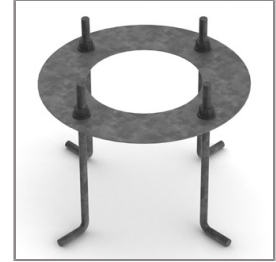

SIROCCO

SMALL SIROCCO – AREA LIGHT / SIDED BI-SYMMETRIC SINGLE

POLE MOUNTED

LAST UPDATE: 29-05-2024

SIROCCO is a solid outdoor luminaire for public space illumination. Available in various light distribution, symmetric, asymmetric, bi-symmetric and road optic. Small SIROCCO equipped with a high power LED with high CRI in 3000K or 4000K color temperature with 3 SDCM. Lenses and reflectors for SIROCCO have been engineered utilizing the latest technology and software to maximize the performance. The heat management has been delicately designed and tested under high ambient thermal condition. An integrated scale allows precise aiming of the luminaire to achieve the desired illumination level. SIROCCO is suitable to illuminate medium to large size objects or areas such as signage boards, building facades, parking lots, public parks, pedestrian, small streets and squares. Available as well in HID light source with conventional control gear. Presented with a range of mounting accessories including ground mount base, pole top mount, and wall/pole mounting arm as well as aluminium poles, galvanized steel poles and anchorage unit for concrete foundations.

*Due to the constancy of product development,
we reserve the right to alter all specification
without prior notice.

SIROCCO

SMALL SIROCCO – AREA LIGHT / SIDED
BI-SYMMETRIC SINGLE
POLE MOUNTED

LAST UPDATE: 29-05-2024

Accessories

Ordering Code:
STEEL-POLE-FOR-SMALL-SIROCCO
Please contact Sales
Representative

Ordering Code:
AUN-ACB-0009-00
Anchor bolt kit, pole
diameter 114 and 114/140,
galvanized steel pole

Ordering Code:
AUN-ACB-0008-00
Anchor bolt kit, pole
diameter 102mm and
151x102mm, galvanized
steel pole