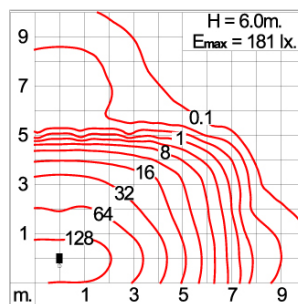

Light Distribution

*Due to the constancy of product development, we reserve the right to alter all specification without prior notice.

Unilamp Co., Ltd.
461 Ramintra Road, Kannayao, Bangkok 10230 Thailand
Tel : +66(O)2 943 2420-1, +66(O)2 946 4170-1
Fax : +66(O)2 943 2419
online@unilamp.co.th
www.unilamp.co.th