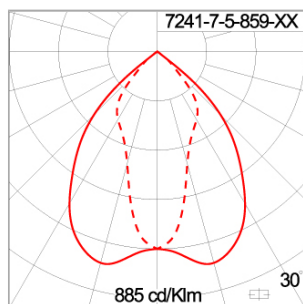

Light Distribution

*Due to the constancy of product development, we reserve the right to alter all specification without prior notice.

Unilamp Co., Ltd.
461 Ramintra Road, Kannayao, Bangkok 10230 Thailand
Tel : +66(O)2 943 2420-1, +66(O)2 946 4170-1
Fax : +66(O)2 943 2419
online@unilamp.co.th
www.unilamp.co.th