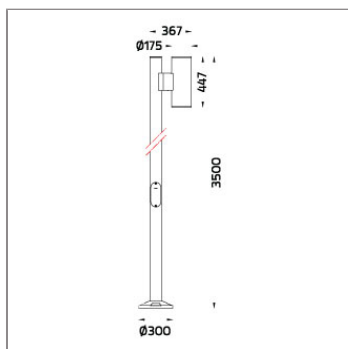

TUBE

MAXI TUBE – POLE LIGHT / SINGLE SIDED

POLE MOUNTED

LAST UPDATE: 30-05-2024

TUBE a family of cylindrical shaped wall light, ceiling light and Area light. The body components are made from extruded and LM6 aluminium which make them highly corrosion resistant to any extreme environment. TUBE is protected from the ingress of dust and water and are used in both outdoor and indoor environments. Fitted with COB LED in three color temperature from 2700K, 3000K or 4000K with high CRI. HID light source and retrofit solution for E27 Led lamps are also available. TUBE can solve many lighting tasks in modern architectural surrounds and are generally used in illuminating columns and facades. The pole lights give a great level of downward light with symmetric wide beam, asymmetric forward throw or side throw light distributions. Catenary mounting of luminaires is great option for tasteful illumination of outdoor spaces. Flexible arrangement of the luminaire position enables lighting designers to set the light mood to a multitude of use cases. The innovative lever clamping system utilizes a single common tool for a trouble free easy installation. All commonly used catenary wires with a diameter of 4...8mm are suitable. Wire slope of up to 20° can be easily compensated. Catenary mount luminaires are equipped with a single prewired cable of 2000mm length. Double prewired cable for looping is available upon request.

Technical Data

Ordering Code :	7238-6-5-906-XX
Lamp :	LED
Beam :	24°
CCT :	4000 K
CRI :	CRI >80
SDCM :	SDCM = 3
Lamp Lumen :	11730 lm
Luminaire Lumen :	8480 lm
Lamp Wattage :	70 W
Luminaire Wattage :	76 W
Efficacy :	111 lm/W
Ambient Temperature :	40°C
Lumen Maintenance	L70B10 >60,000 h
Controller :	DALI
Input Voltage :	220-240Vac 50/60Hz
Net Weight :	23.20 kg.