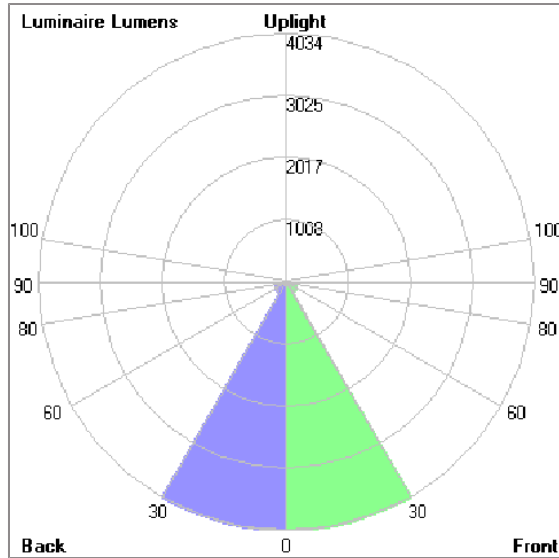

Technical Data

Ordering Code :	7238-6-5-906-XX
Lamp :	LED
Beam :	24°
CCT :	4000 K
CRI :	CRI >80
SDCM :	SDCM = 3
Lamp Lumen :	11730 lm
Luminaire Lumen :	8480 lm
Lamp Wattage :	70 W
Luminaire Wattage :	76 W
Efficacy :	111 lm/W
Ambient Temperature :	40°C
Lumen Maintenance	L70B10 >60,000 h
Controller :	DALI
Input Voltage :	220-240Vac 50/60Hz
Net Weight :	23.20 kg.

TUBE

MAXI TUBE – POLE LIGHT / SINGLE SIDED

POLE MOUNTED

LAST UPDATE: 30-05-2024

Bug Report

Lum. Classification System [LCS]

LCS	Zone	%Lumens	%Lamp	%Lum
FL	[0-30]	4033.6	34.4	47.6
FM	[30-60]	198.0	1.7	2.3
FH	[60-80]	5.4	0.0	0.1
FVH	[80-90]	0.8	0.0	0.0
BL	[0-30]	4033.6	34.4	47.6
BM	[30-60]	198.0	1.7	2.3
BH	[60-80]	5.4	0.0	0.1
BVH	[80-90]	0.8	0.0	0.0
UL	[90-100]	0.0	0.0	0.0
UH	[100-180]	4.7	0.0	0.1
Total		8480.3	72.2	100.0
BUG Rating		B4-U1-G0		