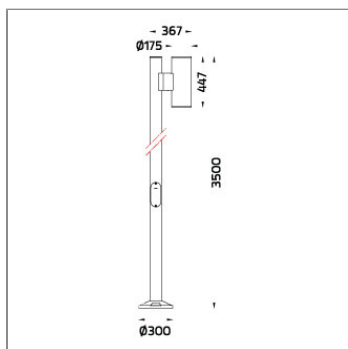

TUBE

MAXI TUBE – POLE LIGHT / SINGLE SIDED

POLE MOUNTED

LAST UPDATE: 30-05-2024

TUBE a family of cylindrical shaped wall light, ceiling light and Area light. The body components are made from extruded and LM6 aluminium which make them highly corrosion resistant to any extreme environment. TUBE is protected from the ingress of dust and water and are used in both outdoor and indoor environments. Fitted with COB LED in three color temperature from 2700K, 3000K or 4000K with high CRI. HID light source and retrofit solution for E27 Led lamps are also available. TUBE can solve many lighting tasks in modern architectural surrounds and are generally used in illuminating columns and facades. The pole lights give a great level of downward light with symmetric wide beam, asymmetric forward throw or side throw light distributions. Catenary mounting of luminaires is great option for tasteful illumination of outdoor spaces. Flexible arrangement of the luminaire position enables lighting designers to set the light mood to a multitude of use cases. The innovative lever clamping system utilizes a single common tool for a trouble free easy installation. All commonly used catenary wires with a diameter of 4...8mm are suitable. Wire slope of up to 20° can be easily compensated. Catenary mount luminaires are equipped with a single prewired cable of 2000mm length. Double prewired cable for looping is available upon request.

Technical Data

Ordering Code :	7238-5-5-507-XX
Lamp :	LED
Beam :	17°
CCT :	2700 K
CRI :	CRI >80
SDCM :	SDCM = 3
Lamp Lumen :	9300 lm
Luminaire Lumen :	6970 lm
Lamp Wattage :	70 W
Luminaire Wattage :	76 W
Efficacy :	91 lm/W
Ambient Temperature :	40°C
Lumen Maintenance	L70B10 >90,000 h
Controller :	DALI
Input Voltage :	220-240Vac 50/60Hz
Net Weight :	23.20 kg.