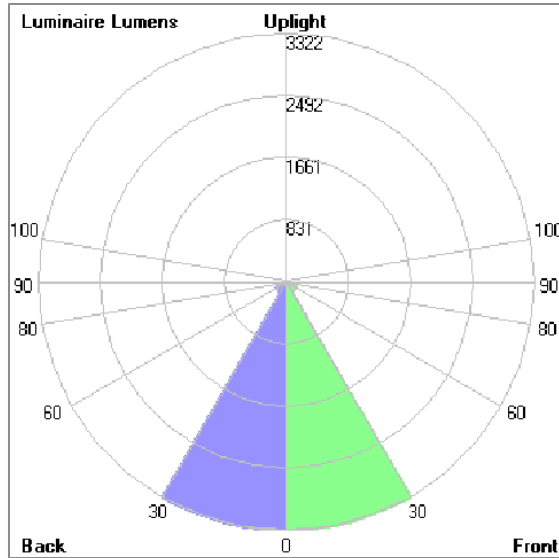

Technical Data

Ordering Code :	7238-5-5-507-XX
Lamp :	LED
Beam :	17°
CCT :	2700 K
CRI :	CRI >80
SDCM :	SDCM = 3
Lamp Lumen :	9300 lm
Luminaire Lumen :	6970 lm
Lamp Wattage :	70 W
Luminaire Wattage :	76 W
Efficacy :	91 lm/W
Ambient Temperature :	40°C
Lumen Maintenance	L70B10 >90,000 h
Controller :	DALI
Input Voltage :	220-240Vac 50/60Hz
Net Weight :	23.20 kg.

TUBE

MAXI TUBE – POLE LIGHT / SINGLE SIDED

POLE MOUNTED

LAST UPDATE: 30-05-2024

Bug Report

Lum. Classification System [LCS]

LCS	Zone	%Lumens	%Lamp	%Lum
FL	[0-30]	3322.4	35.7	47.7
FM	[30-60]	156.7	1.7	2.2
FH	[60-80]	3.7	0.0	0.1
FVH	[80-90]	0.5	0.0	0.0
BL	[0-30]	3322.4	35.7	47.7
BM	[30-60]	156.7	1.7	2.2
BH	[60-80]	3.7	0.0	0.1
BVH	[80-90]	0.5	0.0	0.0
UL	[90-100]	0.0	0.0	0.0
UH	[100-180]	3.9	0.0	0.1
Total		6970.5	74.8	100.0
BUG Rating		B4-U1-G0		