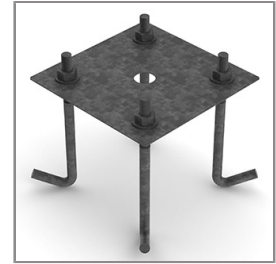

## NEOPLACE – POLE TOP LIGHT / DOUBLE HEAD

POLE MOUNTED

LAST UPDATE: 20-05-2024

Ordering Code:  
AUN-ACB-0008-00  
Anchor bolt kit, pole  
diameter 102mm and  
151x102mm, galvanized  
steel pole

Ordering Code:  
AUN-ACB-0005-00  
Anchor bolt kit, aluminum  
pole

\*Due to the constancy of product development,  
we reserve the right to alter all specification  
without prior notice.