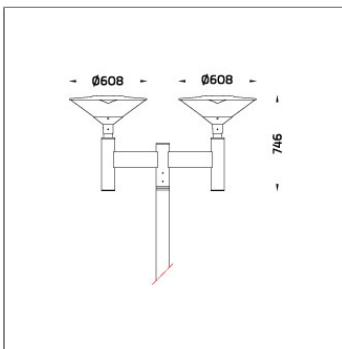

## NEOPLACE – POLE TOP LIGHT / DOUBLE HEAD

### POLE MOUNTED

LAST UPDATE: 20-05-2024

NeoPLACE is a family of large wall light and pole-top luminaires with symmetrical low-glare indirect light distribution. The recommended mounting height is between 3 – 5 meters. It is available in LED light sources in 2 different color temperatures 3000K and 4000K with DALI dimming option. NeoPLACE is suitable for the place where glare control is preferred. It is a perfect alternative to replace old-style cone-shaped conventional luminaires. It is suitable to illuminate parking lots, public parks, and pedestrian and open spaces. Available as an option are Aluminium Poles, Galvanized steel poles, and anchorage unit for concrete foundations. NeoPLACE Direct pole top light, the directional illumination option for NeoPLACE. This is an extension of the indirect variant of the modern looking pole-top range. Wider installation spacing, good glare control, increased luminaire efficacy, and minimal amount of uplight are the major improvements. NeoPLACE Direct is available with T2, T3, T4 and T5 light distribution. The ambient temperature rating has been increased to 50°C.

### Technical Data

Ordering Code :	7230-0-3-667-XX
Lamp :	LED
CCT :	4000 K
CRI :	CRI >80
SDCM :	SDCM = 3
Lamp Lumen :	2x4440 lm
Luminaire Lumen :	4580 lm
Lamp Wattage :	2x23 W
Luminaire Wattage :	50 W
Efficacy :	91 lm/W
Ambient Temperature :	50°C
Lumen Maintenance	L70B10 >72,000 h
Controller :	On-Off
Input Voltage :	220-240Vac 50/60Hz
Net Weight :	19.60 kg.

Ordering Code:  
AUN-ACB-0008-00  
Anchor bolt kit, pole  
diameter 102mm and  
151x102mm, galvanized  
steel pole

Ordering Code:  
AUN-ACB-0005-00  
Anchor bolt kit, aluminum  
pole

\*Due to the constancy of product development,  
we reserve the right to alter all specification  
without prior notice.