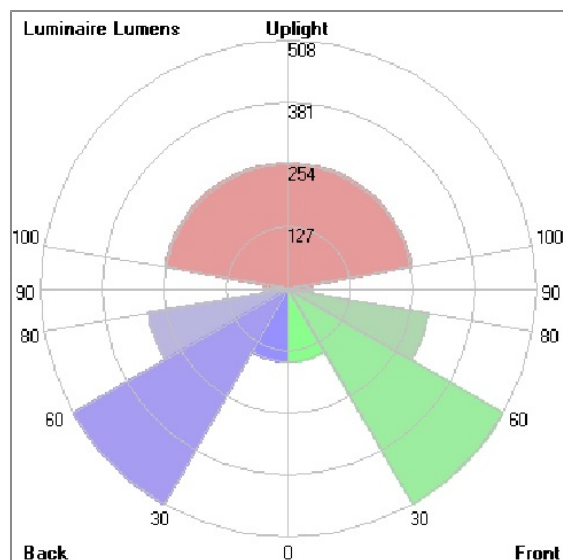

NEOPLACE

NEOPLACE – POLE TOP LIGHT / DOUBLE HEAD

POLE MOUNTED

LAST UPDATE: 20-05-2024

Bug Report

Lum. Classification System [LCS]

LCS	Zone	%Lumens	%Lamp	%Lum
FL	[0-30]	149.4	3.4	6.5
FM	[30-60]	508.5	11.5	22.2
FH	[60-80]	291.4	6.6	12.7
FVH	[80-90]	48.9	1.1	2.1
BL	[0-30]	149.4	3.4	6.5
BM	[30-60]	508.5	11.5	22.2
BH	[60-80]	291.4	6.6	12.7
BVH	[80-90]	48.9	1.1	2.1
UL	[90-100]	36.3	0.8	1.6
UH	[100-180]	256.6	5.8	11.2
Total		2289.3	51.8	100.0
BUG Rating		B1-U3-G1		

*Due to the constancy of product development, we reserve the right to alter all specification without prior notice.

Unilamp Co., Ltd.
461 Ramintra Road, Kannayao, Bangkok 10230 Thailand
Tel : +66[0]2 943 2420-1, +66[0]2 946 4170-1
Fax : +66[0]2 943 2419
online@unilamp.co.th
www.unilamp.co.th