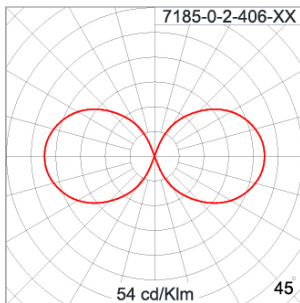

PROTON

PROTON SQUARE BOLLARD

LAST UPDATE: 03-03-2025

Specification

IEC Standard	IEC 60598-1 General Requirement IEC 60598-2-1 Fixed Luminaires
Protection	IP65 Class II
Luminaires Body Housing	High-pressure Die Cast Aluminium alloy body and components. Extruded Aluminium S6063 alloy body with low copper content.
Coating Process	UV stabilized polyester powder coat.
Diffuser	Vandal proof PC diffuser
Gasket	Durable silicone gasket
External Screws	External screws made of stainless steel
Lamp Holder	E27 lampholder
Pre-Wire Cable	Pre-wired with 2x1.0mm. cable
Caution	Installation work has to be carried on according to the enclosed installation manual.
Color	<table><tr><td></td><td>Black O1</td></tr><tr><td></td><td>Graphite O2</td></tr><tr><td></td><td>Dark Grey O3</td></tr><tr><td></td><td>Aluminum Silver O4</td></tr><tr><td></td><td>White O6</td></tr></table>

Light Distribution

*Due to the constancy of product development,
we reserve the right to alter all specification
without prior notice.

Unilamp Co., Ltd.
461 Ramintra Road, Kannayao, Bangkok 10230 Thailand
Tel : +66(0)2 943 2420-1, +66(0)2 946 4170-1
Fax : +66(0)2 943 2419
online@unilamp.co.th
www.unilamp.co.th