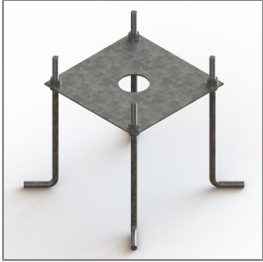

LAST UPDATE: 03-03-2025

Specification

IEC Standard	IEC 60598-1 General Requirement IEC 60598-2-1 Fixed Luminaires										
Protection	IP65 Class II										
Luminaires Body Housing	High-pressure Die Cast Aluminium alloy body and components. Extruded Aluminium S6063 alloy body with low copper content.										
Coating Process	UV stabilized polyester powder coat.										
Diffuser	Vandal proof PC diffuser										
Gasket	Durable silicone gasket										
External Screws	External screws made of stainless steel										
Lamp Holder	E27 lampholder										
Pre-Wire Cable	Pre-wired with 2x1.0mm. cable										
Caution	Installation work has to be carried on according to the enclosed installation manual.										
Color	<table><tr><td></td><td>Black O1</td></tr><tr><td></td><td>Graphite O2</td></tr><tr><td></td><td>Dark Grey O3</td></tr><tr><td></td><td>Aluminum Silver O4</td></tr><tr><td></td><td>White O6</td></tr></table>		Black O1		Graphite O2		Dark Grey O3		Aluminum Silver O4		White O6
	Black O1										
	Graphite O2										
	Dark Grey O3										
	Aluminum Silver O4										
	White O6										

PROTON

PROTON SQUARE BOLLARD

LAST UPDATE: 03-03-2025

Accessories

Ordering Code:
AUN-ACB-0034-00
Anchor bolt kit, bollard

*Due to the constancy of product development,
we reserve the right to alter all specification
without prior notice.