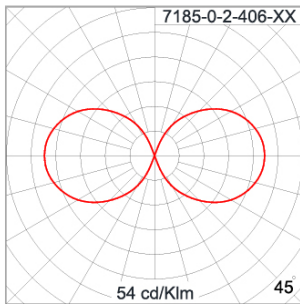

PROTON

PROTON SQUARE BOLLARD

LAST UPDATE: 09-09-2024

Specification

IEC Standard	IEC 60598-1 General Requirement IEC 60598-2-1 Fixed Luminaires
Protection	IP65 Class II
Luminaires Body Housing	High-pressure Die Cast Aluminium alloy body and components. Extruded Aluminium S6063 alloy body with low copper content.
Coating Process	UV stabilized polyester powder coat.
Diffuser	Vandal proof PC diffuser
Gasket	Durable silicone gasket
External Screws	External screws made of stainless steel
Lamp Holder	E27 lampholder
Pre-Wire Cable	Pre-wired with 2x1.0mm. cable
Caution	Installation work has to be carried on according to the enclosed installation manual.
Color	<table><tr><td></td><td>Black O1</td></tr><tr><td></td><td>Graphite O2</td></tr><tr><td></td><td>Dark Grey O3</td></tr><tr><td></td><td>Aluminum Silver O4</td></tr><tr><td></td><td>White O6</td></tr><tr><td></td><td>Wooden Brown O7</td></tr></table>

Light Distribution

*Due to the constancy of product development,
we reserve the right to alter all specification
without prior notice.

Unilamp Co., Ltd.
461 Ramintra Road, Kannayao, Bangkok 10230 Thailand
Tel : +66(0)2 943 2420-1, +66(0)2 946 4170-1
Fax : +66(0)2 943 2419
online@unilamp.co.th
www.unilamp.co.th