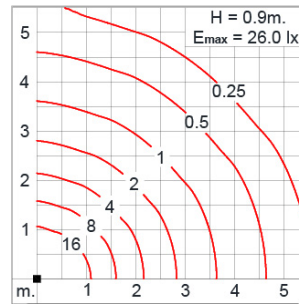

PROTON

PROTON SQUARE BOLLARD

LAST UPDATE: 09-09-2024

Specification

IEC Standard	IEC 60598-1 General Requirement IEC 60598-2-1 Fixed Luminaires
Protection	IP65 Class II
Luminaires Body Housing	High-pressure Die Cast Aluminium alloy body and components. Extruded Aluminium S6063 alloy body with low copper content.
Coating Process	UV stabilized polyester powder coat.
Diffuser	Vandal proof PC diffuser
Gasket	Durable silicone gasket
External Screws	External screws made of stainless steel
Lamp Holder	E27 lampholder
Pre-Wire Cable	Pre-wired with 2x1.0mm. cable
Caution	Installation work has to be carried on according to the enclosed installation manual.
Color	<table><tr><td></td><td>Black O1</td></tr><tr><td></td><td>Graphite O2</td></tr><tr><td></td><td>Dark Grey O3</td></tr><tr><td></td><td>Aluminum Silver O4</td></tr><tr><td></td><td>White O6</td></tr><tr><td></td><td>Wooden Brown O7</td></tr></table>

Light Distribution

*Due to the constancy of product development,
we reserve the right to alter all specification
without prior notice.

Unilamp Co., Ltd.
461 Ramintra Road, Kannayao, Bangkok 10230 Thailand
Tel : +66(0)2 943 2420-1, +66(0)2 946 4170-1
Fax : +66(0)2 943 2419
online@unilamp.co.th
www.unilamp.co.th