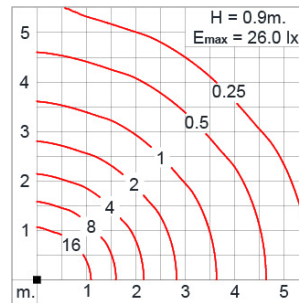

PROTON

PROTON SQUARE BOLLARD

LAST UPDATE: 03-03-2025

Specification

IEC Standard	IEC 60598-1 General Requirement IEC 60598-2-1 Fixed Luminaires
Protection	IP65 Class II
Luminaires Body Housing	High-pressure Die Cast Aluminium alloy body and components. Extruded Aluminium S6063 alloy body with low copper content.
Coating Process	UV stabilized polyester powder coat.
Diffuser	Vandal proof PC diffuser
Gasket	Durable silicone gasket
External Screws	External screws made of stainless steel
Lamp Holder	E27 lampholder
Pre-Wire Cable	Pre-wired with 2x1.0mm. cable
Caution	Installation work has to be carried on according to the enclosed installation manual.
Color	<table><tr><td></td><td>Black O1</td></tr><tr><td></td><td>Graphite O2</td></tr><tr><td></td><td>Dark Grey O3</td></tr><tr><td></td><td>Aluminum Silver O4</td></tr><tr><td></td><td>White O6</td></tr></table>

Light Distribution

*Due to the constancy of product development,
we reserve the right to alter all specification
without prior notice.

Unilamp Co., Ltd.
461 Ramintra Road, Kannayao, Bangkok 10230 Thailand
Tel : +66(0)2 943 2420-1, +66(0)2 946 4170-1
Fax : +66(0)2 943 2419
online@unilamp.co.th
www.unilamp.co.th