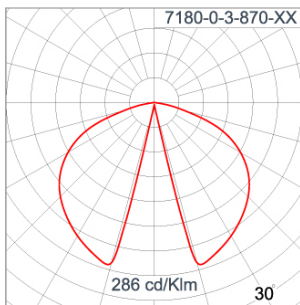

Light Distribution

*Due to the constancy of product development, we reserve the right to alter all specification without prior notice.

Unilamp Co., Ltd.
461 Ramintra Road, Kannayao, Bangkok 10230 Thailand
Tel : +66[0]2 943 2420-1, +66[0]2 946 4170-1
Fax : +66[0]2 943 2419
online@unilamp.co.th
www.unilamp.co.th