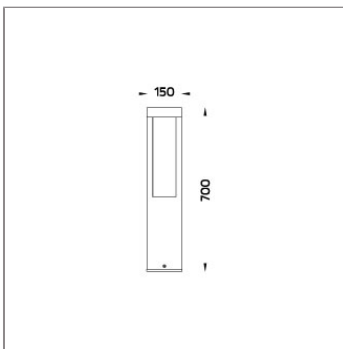

BICEPS

BICEPS

BOLLARD

LAST UPDATE: 18-06-2024

BICEPS is a light tower and bollard designed for architectural spaces with functional low glare light output. It is generally installed in walkways, parks, commercial areas and open spaces to illuminate the areas and give direction to people. It is designed and built for a high power COB LED utilizing top performance vacuum metalized reflector. It generates an even symmetrical downward light distribution and emits no upward light in accordance to light pollution regulation. Manufactured in impact resistant welded aluminium structure and maximized thermal management through integrated heat sink. Available in six colors and coated with Nano Ceramic film and super durable polyester powder. BICEPS is a bold statement to a modern landscape. The new addition to BICEPS series. The new BICEPS pole light with asymmetric light distributions enables a wider installation spacing without compromising the visual comfort. The light column is available with single sided or double-sided light emission. The single sided configuration produces minimal amount of back lighting for comfortable glare free light installations. The minimized amount of up light makes BICEPS asymmetric suitable for sensitive lighting projects.

Technical Data

| | |
|-----------------------|--------------------|
| Ordering Code : | 7180-0-3-870-XX |
| Lamp : | LED |
| CCT : | 4000 K |
| CRI : | CRI >80 |
| SDCM : | SDCM = 3 |
| Lamp Lumen : | 950 lm |
| Luminaire Lumen : | 850 lm |
| Lamp Wattage : | 10 W |
| Luminaire Wattage : | 10 W |
| Efficacy : | 85 lm/W |
| Ambient Temperature : | 50°C |
| Lumen Maintenance | L70B50 >40,000 h |
| Controller : | On-Off [AC LED] |
| Input Voltage : | 220-240Vac 50/60Hz |
| Net Weight : | 5.50 kg. |