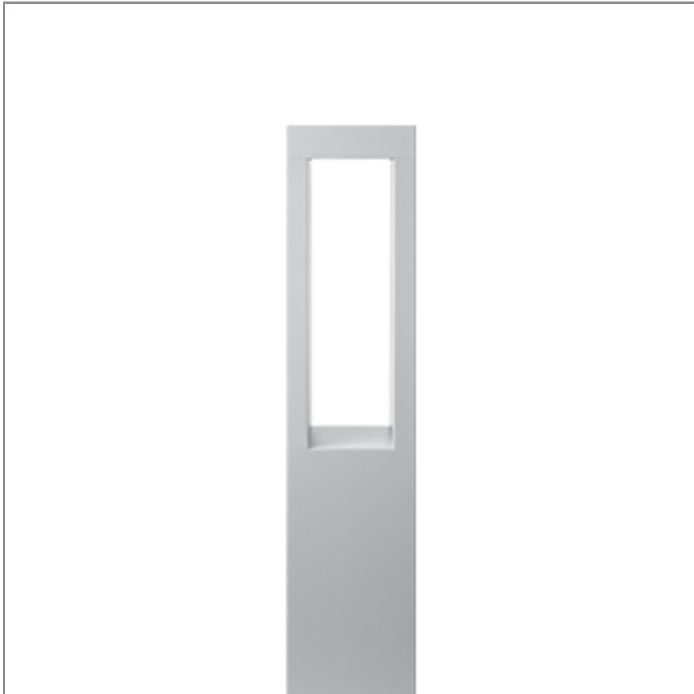

BICEPS

BICEPS

BOLLARD

LAST UPDATE: 18-06-2024

BICEPS is a light tower and bollard designed for architectural spaces with functional low glare light output. It is generally installed in walkways, parks, commercial areas and open spaces to illuminate the areas and give direction to people. It is designed and built for a high power COB LED utilizing top performance vacuum metalized reflector. It generates an even symmetrical downward light distribution and emits no upward light in accordance to light pollution regulation. Manufactured in impact resistant welded aluminium structure and maximized thermal management through integrated heat sink. Available in six colors and coated with Nano Ceramic film and super durable polyester powder. BICEPS is a bold statement to a modern landscape. The new addition to BICEPS series. The new BICEPS pole light with asymmetric light distributions enables a wider installation spacing without compromising the visual comfort. The light column is available with single sided or double-sided light emission. The single sided configuration produces minimal amount of back lighting for comfortable glare free light installations. The minimized amount of up light makes BICEPS asymmetric suitable for sensitive lighting projects.

Technical Data

| | |
|-----------------------|--------------------|
| Ordering Code : | 7180-0-3-870-XX |
| Lamp : | LED |
| CCT : | 4000 K |
| CRI : | CRI >80 |
| SDCM : | SDCM = 3 |
| Lamp Lumen : | 950 lm |
| Luminaire Lumen : | 850 lm |
| Lamp Wattage : | 10 W |
| Luminaire Wattage : | 10 W |
| Efficacy : | 85 lm/W |
| Ambient Temperature : | 50°C |
| Lumen Maintenance | L70B50 >40,000 h |
| Controller : | On-Off [AC LED] |
| Input Voltage : | 220-240Vac 50/60Hz |
| Net Weight : | 5.50 kg. |