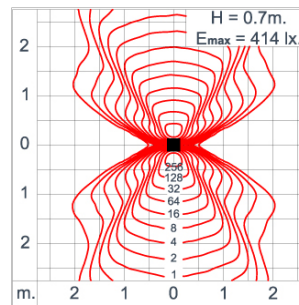

Light Distribution

*Due to the constancy of product development, we reserve the right to alter all specification without prior notice.

Unilamp Co., Ltd.
461 Ramintra Road, Kannayao, Bangkok 10230 Thailand
Tel : +66[0]2 943 2420-1, +66[0]2 946 4170-1
Fax : +66[0]2 943 2419
online@unilamp.co.th
www.unilamp.co.th