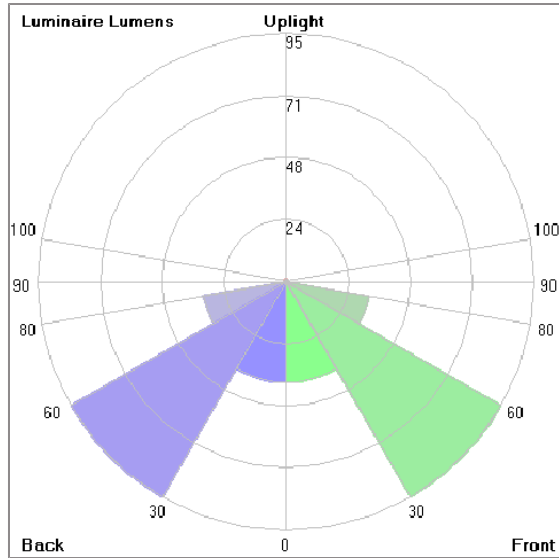

Technical Data

| | |
|-----------------------|--------------------|
| Ordering Code : | 7180-0-3-870-XX |
| Lamp : | LED |
| CCT : | 4000 K |
| CRI : | CRI >80 |
| SDCM : | SDCM = 3 |
| Lamp Lumen : | 950 lm |
| Luminaire Lumen : | 850 lm |
| Lamp Wattage : | 10 W |
| Luminaire Wattage : | 10 W |
| Efficacy : | 85 lm/W |
| Ambient Temperature : | 50°C |
| Lumen Maintenance | L70B50 >40,000 h |
| Controller : | On-Off [AC LED] |
| Input Voltage : | 220-240Vac 50/60Hz |
| Net Weight : | 5.50 kg. |

BICEPS

BICEPS

BOLLARD

LAST UPDATE: 18-06-2024

Bug Report

Lum. Classification System [LCS]

| LCS | Zone | %Lumens | %Lamp | %Lum |
|------------|-----------|----------|-------|-------|
| FL | [0-30] | 38.6 | 4.1 | 11.6 |
| FM | [30-60] | 95.2 | 10.0 | 28.5 |
| FH | [60-80] | 32.1 | 3.4 | 9.6 |
| FVH | [80-90] | 0.5 | 0.1 | 0.2 |
| BL | [0-30] | 38.5 | 4.1 | 11.5 |
| BM | [30-60] | 95.2 | 10.0 | 28.5 |
| BH | [60-80] | 32.2 | 3.4 | 9.6 |
| BVH | [80-90] | 0.5 | 0.1 | 0.2 |
| UL | [90-100] | < 0.05 | 0.0 | 0.0 |
| UH | [100-180] | 0.9 | 0.1 | 0.3 |
| Total | | 333.7 | 35.3 | 100.0 |
| BUG Rating | | BO-U1-GO | | |