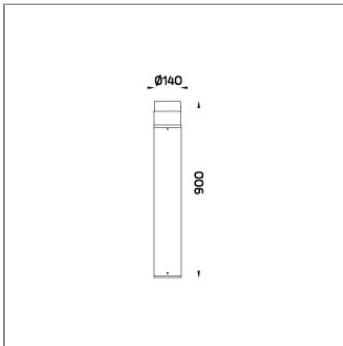

CHARISMA

MEDIUM CHARISMA ROUND BOLLARD

LAST UPDATE: 18-06-2024

CHARISMA range of compact to mid-size bollard and wall light designed for residential, community and commercial sites. It is pre-wired from the factory with double insulated construction therefore safe and simple to install. CHARISMA is designed to utilize a high efficiency reflector and COB LED and available in three color temperatures from 2700K, 3000K and 4000K. It is supplied with built-in driver in both non-dimmable and 1-10V/ DALI dimmable options. The clear polycarbonate cover with internal glare suppression louvers improves the light quality by limiting the upward light emission. The bollard height can be customized according to specific requirement. An anchorage unit is available as an accessory.

Technical Data

Ordering Code :	7157-0-3-902-XX
Lamp :	LED
CCT :	3000 K
CRI :	CRI >80
SDCM :	SDCM = 3
Lamp Lumen :	3300 lm
Luminaire Lumen :	980 lm
Lamp Wattage :	23 W
Luminaire Wattage :	26 W
Efficacy :	37 lm/W
Ambient Temperature :	35°C
Lumen Maintenance	L70B10 >90,000 h
Controller :	On-Off
Input Voltage :	220-240Vac 50/60Hz
Net Weight :	4.80 kg.

CHARISMA

MEDIUM CHARISMA ROUND

BOLLARD

LAST UPDATE: 18-06-2024

Accessories

Ordering Code:
AUN-CON-0009-00
IP68 connection device,
cable diameter 5-9.5mm,
On-Off

Ordering Code:
AUN-CON-0010-00
IP68 connection device 3
pole, cable diameter
5-9.5mm, with distribution
block