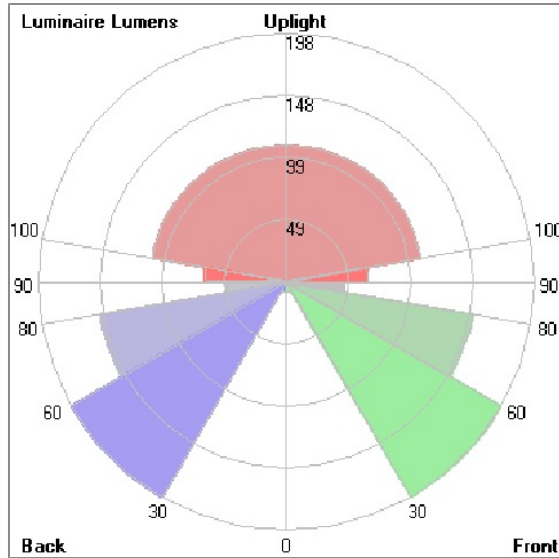

CHARISMA

MEDIUM CHARISMA ROUND BOLLARD

LAST UPDATE: 18-06-2024

CHARISMA range of compact to mid-size bollard and wall light designed for residential, community and commercial sites. It is pre-wired from the factory with double insulated construction therefore safe and simple to install. CHARISMA is designed to utilize a high efficiency reflector and COB LED and available in three color temperatures from 2700K, 3000K and 4000K. It is supplied with built-in driver in both non-dimmable and 1-10V/ DALI dimmable options. The clear polycarbonate cover with internal glare suppression louvers improves the light quality by limiting the upward light emission. The bollard height can be customized according to specific requirement. An anchorage unit is available as an accessory.

Technical Data

Ordering Code :	7157-0-3-902-XX
Lamp :	LED
CCT :	3000 K
CRI :	CRI >80
SDCM :	SDCM = 3
Lamp Lumen :	3300 lm
Luminaire Lumen :	980 lm
Lamp Wattage :	23 W
Luminaire Wattage :	26 W
Efficacy :	37 lm/W
Ambient Temperature :	35°C
Lumen Maintenance	L70B10 >90,000 h
Controller :	On-Off
Input Voltage :	220-240Vac 50/60Hz
Net Weight :	4.80 kg.

BOLLARD

LAST UPDATE: 18-06-2024

Bug Report

Lum. Classification System [LCS]

LCS	Zone	%Lumens	%Lamp	%Lum
FL	[0-30]	8.1	0.2	0.8
FM	[30-60]	197.6	6.0	20.2
FH	[60-80]	150.7	4.6	15.4
FVH	[80-90]	46.8	1.4	4.8
BL	[0-30]	8.1	0.2	0.8
BM	[30-60]	197.6	6.0	20.2
BH	[60-80]	150.7	4.6	15.4
BVH	[80-90]	46.8	1.4	4.8
UL	[90-100]	65.0	2.0	6.6
UH	[100-180]	108.5	3.3	11.1
Total		979.9	29.7	100.0
BUG Rating		B1-U3-G1		