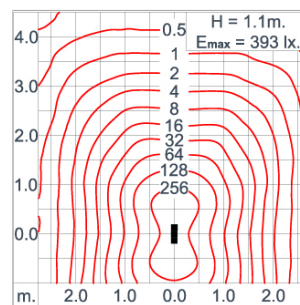

Color	Black O1
	Graphite O2
	Dark Grey O3
	Aluminum Silver O4
	White O6

Light Distribution

*Due to the constancy of product development,
we reserve the right to alter all specification
without prior notice.

Unilamp Co., Ltd.
461 Ramintra Road, Kannayao, Bangkok 10230 Thailand
Tel : +66[0]2 943 2420-1, +66[0]2 946 4170-1
Fax : +66[0]2 943 2419
online@unilamp.co.th
www.unilamp.co.th