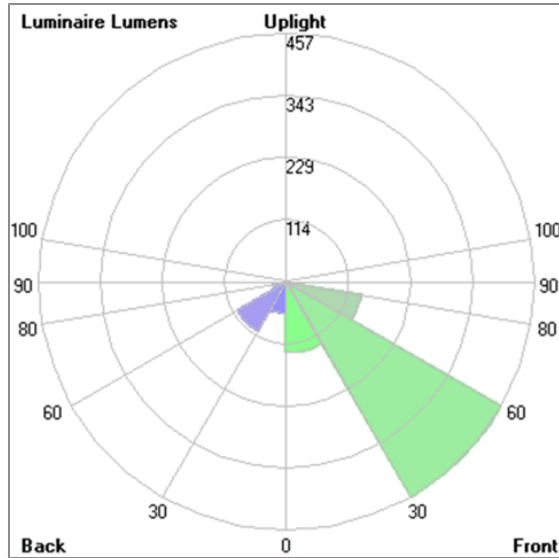

Technical Data

| | |
|-----------------------|--------------------|
| Ordering Code : | 7147-J-5-528-XX |
| Lamp : | LED |
| Beam : | Forward throw |
| CCT : | 2700 K |
| CRI : | CRI >80 |
| SDCM : | SDCM = 3 |
| Lamp Lumen : | 2x1340 lm |
| Luminaire Lumen : | 1840 lm |
| Lamp Wattage : | 2x14 W |
| Luminaire Wattage : | 32 W |
| Efficacy : | 57 lm/W |
| Ambient Temperature : | 50°C |
| Lumen Maintenance | L80B10 >108,000 h |
| Controller : | DALI |
| Input Voltage : | 220-240Vac 50/60Hz |
| Net Weight : | - kg. |

| | |
|-------|--|
| Color |  Black O1 |
| |  Graphite O2 |
| |  Dark Grey O3 |
| |  Aluminum Silver O4 |
| |  White O6 |

Light Distribution

*Due to the constancy of product development,
we reserve the right to alter all specification
without prior notice.

LAST UPDATE: 24-02-2025

Bug Report

Lum. Classification System (LCS)

| LCS | Zone | %Lumens | %Lamp | %Lum |
|------------|-----------|---------|-------|----------|
| FL | [0-30] | 130.7 | 8.8 | 14.2 |
| FM | [30-60] | 457.1 | 30.7 | 49.7 |
| FH | [60-80] | 139.5 | 9.4 | 15.2 |
| FVH | [80-90] | 2.2 | 0.1 | 0.2 |
| BL | [0-30] | 58.6 | 3.9 | 6.4 |
| BM | [30-60] | 104.1 | 7.0 | 11.3 |
| BH | [60-80] | 24.4 | 1.6 | 2.7 |
| BVH | [80-90] | 2.8 | 0.2 | 0.3 |
| UL | [90-100] | < 0.05 | 0.0 | 0.0 |
| UH | [100-180] | 0.2 | 0.0 | 0.0 |
| Total | | 919.6 | 61.7 | 100.0 |
| BUG Rating | | | | BO-U1-G0 |