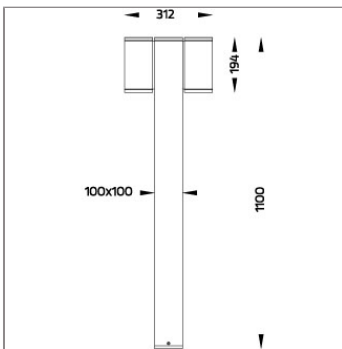

CORE

MINI CORE – DS

BOLLARD

LAST UPDATE: 24-02-2025

Characterized by clean and clear-cut lines CORE is a family of square wall light, ceiling light, bollard and pole lights. CORE is available in two sizes and equipped with COB LED/ High Power LED in three color temperatures with exceptional color consistency. It is also available in HID version as well as with E27 holder for Led Retrofit lamps. The computer-aided-design of the parabolic reflector provides a quality light distribution. The housing is dust and water protected through the extensive engineering design and testing. CORE is recommended to illuminate columns, facades, walkways, parks and various architectural design works. The pole lights give a great level of downward light with symmetric wide beam, asymmetric forward throw or side throw light distributions.

Technical Data

| | |
|-----------------------|--------------------|
| Ordering Code : | 7147-J-5-528-XX |
| Lamp : | LED |
| Beam : | Forward throw |
| CCT : | 2700 K |
| CRI : | CRI >80 |
| SDCM : | SDCM = 3 |
| Lamp Lumen : | 2x1340 lm |
| Luminaire Lumen : | 1840 lm |
| Lamp Wattage : | 2x14 W |
| Luminaire Wattage : | 32 W |
| Efficacy : | 57 lm/W |
| Ambient Temperature : | 50°C |
| Lumen Maintenance | L80B10 >108,000 h |
| Controller : | DALI |
| Input Voltage : | 220-240Vac 50/60Hz |
| Net Weight : | - kg. |