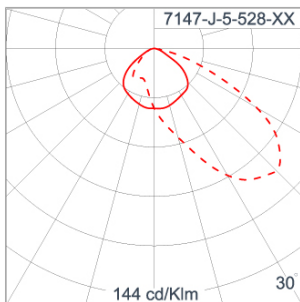

Color	Black O1
	Graphite O2
	Dark Grey O3
	Aluminum Silver O4
	White O6

Light Distribution

*Due to the constancy of product development,
we reserve the right to alter all specification
without prior notice.

Unilamp Co., Ltd.
461 Ramintra Road, Kannayao, Bangkok 10230 Thailand
Tel : +66[0]2 943 2420-1, +66[0]2 946 4170-1
Fax : +66[0]2 943 2419
online@unilamp.co.th
www.unilamp.co.th