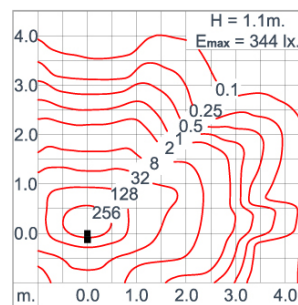

Color	Black O1
	Graphite O2
	Dark Grey O3
	Aluminum Silver O4
	White O6

Light Distribution

*Due to the constancy of product development, we reserve the right to alter all specification without prior notice.

Unilamp Co., Ltd.
461 Ramintra Road, Kannayao, Bangkok 10230 Thailand
Tel : +66[0]2 943 2420-1, +66[0]2 946 4170-1
Fax : +66[0]2 943 2419
online@unilamp.co.th
www.unilamp.co.th