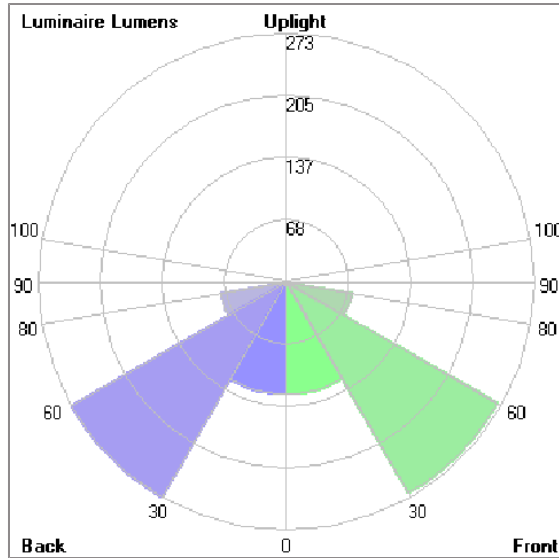

Technical Data

| | |
|-----------------------|--------------------|
| Ordering Code : | 7146-I-5-529-XX |
| Lamp : | LED |
| Beam : | Side throw |
| CCT : | 3000 K |
| CRI : | CRI >80 |
| SDCM : | SDCM = 3 |
| Lamp Lumen : | 1490 lm |
| Luminaire Lumen : | 940 lm |
| Lamp Wattage : | 14 W |
| Luminaire Wattage : | 16 W |
| Efficacy : | 58 lm/W |
| Ambient Temperature : | 50°C |
| Lumen Maintenance | L80B10 >108,000 h |
| Controller : | DALI |
| Input Voltage : | 220-240Vac 50/60Hz |
| Net Weight : | 6.20 kg. |

| | |
|-------|--|
| Color |  Black O1 |
| |  Graphite O2 |
| |  Dark Grey O3 |
| |  Aluminum Silver O4 |
| |  White O6 |

Light Distribution

*Due to the constancy of product development, we reserve the right to alter all specification without prior notice.

Bug Report

Lum. Classification System [LCS]

| LCS | Zone | %Lumens | %Lamp | %Lum |
|------------|-----------|----------|-------|-------|
| FL | [0-30] | 123.6 | 8.3 | 13.2 |
| FM | [30-60] | 268.3 | 18.0 | 28.5 |
| FH | [60-80] | 73.0 | 4.9 | 7.8 |
| FVH | [80-90] | 2.4 | 0.2 | 0.3 |
| BL | [0-30] | 123.7 | 8.3 | 13.2 |
| BM | [30-60] | 273.0 | 18.3 | 29.0 |
| BH | [60-80] | 73.2 | 4.9 | 7.8 |
| BVH | [80-90] | 2.5 | 0.2 | 0.3 |
| UL | [90-100] | 0.1 | 0.0 | 0.0 |
| UH | [100-180] | 0.3 | 0.0 | 0.0 |
| Total | | 940.1 | 63.1 | 100.0 |
| BUG Rating | | B1-U1-G0 | | |