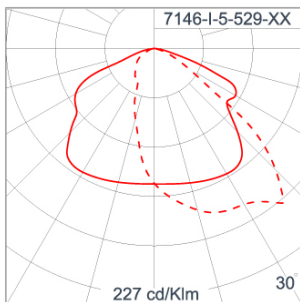

Color	Black O1
	Graphite O2
	Dark Grey O3
	Aluminum Silver O4
	White O6

Light Distribution

*Due to the constancy of product development, we reserve the right to alter all specification without prior notice.

Unilamp Co., Ltd.
461 Ramintra Road, Kannayao, Bangkok 10230 Thailand
Tel : +66[0]2 943 2420-1, +66[0]2 946 4170-1
Fax : +66[0]2 943 2419
online@unilamp.co.th
www.unilamp.co.th