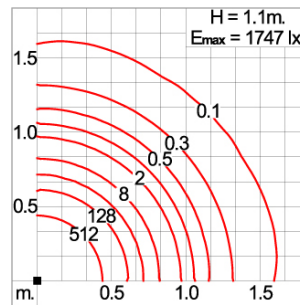

Light Distribution

*Due to the constancy of product development, we reserve the right to alter all specification without prior notice.

Unilamp Co., Ltd.
461 Ramintra Road, Kannayao, Bangkok 10230 Thailand
Tel : +66(0)2 943 2420-1, +66(0)2 946 4170-1
Fax : +66(0)2 943 2419
online@unilamp.co.th
www.unilamp.co.th