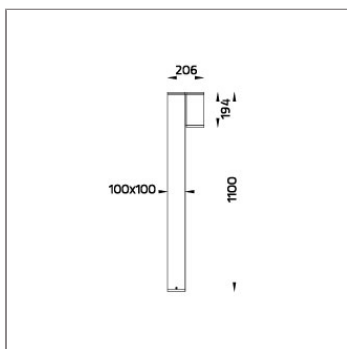

CORE

MINI CORE

BOLLARD

LAST UPDATE: 23-01-2025

Characterized by clean and clear-cut lines CORE is a family of square wall light, ceiling light, bollard and pole lights. CORE is available in two sizes and equipped with COB LED/ High Power LED in three color temperatures with exceptional color consistency. It is also available in HID version as well as with E27 holder for Led Retrofit lamps. The computer-aided-design of the parabolic reflector provides a quality light distribution. The housing is dust and water protected through the extensive engineering design and testing. CORE is recommended to illuminate columns, facades, walkways, parks and various architectural design works. The pole lights give a great level of downward light with symmetric wide beam, asymmetric forward throw or side throw light distributions.

Technical Data

| | |
|-----------------------|--------------------|
| Ordering Code : | 7146-D-3-503-XX |
| Lamp : | LED |
| Beam : | 50° |
| CCT : | 2700 K |
| CRI : | CRI >80 |
| SDCM : | SDCM = 3 |
| Lamp Lumen : | 1760 lm |
| Luminaire Lumen : | 1260 lm |
| Lamp Wattage : | 12 W |
| Luminaire Wattage : | 14 W |
| Efficacy : | 90 lm/W |
| Ambient Temperature : | 50°C |
| Lumen Maintenance | L70B10 >60,000 h |
| Controller : | On-Off |
| Input Voltage : | 220-240Vac 50/60Hz |
| Net Weight : | - kg. |