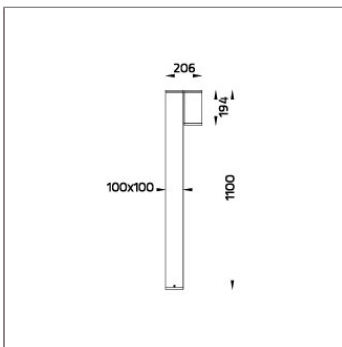

## Technical Data

|                       |                    |
|-----------------------|--------------------|
| Ordering Code :       | 7146-D-3-503-XX    |
| Lamp :                | LED                |
| Beam :                | 50°                |
| CCT :                 | 2700 K             |
| CRI :                 | CRI >80            |
| SDCM :                | SDCM = 3           |
| Lamp Lumen :          | 1760 lm            |
| Luminaire Lumen :     | 1260 lm            |
| Lamp Wattage :        | 12 W               |
| Luminaire Wattage :   | 14 W               |
| Efficacy :            | 90 lm/W            |
| Ambient Temperature : | 50°C               |
| Lumen Maintenance     | L70B10 >60,000 h   |
| Controller :          | On-Off             |
| Input Voltage :       | 220-240Vac 50/60Hz |
| Net Weight :          | - kg.              |