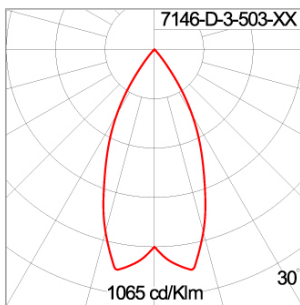

Light Distribution

*Due to the constancy of product development, we reserve the right to alter all specification without prior notice.

Unilamp Co., Ltd.
461 Ramintra Road, Kannayao, Bangkok 10230 Thailand
Tel : +66(O)2 943 2420-1, +66(O)2 946 4170-1
Fax : +66(O)2 943 2419
online@unilamp.co.th
www.unilamp.co.th