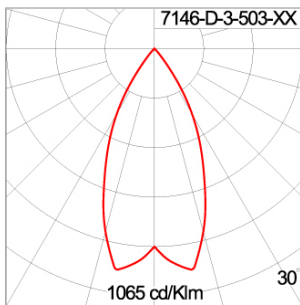

Light Distribution

*Due to the constancy of product development, we reserve the right to alter all specification without prior notice.

Unilamp Co., Ltd.
461 Ramintra Road, Kannayao, Bangkok 10230 Thailand
Tel : +66(0)2 943 2420-1, +66(0)2 946 4170-1
Fax : +66(0)2 943 2419
online@unilamp.co.th
www.unilamp.co.th