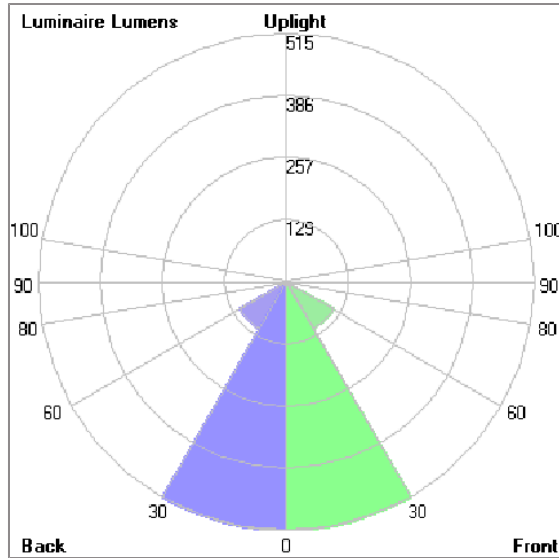

CORE

MINI CORE

BOLLARD

LAST UPDATE: 24-02-2025

Bug Report

Lum. Classification System [LCS]

LCS	Zone	%Lumens	%Lamp	%Lum
FL	[0-30]	514.7	29.2	41.0
FM	[30-60]	112.2	6.4	8.9
FH	[60-80]	0.7	0.0	0.1
FVH	[80-90]	< 0.05	0.0	0.0
BL	[0-30]	514.7	29.2	41.0
BM	[30-60]	112.2	6.4	8.9
BH	[60-80]	0.7	0.0	0.1
BVH	[80-90]	< 0.05	0.0	0.0
UL	[90-100]	0.0	0.0	0.0
UH	[100-180]	0.8	0.0	0.1
Total		1256.0	71.2	100.0
BUG Rating		B2-U1-G0		

*Due to the constancy of product development, we reserve the right to alter all specification without prior notice.

Unilamp Co., Ltd.
461 Ramintra Road, Kannayao, Bangkok 10230 Thailand
Tel : +66[0]2 943 2420-1, +66[0]2 946 4170-1
Fax : +66[0]2 943 2419
online@unilamp.co.th
www.unilamp.co.th