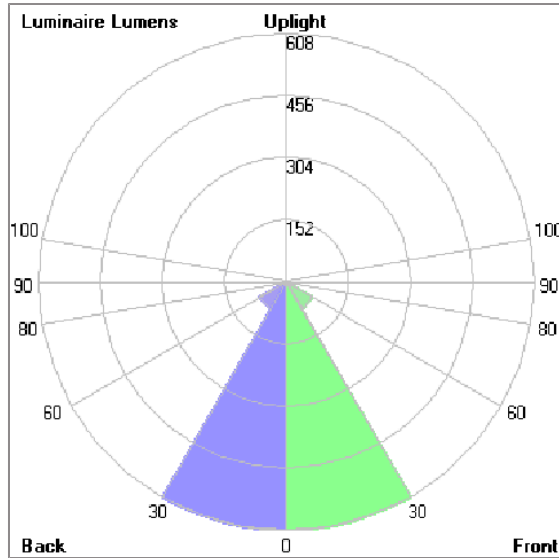

CORE

MINI CORE

BOLLARD

LAST UPDATE: 24-02-2025

Characterized by clean and clear-cut lines CORE is a family of square wall light, ceiling light, bollard and pole lights. CORE is available in two sizes and equipped with COB LED/ High Power LED in three color temperatures with exceptional color consistency. It is also available in HID version as well as with E27 holder for Led Retrofit lamps. The computer-aided-design of the parabolic reflector provides a quality light distribution. The housing is dust and water protected through the extensive engineering design and testing. CORE is recommended to illuminate columns, facades, walkways, parks and various architectural design works. The pole lights give a great level of downward light with symmetric wide beam, asymmetric forward throw or side throw light distributions.

Technical Data

Ordering Code :	7146-A-3-901-XX
Lamp :	LED
Beam :	13°
CCT :	3000 K
CRI :	CRI >80
SDCM :	SDCM = 3
Lamp Lumen :	1850 lm
Luminaire Lumen :	1410 lm
Lamp Wattage :	12 W
Luminaire Wattage :	14 W
Efficacy :	100 lm/W
Ambient Temperature :	50°C
Lumen Maintenance	L70B10 >60,000 h
Controller :	On-Off
Input Voltage :	220-240Vac 50/60Hz
Net Weight :	- kg.

Bug Report

Lum. Classification System [LCS]

LCS	Zone	%Lumens	%Lamp	%Lum
FL	[0-30]	608.3	32.9	44.4
FM	[30-60]	74.8	4.0	5.5
FH	[60-80]	0.7	0.0	0.0
FVH	[80-90]	< 0.05	0.0	0.0
BL	[0-30]	608.3	32.9	44.4
BM	[30-60]	74.8	4.0	5.5
BH	[60-80]	0.7	0.0	0.0
BVH	[80-90]	< 0.05	0.0	0.0
UL	[90-100]	0.0	0.0	0.0
UH	[100-180]	2.4	0.1	0.2
Total		1370.0	73.9	100.0
BUG Rating		B2-U1-G0		