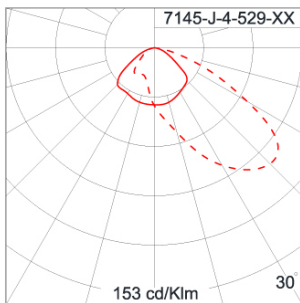

Light Distribution

*Due to the constancy of product development,
we reserve the right to alter all specification
without prior notice.

Unilamp Co., Ltd.
461 Ramintra Road, Kannayao, Bangkok 10230 Thailand
Tel : +66(O)2 943 2420-1, +66(O)2 946 4170-1
Fax : +66(O)2 943 2419
online@unilamp.co.th
www.unilamp.co.th