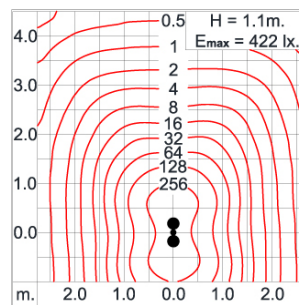

Light Distribution

*Due to the constancy of product development, we reserve the right to alter all specification without prior notice.

Unilamp Co., Ltd.
461 Ramintra Road, Kannayao, Bangkok 10230 Thailand
Tel : +66(O)2 943 2420-1, +66(O)2 946 4170-1
Fax : +66(O)2 943 2419
online@unilamp.co.th
www.unilamp.co.th