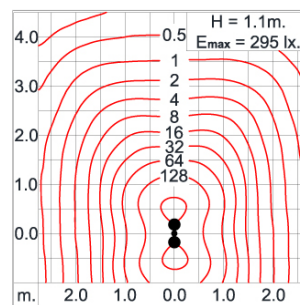

Light Distribution

*Due to the constancy of product development,
we reserve the right to alter all specification
without prior notice.

Unilamp Co., Ltd.
461 Ramintra Road, Kannayao, Bangkok 10230 Thailand
Tel : +66[0]2 943 2420-1, +66[0]2 946 4170-1
Fax : +66[0]2 943 2419
online@unilamp.co.th
www.unilamp.co.th