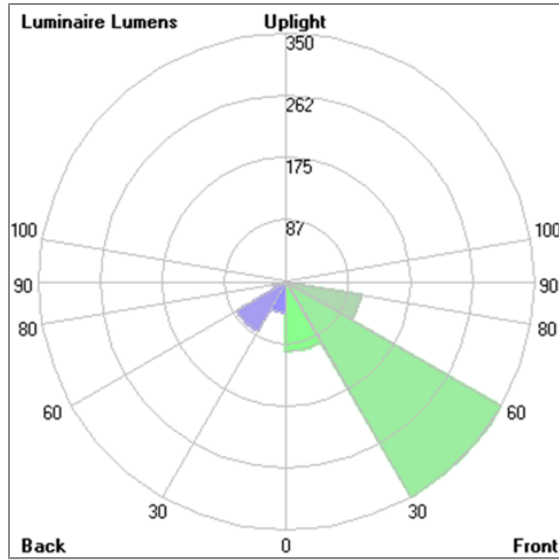

Technical Data

| | |
|-----------------------|--------------------|
| Ordering Code : | 7145-J-3-532-XX |
| Lamp : | LED |
| Beam : | Forward Throw |
| CCT : | 3000 K |
| CRI : | CRI >80 |
| SDCM : | SDCM = 3 |
| Lamp Lumen : | 2x1040 lm |
| Luminaire Lumen : | 1400 lm |
| Lamp Wattage : | 2x8.4 W |
| Luminaire Wattage : | 22 W |
| Efficacy : | 63 lm/W |
| Ambient Temperature : | 50°C |
| Lumen Maintenance | L80B10 >108,000 h |
| Controller : | On-Off |
| Input Voltage : | 220-240Vac 50/60Hz |
| Net Weight : | - kg. |

TUBE

MINI TUBE – DS

BOLLARD

LAST UPDATE: 08-09-2025

Bug Report

Lum. Classification System (LCS)

| LCS | Zone | %Lumens | %Lamp | %Lum |
|------------|-----------|----------|-------|-------|
| FL | [0-30] | 98.2 | 9.4 | 14.0 |
| FM | [30-60] | 349.6 | 33.6 | 49.9 |
| FH | [60-80] | 107.0 | 10.3 | 15.3 |
| FVH | [80-90] | 2.2 | 0.2 | 0.3 |
| BL | [0-30] | 43.9 | 4.2 | 6.3 |
| BM | [30-60] | 80.1 | 7.7 | 11.4 |
| BH | [60-80] | 18.0 | 1.7 | 2.6 |
| BVH | [80-90] | 0.9 | 0.1 | 0.1 |
| UL | [90-100] | < 0.05 | 0.0 | 0.0 |
| UH | [100-180] | 0.2 | 0.0 | 0.0 |
| Total | | 700.1 | 67.2 | 100.0 |
| BUG Rating | | BO-U1-G0 | | |