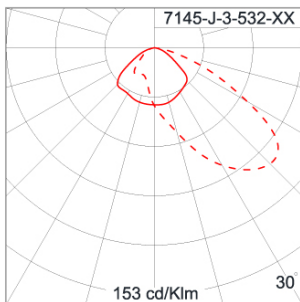

Light Distribution

*Due to the constancy of product development,
we reserve the right to alter all specification
without prior notice.

Unilamp Co., Ltd.
461 Ramintra Road, Kannayao, Bangkok 10230 Thailand
Tel : +66[0]2 943 2420-1, +66[0]2 946 4170-1
Fax : +66[0]2 943 2419
online@unilamp.co.th
www.unilamp.co.th