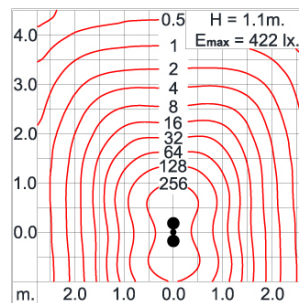

Light Distribution

*Due to the constancy of product development, we reserve the right to alter all specification without prior notice.

Unilamp Co., Ltd.
461 Ramintra Road, Kannayao, Bangkok 10230 Thailand
Tel : +66[0]2 943 2420-1, +66[0]2 946 4170-1
Fax : +66[0]2 943 2419
online@unilamp.co.th
www.unilamp.co.th