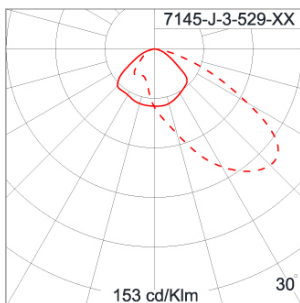

Light Distribution

*Due to the constancy of product development, we reserve the right to alter all specification without prior notice.

Unilamp Co., Ltd.
461 Ramintra Road, Kannayao, Bangkok 10230 Thailand
Tel : +66[0]2 943 2420-1, +66[0]2 946 4170-1
Fax : +66[0]2 943 2419
online@unilamp.co.th
www.unilamp.co.th