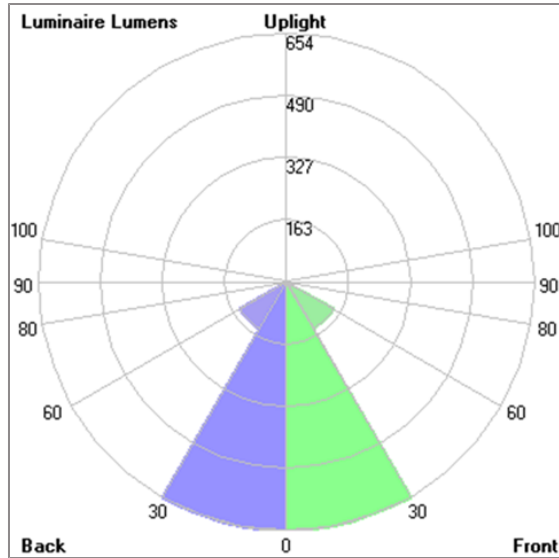

Technical Data

Ordering Code :	7145-D-3-904-XX
Lamp :	LED
Beam :	50°
CCT :	4000 K
CRI :	CRI >80
SDCM :	SDCM = 3
Lamp Lumen :	2x1940 lm
Luminaire Lumen :	3200 lm
Lamp Wattage :	2x12 W
Luminaire Wattage :	28 W
Efficacy :	114 lm/W
Ambient Temperature :	50°C
Lumen Maintenance	L70B10 >60,000 h
Controller :	On-Off
Input Voltage :	220-240Vac 50/60Hz
Net Weight :	- kg.

TUBE

MINI TUBE – DS

BOLLARD

LAST UPDATE: 18-10-2024

Bug Report

Lum. Classification System (LCS)

LCS	Zone	%Lumens	%Lamp	%Lum
FL	[0-30]	653.6	33.7	41.0
FM	[30-60]	142.4	7.3	8.9
FH	[60-80]	0.9	0.0	0.1
FVH	[80-90]	< 0.05	0.0	0.0
BL	[0-30]	653.6	33.7	41.0
BM	[30-60]	142.4	7.3	8.9
BH	[60-80]	0.9	0.0	0.1
BVH	[80-90]	< 0.05	0.0	0.0
UL	[90-100]	0.0	0.0	0.0
UH	[100-180]	1.0	0.1	0.1
Total		1594.8	82.1	100.0
BUG Rating		B2-U1-G0		