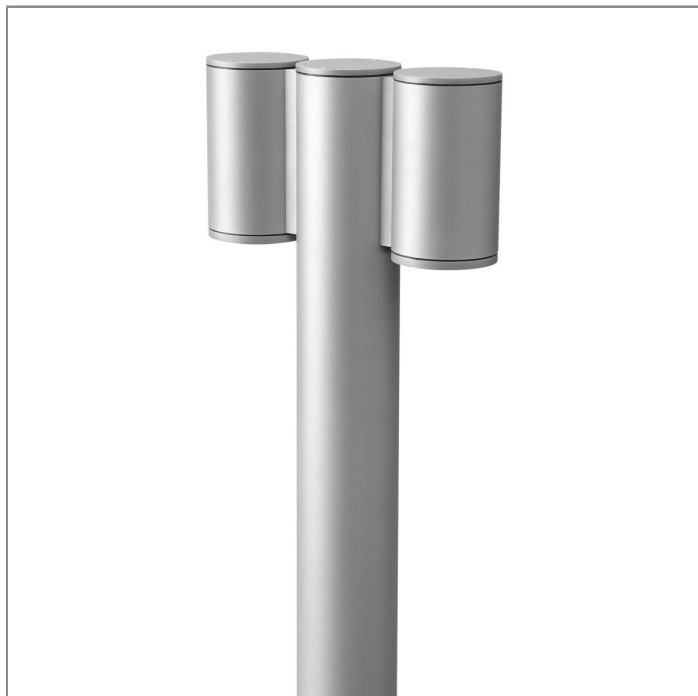

TUBE

MINI TUBE – DS

BOLLARD

LAST UPDATE: 18-10-2024

TUBE a family of cylindrical shaped wall light, ceiling light and Area light. The body components are made from extruded and LM6 aluminium which make them highly corrosion resistant to any extreme environment. TUBE is protected from the ingress of dust and water and are used in both outdoor and indoor environments. Fitted with COB LED in three color temperature from 2700K, 3000K or 4000K with high CRI. HID light source and retrofit solution for E27 Led lamps are also available. TUBE can solve many lighting tasks in modern architectural surrounds and are generally used in illuminating columns and facades. The pole lights give a great level of downward light with symmetric wide beam, asymmetric forward throw or side throw light distributions. Catenary mounting of luminaires is great option for tasteful illumination of outdoor spaces. Flexible arrangement of the luminaire position enables lighting designers to set the light mood to a multitude of use cases. The innovative lever clamping system utilizes a single common tool for a trouble free easy installation. All commonly used catenary wires with a diameter of 4 – 8mm are suitable. Wire slope of up to 20° can be easily compensated. Catenary mount luminaires are equipped with a single prewired cable of 2000mm length. Double prewired cable for looping is available upon request.

Technical Data

Ordering Code :	7145-D-3-904-XX
Lamp :	LED
Beam :	50°
CCT :	4000 K
CRI :	CRI >80
SDCM :	SDCM = 3
Lamp Lumen :	2x1940 lm
Luminaire Lumen :	3200 lm
Lamp Wattage :	2x12 W
Luminaire Wattage :	28 W
Efficacy :	114 lm/W
Ambient Temperature :	50°C
Lumen Maintenance	L70B10 >60,000 h
Controller :	On-Off
Input Voltage :	220-240Vac 50/60Hz
Net Weight :	- kg.