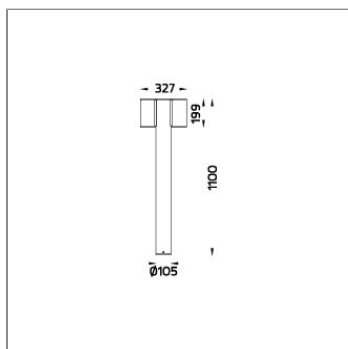

TUBE

MINI TUBE – DS

BOLLARD

LAST UPDATE: 18-10-2024

TUBE a family of cylindrical shaped wall light, ceiling light and Area light. The body components are made from extruded and LM6 aluminium which make them highly corrosion resistant to any extreme environment. TUBE is protected from the ingress of dust and water and are used in both outdoor and indoor environments. Fitted with COB LED in three color temperature from 2700K, 3000K or 4000K with high CRI. HID light source and retrofit solution for E27 Led lamps are also available. TUBE can solve many lighting tasks in modern architectural surrounds and are generally used in illuminating columns and facades. The pole lights give a great level of downward light with symmetric wide beam, asymmetric forward throw or side throw light distributions. Catenary mounting of luminaires is great option for tasteful illumination of outdoor spaces. Flexible arrangement of the luminaire position enables lighting designers to set the light mood to a multitude of use cases. The innovative lever clamping system utilizes a single common tool for a trouble free easy installation. All commonly used catenary wires with a diameter of 4 – 8mm are suitable. Wire slope of up to 20° can be easily compensated. Catenary mount luminaires are equipped with a single prewired cable of 2000mm length. Double prewired cable for looping is available upon request.

Technical Data

Ordering Code :	7145-D-3-904-XX
Lamp :	LED
Beam :	50°
CCT :	4000 K
CRI :	CRI >80
SDCM :	SDCM = 3
Lamp Lumen :	2x1940 lm
Luminaire Lumen :	3200 lm
Lamp Wattage :	2x12 W
Luminaire Wattage :	28 W
Efficacy :	114 lm/W
Ambient Temperature :	50°C
Lumen Maintenance	L70B10 >60,000 h
Controller :	On-Off
Input Voltage :	220-240Vac 50/60Hz
Net Weight :	- kg.