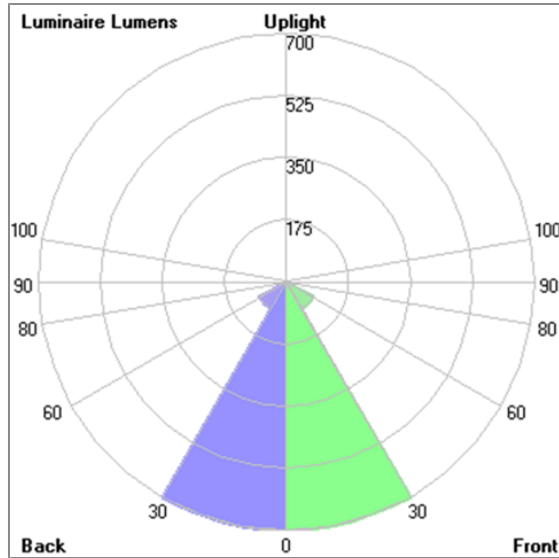

Technical Data

Ordering Code :	7145-B-3-901-XX
Lamp :	LED
Beam :	20°
CCT :	3000 K
CRI :	CRI >80
SDCM :	SDCM = 3
Lamp Lumen :	2x1850 lm
Luminaire Lumen :	3200 lm
Lamp Wattage :	2x12 W
Luminaire Wattage :	28 W
Efficacy :	114 lm/W
Ambient Temperature :	50°C
Lumen Maintenance	L70B10 >60,000 h
Controller :	On-Off
Input Voltage :	220-240Vac 50/60Hz
Net Weight :	- kg.

TUBE

MINI TUBE – DS

BOLLARD

LAST UPDATE: 10-12-2024

Bug Report

Lum. Classification System [LCS]

LCS	Zone	%Lumens	%Lamp	%Lum
FL	[0-30]	699.6	37.8	44.4
FM	[30-60]	86.9	4.7	5.5
FH	[60-80]	0.8	0.0	0.0
FVH	[80-90]	< 0.05	0.0	0.0
BL	[0-30]	699.6	37.8	44.4
BM	[30-60]	86.9	4.7	5.5
BH	[60-80]	0.8	0.0	0.0
BVH	[80-90]	< 0.05	0.0	0.0
UL	[90-100]	0.0	0.0	0.0
UH	[100-180]	2.1	0.1	0.1
Total		1576.7	85.1	100.0
BUG Rating		B2-U1-G0		