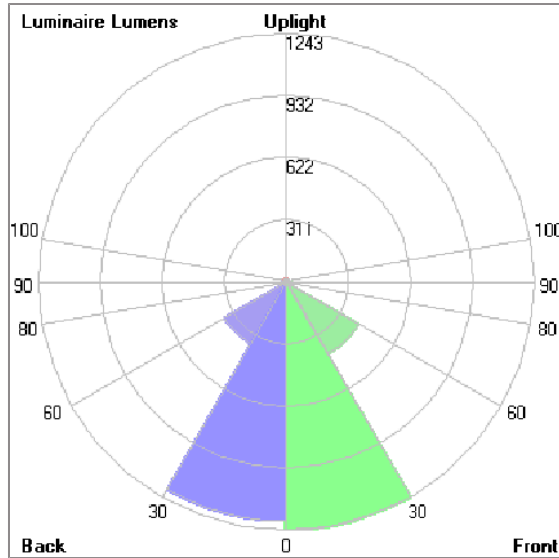

Technical Data

Ordering Code :	7145-7-3-904-XX
Lamp :	LED
Beam :	48°
CCT :	4000 K
CRI :	CRI >80
SDCM :	SDCM = 3
Lamp Lumen :	2x1940 lm
Luminaire Lumen :	3320 lm
Lamp Wattage :	2x12 W
Luminaire Wattage :	28 W
Efficacy :	118 lm/W
Ambient Temperature :	50°C
Lumen Maintenance	L70B10 >60,000 h
Controller :	On-Off
Input Voltage :	220-240Vac 50/60Hz
Net Weight :	7.20 kg.

TUBE

MINI TUBE – DS

BOLLARD

LAST UPDATE: 10-12-2024

Bug Report

Lum. Classification System [LCS]

LCS	Zone	%Lumens	%Lamp	%Lum
FL	[0-30]	1243.3	64.1	37.6
FM	[30-60]	418.3	21.6	12.7
FH	[60-80]	30.8	1.6	0.9
FVH	[80-90]	8.0	0.4	0.2
BL	[0-30]	1199.3	61.8	36.3
BM	[30-60]	358.8	18.5	10.9
BH	[60-80]	27.4	1.4	0.8
BVH	[80-90]	6.0	0.3	0.2
UL	[90-100]	0.5	0.0	0.0
UH	[100-180]	13.6	0.7	0.4
Total		3306.0	170.4	100.0
BUG Rating		B3-U2-G0		