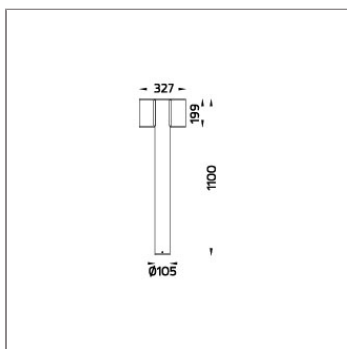

TUBE

MINI TUBE – DS

BOLLARD

LAST UPDATE: 10-12-2024

TUBE a family of cylindrical shaped wall light, ceiling light and Area light. The body components are made from extruded and LM6 aluminium which make them highly corrosion resistant to any extreme environment. TUBE is protected from the ingress of dust and water and are used in both outdoor and indoor environments. Fitted with COB LED in three color temperature from 2700K, 3000K or 4000K with high CRI. HID light source and retrofit solution for E27 Led lamps are also available. TUBE can solve many lighting tasks in modern architectural surrounds and are generally used in illuminating columns and facades. The pole lights give a great level of downward light with symmetric wide beam, asymmetric forward throw or side throw light distributions. Catenary mounting of luminaires is great option for tasteful illumination of outdoor spaces. Flexible arrangement of the luminaire position enables lighting designers to set the light mood to a multitude of use cases. The innovative lever clamping system utilizes a single common tool for a trouble free easy installation. All commonly used catenary wires with a diameter of 4 – 8mm are suitable. Wire slope of up to 20° can be easily compensated. Catenary mount luminaires are equipped with a single prewired cable of 2000mm length. Double prewired cable for looping is available upon request.

Technical Data

Ordering Code :	7145-7-3-904-XX
Lamp :	LED
Beam :	48°
CCT :	4000 K
CRI :	CRI >80
SDCM :	SDCM = 3
Lamp Lumen :	2x1940 lm
Luminaire Lumen :	3320 lm
Lamp Wattage :	2x12 W
Luminaire Wattage :	28 W
Efficacy :	118 lm/W
Ambient Temperature :	50°C
Lumen Maintenance	L70B10 >60,000 h
Controller :	On-Off
Input Voltage :	220-240Vac 50/60Hz
Net Weight :	7.20 kg.