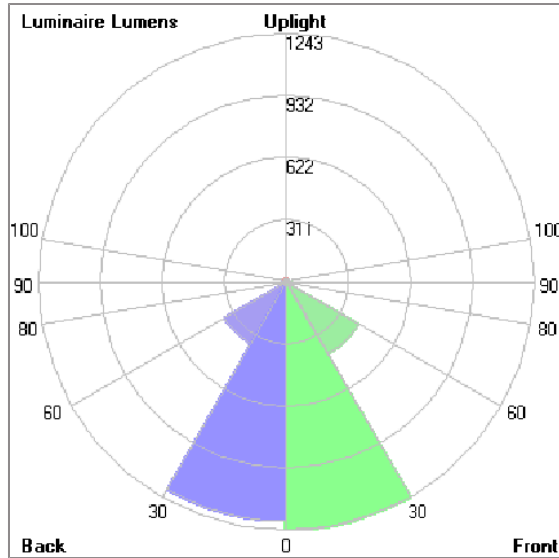

Technical Data

Ordering Code :	7145-7-3-904-XX
Lamp :	LED
Beam :	48°
CCT :	4000 K
CRI :	CRI >80
SDCM :	SDCM = 3
Lamp Lumen :	2x1940 lm
Luminaire Lumen :	3320 lm
Lamp Wattage :	2x12 W
Luminaire Wattage :	28 W
Efficacy :	118 lm/W
Ambient Temperature :	50°C
Lumen Maintenance	L70B10 >60,000 h
Controller :	On-Off
Input Voltage :	220-240Vac 50/60Hz
Net Weight :	7.20 kg.

TUBE

MINI TUBE – DS

BOLLARD

LAST UPDATE: 17-06-2024

Bug Report

Lum. Classification System [LCS]

LCS	Zone	%Lumens	%Lamp	%Lum
FL	[0-30]	1243.3	64.1	37.6
FM	[30-60]	418.3	21.6	12.7
FH	[60-80]	30.8	1.6	0.9
FVH	[80-90]	8.0	0.4	0.2
BL	[0-30]	1199.3	61.8	36.3
BM	[30-60]	358.8	18.5	10.9
BH	[60-80]	27.4	1.4	0.8
BVH	[80-90]	6.0	0.3	0.2
UL	[90-100]	0.5	0.0	0.0
UH	[100-180]	13.6	0.7	0.4
Total		3306.0	170.4	100.0
BUG Rating		B3-U2-G0		