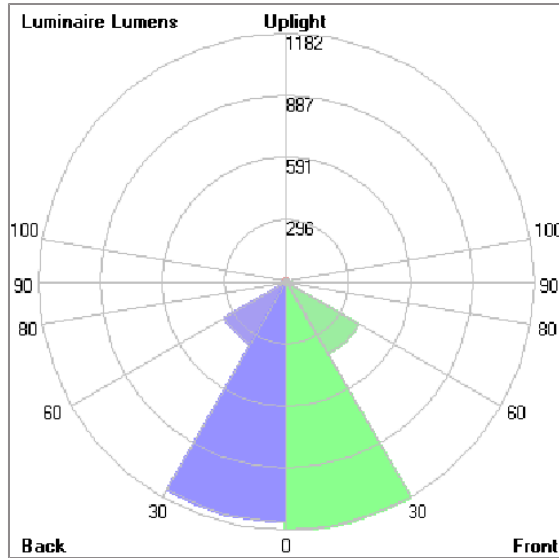

Technical Data

Ordering Code :	7145-7-3-901-XX
Lamp :	LED
Beam :	48°
CCT :	3000 K
CRI :	CRI >80
SDCM :	SDCM = 3
Lamp Lumen :	2x1850 lm
Luminaire Lumen :	3160 lm
Lamp Wattage :	2x12 W
Luminaire Wattage :	28 W
Efficacy :	112 lm/W
Ambient Temperature :	50°C
Lumen Maintenance	L70B10 >60,000 h
Controller :	On-Off
Input Voltage :	220-240Vac 50/60Hz
Net Weight :	7.20 kg.

TUBE

MINI TUBE – DS

BOLLARD

LAST UPDATE: 10-12-2024

Bug Report

Lum. Classification System [LCS]

LCS	Zone	%Lumens	%Lamp	%Lum
FL	[0-30]	1182.2	63.9	37.6
FM	[30-60]	398.2	21.5	12.7
FH	[60-80]	29.3	1.6	0.9
FVH	[80-90]	7.6	0.4	0.2
BL	[0-30]	1143.2	61.8	36.3
BM	[30-60]	341.6	18.5	10.9
BH	[60-80]	26.1	1.4	0.8
BVH	[80-90]	5.7	0.3	0.2
UL	[90-100]	0.5	0.0	0.0
UH	[100-180]	12.6	0.7	0.4
Total		3147.0	170.1	100.0
BUG Rating		B3-U2-G0		