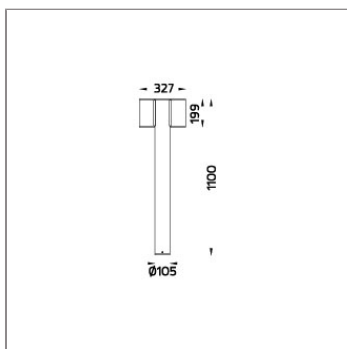

TUBE

MINI TUBE – DS

BOLLARD

LAST UPDATE: 18-10-2024

TUBE a family of cylindrical shaped wall light, ceiling light and Area light. The body components are made from extruded and LM6 aluminium which make them highly corrosion resistant to any extreme environment. TUBE is protected from the ingress of dust and water and are used in both outdoor and indoor environments. Fitted with COB LED in three color temperature from 2700K, 3000K or 4000K with high CRI. HID light source and retrofit solution for E27 Led lamps are also available. TUBE can solve many lighting tasks in modern architectural surrounds and are generally used in illuminating columns and facades. The pole lights give a great level of downward light with symmetric wide beam, asymmetric forward throw or side throw light distributions. Catenary mounting of luminaires is great option for tasteful illumination of outdoor spaces. Flexible arrangement of the luminaire position enables lighting designers to set the light mood to a multitude of use cases. The innovative lever clamping system utilizes a single common tool for a trouble free easy installation. All commonly used catenary wires with a diameter of 4 – 8mm are suitable. Wire slope of up to 20° can be easily compensated. Catenary mount luminaires are equipped with a single prewired cable of 2000mm length. Double prewired cable for looping is available upon request.

Technical Data

Ordering Code :	7145-7-3-901-XX
Lamp :	LED
Beam :	48°
CCT :	3000 K
CRI :	CRI >80
SDCM :	SDCM = 3
Lamp Lumen :	2x1850 lm
Luminaire Lumen :	3160 lm
Lamp Wattage :	2x12 W
Luminaire Wattage :	28 W
Efficacy :	112 lm/W
Ambient Temperature :	50°C
Lumen Maintenance	L70B10 >60,000 h
Controller :	On-Off
Input Voltage :	220-240Vac 50/60Hz
Net Weight :	7.20 kg.