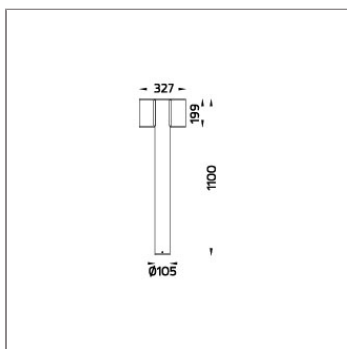

TUBE

MINI TUBE – DS

BOLLARD

LAST UPDATE: 10-12-2024

TUBE a family of cylindrical shaped wall light, ceiling light and Area light. The body components are made from extruded and LM6 aluminium which make them highly corrosion resistant to any extreme environment. TUBE is protected from the ingress of dust and water and are used in both outdoor and indoor environments. Fitted with COB LED in three color temperature from 2700K, 3000K or 4000K with high CRI. HID light source and retrofit solution for E27 Led lamps are also available. TUBE can solve many lighting tasks in modern architectural surrounds and are generally used in illuminating columns and facades. The pole lights give a great level of downward light with symmetric wide beam, asymmetric forward throw or side throw light distributions. Catenary mounting of luminaires is great option for tasteful illumination of outdoor spaces. Flexible arrangement of the luminaire position enables lighting designers to set the light mood to a multitude of use cases. The innovative lever clamping system utilizes a single common tool for a trouble free easy installation. All commonly used catenary wires with a diameter of 4 – 8mm are suitable. Wire slope of up to 20° can be easily compensated. Catenary mount luminaires are equipped with a single prewired cable of 2000mm length. Double prewired cable for looping is available upon request.

Technical Data

Ordering Code :	7145-7-3-901-XX
Lamp :	LED
Beam :	48°
CCT :	3000 K
CRI :	CRI >80
SDCM :	SDCM = 3
Lamp Lumen :	2x1850 lm
Luminaire Lumen :	3160 lm
Lamp Wattage :	2x12 W
Luminaire Wattage :	28 W
Efficacy :	112 lm/W
Ambient Temperature :	50°C
Lumen Maintenance	L70B10 >60,000 h
Controller :	On-Off
Input Voltage :	220-240Vac 50/60Hz
Net Weight :	7.20 kg.