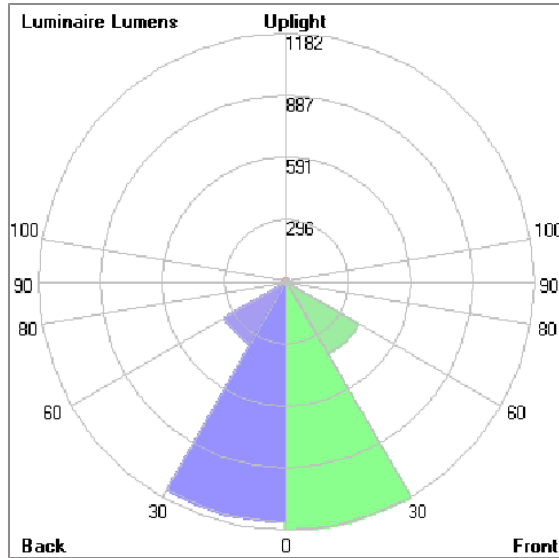

Technical Data

Ordering Code :	7145-7-3-901-XX
Lamp :	LED
Beam :	48°
CCT :	3000 K
CRI :	CRI >80
SDCM :	SDCM = 3
Lamp Lumen :	2x1850 lm
Luminaire Lumen :	3160 lm
Lamp Wattage :	2x12 W
Luminaire Wattage :	28 W
Efficacy :	112 lm/W
Ambient Temperature :	50°C
Lumen Maintenance	L70B10 >60,000 h
Controller :	On-Off
Input Voltage :	220-240Vac 50/60Hz
Net Weight :	7.20 kg.

TUBE

MINI TUBE – DS

BOLLARD

LAST UPDATE: 18-10-2024

Bug Report

Lum. Classification System [LCS]

LCS	Zone	%Lumens	%Lamp	%Lum
FL	[0-30]	1182.2	63.9	37.6
FM	[30-60]	398.2	21.5	12.7
FH	[60-80]	29.3	1.6	0.9
FVH	[80-90]	7.6	0.4	0.2
BL	[0-30]	1143.2	61.8	36.3
BM	[30-60]	341.6	18.5	10.9
BH	[60-80]	26.1	1.4	0.8
BVH	[80-90]	5.7	0.3	0.2
UL	[90-100]	0.5	0.0	0.0
UH	[100-180]	12.6	0.7	0.4
Total		3147.0	170.1	100.0
BUG Rating		B3-U2-G0		