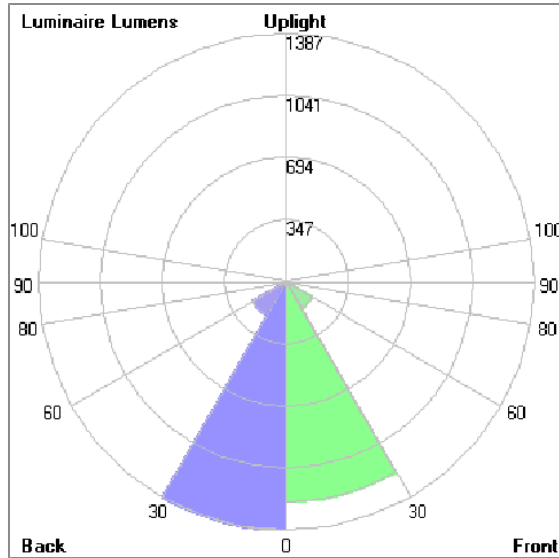

Technical Data

Ordering Code :	7145-6-3-503-XX
Lamp :	LED
Beam :	26°
CCT :	2700 K
CRI :	CRI >80
SDCM :	SDCM = 3
Lamp Lumen :	2x1760 lm
Luminaire Lumen :	3080 lm
Lamp Wattage :	2x12 W
Luminaire Wattage :	28 W
Efficacy :	110 lm/W
Ambient Temperature :	50°C
Lumen Maintenance	L70B10 >60,000 h
Controller :	On-Off
Input Voltage :	220-240Vac 50/60Hz
Net Weight :	7.20 kg.

TUBE

MINI TUBE – DS

BOLLARD

LAST UPDATE: 17-06-2024

Bug Report

Lum. Classification System [LCS]

LCS	Zone	%Lumens	%Lamp	%Lum
FL	[0-30]	1229.2	69.8	40.3
FM	[30-60]	170.1	9.7	5.6
FH	[60-80]	15.4	0.9	0.5
FVH	[80-90]	4.5	0.3	0.1
BL	[0-30]	1387.4	78.8	45.5
BM	[30-60]	219.5	12.5	7.2
BH	[60-80]	16.1	0.9	0.5
BVH	[80-90]	5.3	0.3	0.2
UL	[90-100]	0.1	0.0	0.0
UH	[100-180]	2.8	0.2	0.1
Total		3050.4	173.4	100.0
BUG Rating		B3-U1-G0		