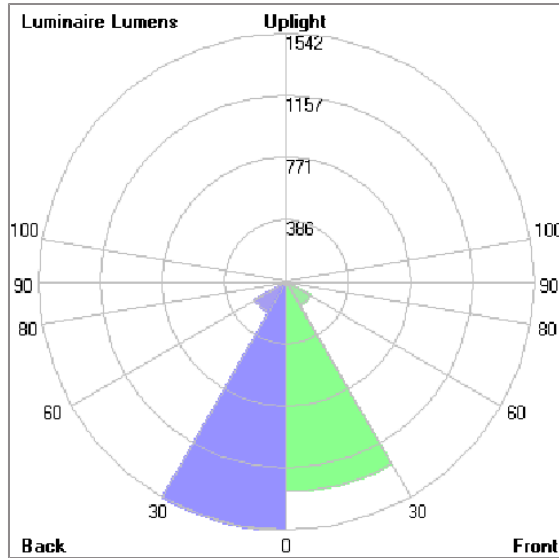

Technical Data

Ordering Code :	7145-5-3-901-XX
Lamp :	LED
Beam :	13°
CCT :	3000 K
CRI :	CRI >80
SDCM :	SDCM = 3
Lamp Lumen :	2x1850 lm
Luminaire Lumen :	3360 lm
Lamp Wattage :	2x12 W
Luminaire Wattage :	28 W
Efficacy :	120 lm/W
Ambient Temperature :	50°C
Lumen Maintenance	L70B10 >60,000 h
Controller :	On-Off
Input Voltage :	220-240Vac 50/60Hz
Net Weight :	7.20 kg.

TUBE

MINI TUBE – DS

BOLLARD

LAST UPDATE: 18-10-2024

Bug Report

Lum. Classification System [LCS]

LCS	Zone	%Lumens	%Lamp	%Lum
FL	[0-30]	1303.1	70.4	39.7
FM	[30-60]	170.3	9.2	5.2
FH	[60-80]	15.3	0.8	0.5
FVH	[80-90]	4.7	0.3	0.1
BL	[0-30]	1542.3	83.4	47.0
BM	[30-60]	222.1	12.0	6.8
BH	[60-80]	15.1	0.8	0.5
BVH	[80-90]	4.9	0.3	0.2
UL	[90-100]	< 0.05	0.0	0.0
UH	[100-180]	3.3	0.2	0.1
Total		3281.1	177.4	100.0
BUG Rating		B3-U1-G0		