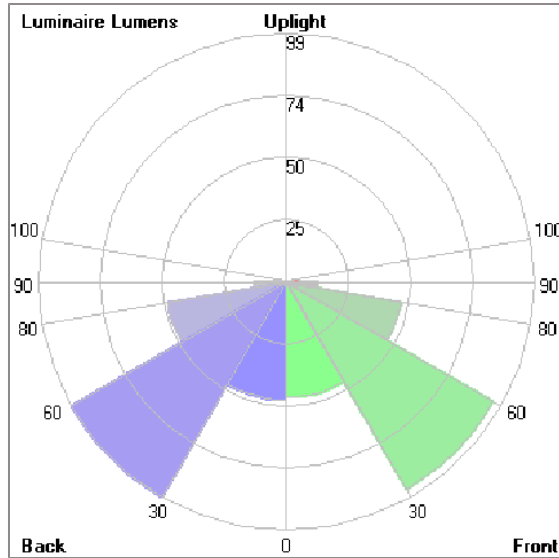

Technical Data

Ordering Code :	7145-0-2-261-XX
Lamp :	PAR20
Socket :	E27
Beam :	10°, 30°
CCT :	2900 K
Lamp Lumen :	2x550 lm
Luminaire Lumen :	1100 lm
Lamp Wattage :	2x50 W
Luminaire Wattage :	100 W
Ambient Temperature :	25°C
Controller :	On-Off
Input Voltage :	220-240Vac 50/60Hz
Net Weight :	6.90 kg.

TUBE

MINI TUBE – DS

BOLLARD

LAST UPDATE: 17-06-2024

Bug Report

Lum. Classification System [LCS]

LCS	Zone	%Lumens	%Lamp	%Lum
FL	[0-30]	46.1	9.0	11.2
FM	[30-60]	95.7	18.8	23.2
FH	[60-80]	46.6	9.1	11.3
FVH	[80-90]	12.6	2.5	3.1
BL	[0-30]	47.3	9.3	11.5
BM	[30-60]	99.2	19.4	24.0
BH	[60-80]	48.1	9.4	11.6
BVH	[80-90]	12.7	2.5	3.1
UL	[90-100]	4.6	0.9	1.1
UH	[100-180]	0.0	0.0	0.0
Total		412.9	80.9	100.0
BUG Rating		BO-U1-G1		