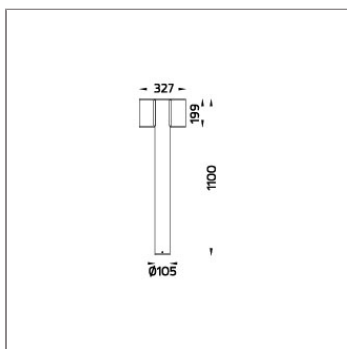

TUBE

MINI TUBE – DS

BOLLARD

LAST UPDATE: 18-10-2024

TUBE a family of cylindrical shaped wall light, ceiling light and Area light. The body components are made from extruded and LM6 aluminium which make them highly corrosion resistant to any extreme environment. TUBE is protected from the ingress of dust and water and are used in both outdoor and indoor environments. Fitted with COB LED in three color temperature from 2700K, 3000K or 4000K with high CRI. HID light source and retrofit solution for E27 Led lamps are also available. TUBE can solve many lighting tasks in modern architectural surrounds and are generally used in illuminating columns and facades. The pole lights give a great level of downward light with symmetric wide beam, asymmetric forward throw or side throw light distributions. Catenary mounting of luminaires is great option for tasteful illumination of outdoor spaces. Flexible arrangement of the luminaire position enables lighting designers to set the light mood to a multitude of use cases. The innovative lever clamping system utilizes a single common tool for a trouble free easy installation. All commonly used catenary wires with a diameter of 4 – 8mm are suitable. Wire slope of up to 20° can be easily compensated. Catenary mount luminaires are equipped with a single prewired cable of 2000mm length. Double prewired cable for looping is available upon request.

Technical Data

Ordering Code :	7145-0-2-261-XX
Lamp :	PAR20
Socket :	E27
Beam :	10°, 30°
CCT :	2900 K
Lamp Lumen :	2x550 lm
Luminaire Lumen :	1100 lm
Lamp Wattage :	2x50 W
Luminaire Wattage :	100 W
Ambient Temperature :	25°C
Controller :	On-Off
Input Voltage :	220-240Vac 50/60Hz
Net Weight :	6.90 kg.