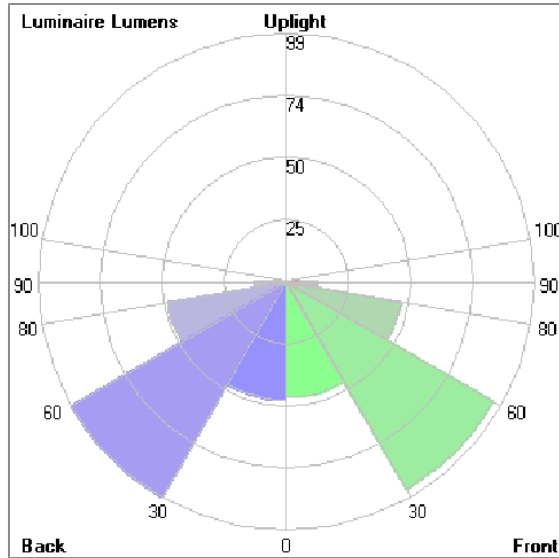

TUBE

MINI TUBE – DS

BOLLARD

LAST UPDATE: 18-10-2024

Bug Report

Lum. Classification System [LCS]

LCS	Zone	%Lumens	%Lamp	%Lum
FL	[0-30]	46.1	9.0	11.2
FM	[30-60]	95.7	18.8	23.2
FH	[60-80]	46.6	9.1	11.3
FVH	[80-90]	12.6	2.5	3.1
BL	[0-30]	47.3	9.3	11.5
BM	[30-60]	99.2	19.4	24.0
BH	[60-80]	48.1	9.4	11.6
BVH	[80-90]	12.7	2.5	3.1
UL	[90-100]	4.6	0.9	1.1
UH	[100-180]	0.0	0.0	0.0
Total		412.9	80.9	100.0
BUG Rating		BO-U1-G1		