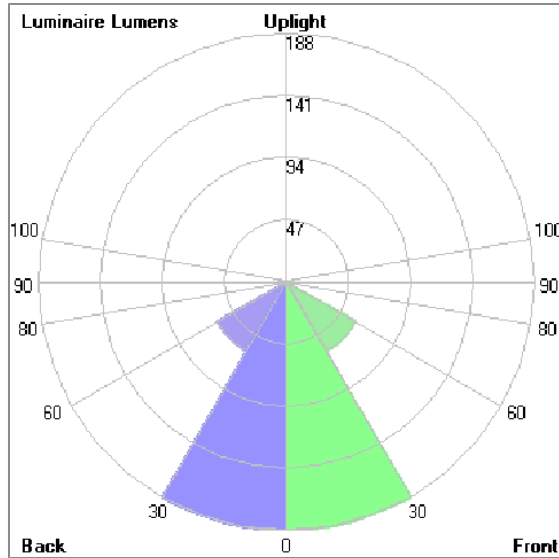

Technical Data

Ordering Code :	7145-0-2-221-XX
Lamp :	QPAR51
Socket :	GU10
Beam :	25°, 50°
CCT :	2900 K
Lamp Lumen :	2x600 lm
Luminaire Lumen :	1200 lm
Lamp Wattage :	2x50 W
Luminaire Wattage :	100 W
Ambient Temperature :	25°C
Controller :	On-Off
Input Voltage :	220-240Vac 50/60Hz
Net Weight :	6.90 kg.

TUBE

MINI TUBE – DS

BOLLARD

LAST UPDATE: 18-10-2024

Bug Report

Lum. Classification System [LCS]

LCS	Zone	%Lumens	%Lamp	%Lum
FL	[0-30]	187.6	31.3	36.6
FM	[30-60]	60.4	10.1	11.8
FH	[60-80]	6.2	1.0	1.2
FVH	[80-90]	2.3	0.4	0.4
BL	[0-30]	187.6	31.3	36.6
BM	[30-60]	60.4	10.1	11.8
BH	[60-80]	6.2	1.0	1.2
BVH	[80-90]	2.3	0.4	0.4
UL	[90-100]	0.2	0.0	0.0
UH	[100-180]	0.0	0.0	0.0
Total		513.2	85.6	100.0
BUG Rating		B1-U1-G0		