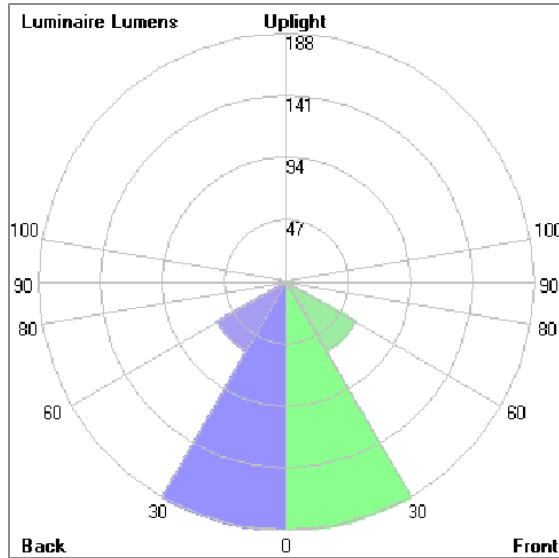

Technical Data

Ordering Code :	7145-0-2-221-XX
Lamp :	QPAR51
Socket :	GU10
Beam :	25°, 50°
CCT :	2900 K
Lamp Lumen :	2x600 lm
Luminaire Lumen :	1200 lm
Lamp Wattage :	2x50 W
Luminaire Wattage :	100 W
Ambient Temperature :	25°C
Controller :	On-Off
Input Voltage :	220-240Vac 50/60Hz
Net Weight :	6.90 kg.

TUBE

MINI TUBE – DS

BOLLARD

LAST UPDATE: 10-12-2024

Bug Report

Lum. Classification System [LCS]

LCS	Zone	%Lumens	%Lamp	%Lum
FL	[0-30]	187.6	31.3	36.6
FM	[30-60]	60.4	10.1	11.8
FH	[60-80]	6.2	1.0	1.2
FVH	[80-90]	2.3	0.4	0.4
BL	[0-30]	187.6	31.3	36.6
BM	[30-60]	60.4	10.1	11.8
BH	[60-80]	6.2	1.0	1.2
BVH	[80-90]	2.3	0.4	0.4
UL	[90-100]	0.2	0.0	0.0
UH	[100-180]	0.0	0.0	0.0
Total		513.2	85.6	100.0
BUG Rating		B1-U1-G0		