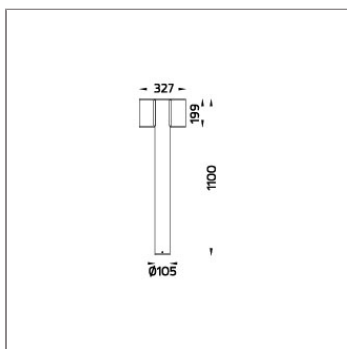

TUBE

MINI TUBE – DS

BOLLARD

LAST UPDATE: 10-12-2024

TUBE a family of cylindrical shaped wall light, ceiling light and Area light. The body components are made from extruded and LM6 aluminium which make them highly corrosion resistant to any extreme environment. TUBE is protected from the ingress of dust and water and are used in both outdoor and indoor environments. Fitted with COB LED in three color temperature from 2700K, 3000K or 4000K with high CRI. HID light source and retrofit solution for E27 Led lamps are also available. TUBE can solve many lighting tasks in modern architectural surrounds and are generally used in illuminating columns and facades. The pole lights give a great level of downward light with symmetric wide beam, asymmetric forward throw or side throw light distributions. Catenary mounting of luminaires is great option for tasteful illumination of outdoor spaces. Flexible arrangement of the luminaire position enables lighting designers to set the light mood to a multitude of use cases. The innovative lever clamping system utilizes a single common tool for a trouble free easy installation. All commonly used catenary wires with a diameter of 4 – 8mm are suitable. Wire slope of up to 20° can be easily compensated. Catenary mount luminaires are equipped with a single prewired cable of 2000mm length. Double prewired cable for looping is available upon request.

Technical Data

Ordering Code :	7145-0-2-221-XX
Lamp :	QPAR51
Socket :	GU10
Beam :	25°, 50°
CCT :	2900 K
Lamp Lumen :	2x600 lm
Luminaire Lumen :	1200 lm
Lamp Wattage :	2x50 W
Luminaire Wattage :	100 W
Ambient Temperature :	25°C
Controller :	On-Off
Input Voltage :	220-240Vac 50/60Hz
Net Weight :	6.90 kg.