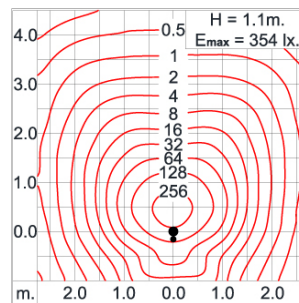

Light Distribution

*Due to the constancy of product development, we reserve the right to alter all specification without prior notice.

Unilamp Co., Ltd.
461 Ramintra Road, Kannayao, Bangkok 10230 Thailand
Tel : +66(0)2 943 2420-1, +66(0)2 946 4170-1
Fax : +66(0)2 943 2419
online@unilamp.co.th
www.unilamp.co.th