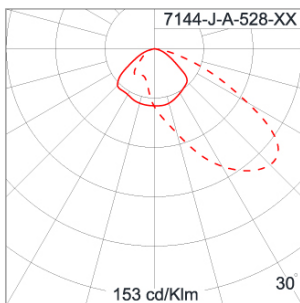

Light Distribution

*Due to the constancy of product development, we reserve the right to alter all specification without prior notice.

Unilamp Co., Ltd.
461 Ramintra Road, Kannayao, Bangkok 10230 Thailand
Tel : +66(0)2 943 2420-1, +66(0)2 946 4170-1
Fax : +66(0)2 943 2419
online@unilamp.co.th
www.unilamp.co.th