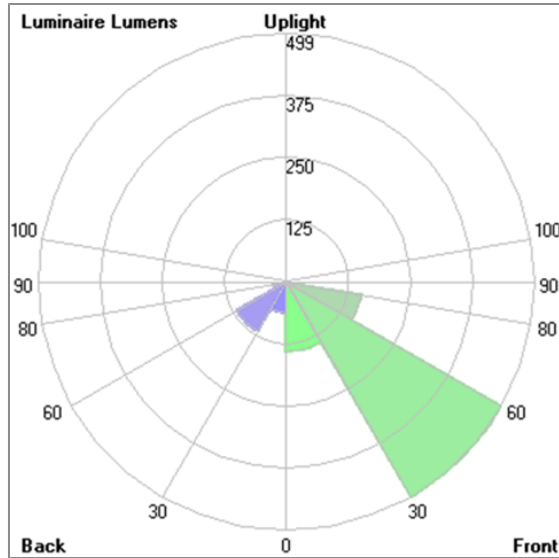

Technical Data

| | |
|-----------------------|--------------------|
| Ordering Code : | 7144-J-A-528-XX |
| Lamp : | LED |
| Beam : | Forward throw |
| CCT : | 2700 K |
| CRI : | CRI >80 |
| SDCM : | SDCM = 3 |
| Lamp Lumen : | 1490 lm |
| Luminaire Lumen : | 1000 lm |
| Lamp Wattage : | 14 W |
| Luminaire Wattage : | 16 W |
| Efficacy : | 62 lm/W |
| Ambient Temperature : | 50°C |
| Lumen Maintenance | L80B10 >108,000 h |
| Controller : | CASAMBI |
| Input Voltage : | 220-240Vac 50/60Hz |
| Net Weight : | - kg. |

TUBE

MINI TUBE

BOLLARD

LAST UPDATE: 17-06-2024

Bug Report

Lum. Classification System (LCS)

| LCS | Zone | %Lumens | %Lamp | %Lum |
|------------|-----------|----------|-------|-------|
| FL | [0-30] | 140.3 | 9.4 | 14.0 |
| FM | [30-60] | 499.5 | 33.5 | 49.9 |
| FH | [60-80] | 152.9 | 10.3 | 15.3 |
| FVH | [80-90] | 3.1 | 0.2 | 0.3 |
| BL | [0-30] | 62.8 | 4.2 | 6.3 |
| BM | [30-60] | 114.4 | 7.7 | 11.4 |
| BH | [60-80] | 25.8 | 1.7 | 2.6 |
| BVH | [80-90] | 1.3 | 0.1 | 0.1 |
| UL | [90-100] | < 0.05 | 0.0 | 0.0 |
| UH | [100-180] | 0.2 | 0.0 | 0.0 |
| Total | | 1000.3 | 67.1 | 100.0 |
| BUG Rating | | BO-U1-G0 | | |