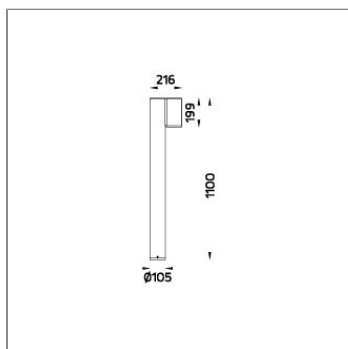

TUBE

MINI TUBE

BOLLARD

LAST UPDATE: 17-06-2024

TUBE a family of cylindrical shaped wall light, ceiling light and Area light. The body components are made from extruded and LM6 aluminium which make them highly corrosion resistant to any extreme environment. TUBE is protected from the ingress of dust and water and are used in both outdoor and indoor environments. Fitted with COB LED in three color temperature from 2700K, 3000K or 4000K with high CRI. HID light source and retrofit solution for E27 Led lamps are also available. TUBE can solve many lighting tasks in modern architectural surrounds and are generally used in illuminating columns and facades. The pole lights give a great level of downward light with symmetric wide beam, asymmetric forward throw or side throw light distributions. Catenary mounting of luminaires is great option for tasteful illumination of outdoor spaces. Flexible arrangement of the luminaire position enables lighting designers to set the light mood to a multitude of use cases. The innovative lever clamping system utilizes a single common tool for a trouble free easy installation. All commonly used catenary wires with a diameter of 4...8mm are suitable. Wire slope of up to 20° can be easily compensated. Catenary mount luminaires are equipped with a single prewired cable of 2000mm length. Double prewired cable for looping is available upon request.

Technical Data

| | |
|-----------------------|--------------------|
| Ordering Code : | 7144-J-A-528-XX |
| Lamp : | LED |
| Beam : | Forward throw |
| CCT : | 2700 K |
| CRI : | CRI >80 |
| SDCM : | SDCM = 3 |
| Lamp Lumen : | 1490 lm |
| Luminaire Lumen : | 1000 lm |
| Lamp Wattage : | 14 W |
| Luminaire Wattage : | 16 W |
| Efficacy : | 62 lm/W |
| Ambient Temperature : | 50°C |
| Lumen Maintenance | L80B10 >108,000 h |
| Controller : | CASAMBI |
| Input Voltage : | 220-240Vac 50/60Hz |
| Net Weight : | - kg. |