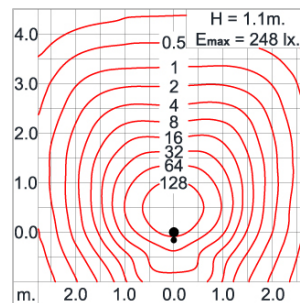

Light Distribution

*Due to the constancy of product development, we reserve the right to alter all specification without prior notice.

Unilamp Co., Ltd.
461 Ramintra Road, Kannayao, Bangkok 10230 Thailand
Tel : +66[0]2 943 2420-1, +66[0]2 946 4170-1
Fax : +66[0]2 943 2419
online@unilamp.co.th
www.unilamp.co.th