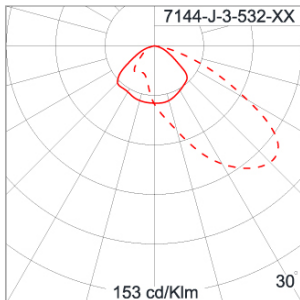

Light Distribution

*Due to the constancy of product development, we reserve the right to alter all specification without prior notice.

Unilamp Co., Ltd.
461 Ramintra Road, Kannayao, Bangkok 10230 Thailand
Tel : +66[0]2 943 2420-1, +66[0]2 946 4170-1
Fax : +66[0]2 943 2419
online@unilamp.co.th
www.unilamp.co.th