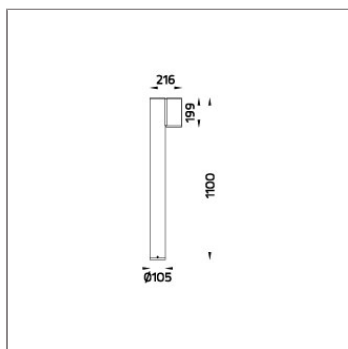

TUBE

MINI TUBE

BOLLARD

LAST UPDATE: 17-06-2024

TUBE a family of cylindrical shaped wall light, ceiling light and Area light. The body components are made from extruded and LM6 aluminium which make them highly corrosion resistant to any extreme environment. TUBE is protected from the ingress of dust and water and are used in both outdoor and indoor environments. Fitted with COB LED in three color temperature from 2700K, 3000K or 4000K with high CRI. HID light source and retrofit solution for E27 Led lamps are also available. TUBE can solve many lighting tasks in modern architectural surrounds and are generally used in illuminating columns and facades. The pole lights give a great level of downward light with symmetric wide beam, asymmetric forward throw or side throw light distributions. Catenary mounting of luminaires is great option for tasteful illumination of outdoor spaces. Flexible arrangement of the luminaire position enables lighting designers to set the light mood to a multitude of use cases. The innovative lever clamping system utilizes a single common tool for a trouble free easy installation. All commonly used catenary wires with a diameter of 4...8mm are suitable. Wire slope of up to 20° can be easily compensated. Catenary mount luminaires are equipped with a single prewired cable of 2000mm length. Double prewired cable for looping is available upon request.

Technical Data

| | |
|-----------------------|--------------------|
| Ordering Code : | 7144-J-3-532-XX |
| Lamp : | LED |
| Beam : | Forward throw |
| CCT : | 3000 K |
| CRI : | CRI >80 |
| SDCM : | SDCM = 3 |
| Lamp Lumen : | 1040 lm |
| Luminaire Lumen : | 700 lm |
| Lamp Wattage : | 8.4 W |
| Luminaire Wattage : | 11 W |
| Efficacy : | 63 lm/W |
| Ambient Temperature : | 50°C |
| Lumen Maintenance | L80B10 >108,000 h |
| Controller : | On-Off |
| Input Voltage : | 220-240Vac 50/60Hz |
| Net Weight : | 5.20 kg. |