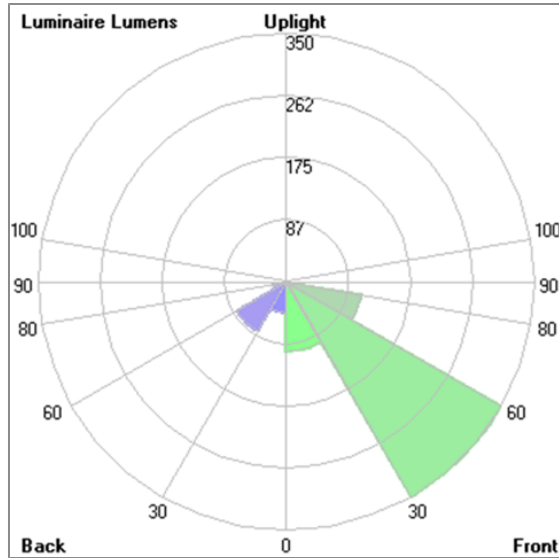

Technical Data

| | |
|-----------------------|--------------------|
| Ordering Code : | 7144-J-3-532-XX |
| Lamp : | LED |
| Beam : | Forward throw |
| CCT : | 3000 K |
| CRI : | CRI >80 |
| SDCM : | SDCM = 3 |
| Lamp Lumen : | 1040 lm |
| Luminaire Lumen : | 700 lm |
| Lamp Wattage : | 8.4 W |
| Luminaire Wattage : | 11 W |
| Efficacy : | 63 lm/W |
| Ambient Temperature : | 50°C |
| Lumen Maintenance | L80B10 >108,000 h |
| Controller : | On-Off |
| Input Voltage : | 220-240Vac 50/60Hz |
| Net Weight : | 5.20 kg. |

TUBE

MINI TUBE

BOLLARD

LAST UPDATE: 17-06-2024

Bug Report

Lum. Classification System (LCS)

| LCS | Zone | %Lumens | %Lamp | %Lum |
|------------|-----------|----------|-------|-------|
| FL | [0-30] | 98.2 | 9.4 | 14.0 |
| FM | [30-60] | 349.6 | 33.6 | 49.9 |
| FH | [60-80] | 107.0 | 10.3 | 15.3 |
| FVH | [80-90] | 2.2 | 0.2 | 0.3 |
| BL | [0-30] | 43.9 | 4.2 | 6.3 |
| BM | [30-60] | 80.1 | 7.7 | 11.4 |
| BH | [60-80] | 18.0 | 1.7 | 2.6 |
| BVH | [80-90] | 0.9 | 0.1 | 0.1 |
| UL | [90-100] | < 0.05 | 0.0 | 0.0 |
| UH | [100-180] | 0.2 | 0.0 | 0.0 |
| Total | | 700.1 | 67.2 | 100.0 |
| BUG Rating | | BO-U1-G0 | | |