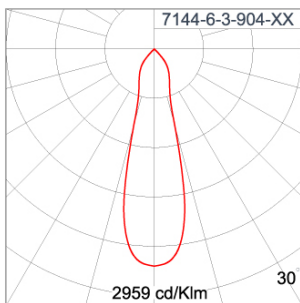

Light Distribution

*Due to the constancy of product development,
we reserve the right to alter all specification
without prior notice.

Unilamp Co., Ltd.
461 Ramintra Road, Kannayao, Bangkok 10230 Thailand
Tel : +66(0)2 943 2420-1, +66(0)2 946 4170-1
Fax : +66(0)2 943 2419
online@unilamp.co.th
www.unilamp.co.th