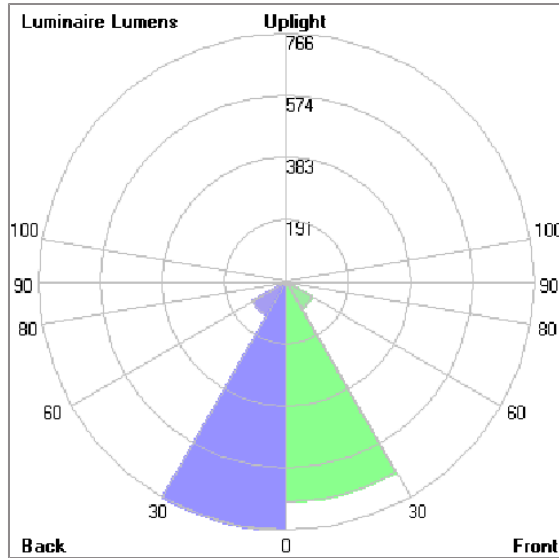

Technical Data

| | |
|-----------------------|--------------------|
| Ordering Code : | 7144-6-3-904-XX |
| Lamp : | LED |
| Beam : | 26° |
| CCT : | 4000 K |
| CRI : | CRI >80 |
| SDCM : | SDCM = 3 |
| Lamp Lumen : | 1940 lm |
| Luminaire Lumen : | 1700 lm |
| Lamp Wattage : | 12 W |
| Luminaire Wattage : | 15 W |
| Efficacy : | 113 lm/W |
| Ambient Temperature : | 50°C |
| Lumen Maintenance | L70B10 >60,000 h |
| Controller : | On-Off |
| Input Voltage : | 220-240Vac 50/60Hz |
| Net Weight : | 5.20 kg. |

TUBE

MINI TUBE

BOLLARD

LAST UPDATE: 04-03-2025

Bug Report

Lum. Classification System [LCS]

| LCS | Zone | %Lumens | %Lamp | %Lum |
|------------|-----------|----------|-------|-------|
| FL | [0-30] | 678.4 | 35.0 | 40.3 |
| FM | [30-60] | 93.9 | 4.8 | 5.6 |
| FH | [60-80] | 8.5 | 0.4 | 0.5 |
| FVH | [80-90] | 2.5 | 0.1 | 0.1 |
| BL | [0-30] | 765.8 | 39.5 | 45.5 |
| BM | [30-60] | 121.1 | 6.2 | 7.2 |
| BH | [60-80] | 8.9 | 0.5 | 0.5 |
| BVH | [80-90] | 2.9 | 0.1 | 0.2 |
| UL | [90-100] | 0.1 | 0.0 | 0.0 |
| UH | [100-180] | 1.5 | 0.1 | 0.1 |
| Total | | 1683.6 | 86.7 | 100.0 |
| BUG Rating | | B2-U1-G0 | | |