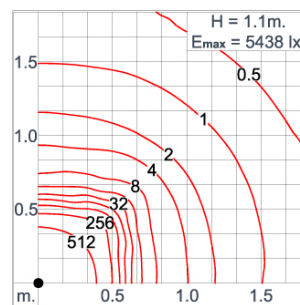

Light Distribution

*Due to the constancy of product development,
we reserve the right to alter all specification
without prior notice.

Unilamp Co., Ltd.
461 Ramintra Road, Kannayao, Bangkok 10230 Thailand
Tel : +66(0)2 943 2420-1, +66(0)2 946 4170-1
Fax : +66(0)2 943 2419
online@unilamp.co.th
www.unilamp.co.th