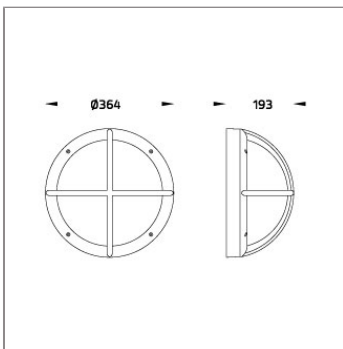

### Technical Data

|                       |                    |
|-----------------------|--------------------|
| Ordering Code :       | 7085-0-3-824-XX    |
| Lamp :                | LED                |
| CCT :                 | 4000 K             |
| CRI :                 | CRI >80            |
| SDCM :                | SDCM = 5           |
| Lamp Lumen :          | 2550 lm            |
| Luminaire Lumen :     | 1530 lm            |
| Lamp Wattage :        | 23 W               |
| Luminaire Wattage :   | 27 W               |
| Efficacy :            | 58 lm/W            |
| Ambient Temperature : | 25°C               |
| Lumen Maintenance     | L70B10 >36,000 h   |
| Controller :          | On-Off             |
| Input Voltage :       | 220-240Vac 50/60Hz |
| Net Weight :          | 3.30 kg.           |