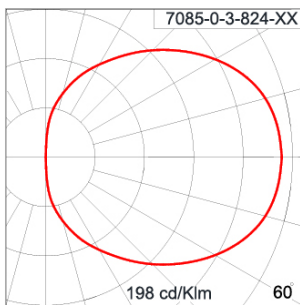

Light Distribution

*Due to the constancy of product development, we reserve the right to alter all specification without prior notice.

Unilamp Co., Ltd.
461 Ramintra Road, Kannayao, Bangkok 10230 Thailand
Tel : +66(0)2 943 2420-1, +66(0)2 946 4170-1
Fax : +66(0)2 943 2419
online@unilamp.co.th
www.unilamp.co.th