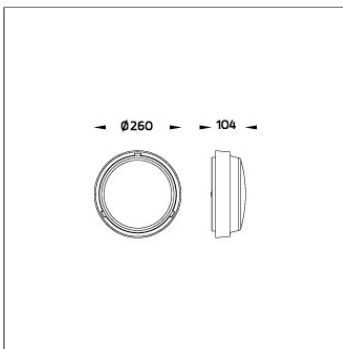

DARIUS

DARIUS

WALL SURFACE MOUNT

LAST UPDATE: 23-07-2024

DARIUS is a circular-shaped surface-mount light featuring a robust aluminum housing and impact-resistant polycarbonate lens cover. Its diffused light distribution provides general illumination in private, public, and commercial areas. DARIUS is available with AC COB LED or E27 lamp holder for compact fluorescent, or retrofit LED lamps. The lens cover is designed with a twist-lock mechanism, which allows for simple and secure installation and re-lamping procedures. The high protection rating of IP65 and IK09 allows DARIUS to be installed in the majority of outdoor environments.

Technical Data

Ordering Code :	7071-0-3-856-XX
Lamp :	LED
CCT :	4000 K
CRI :	CRI >80
SDCM :	SDCM = 3
Lamp Lumen :	950 lm
Luminaire Lumen :	620 lm
Lamp Wattage :	12 W
Luminaire Wattage :	12 W
Efficacy :	51 lm/W
Ambient Temperature :	40°C
Lumen Maintenance	L70B10 >36,000 h
Controller :	On-Off
Input Voltage :	220-240Vac 50/60Hz
Net Weight :	- kg.