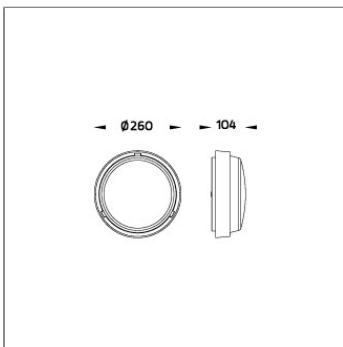

DARIUS

DARIUS

WALL SURFACE MOUNT

LAST UPDATE: 23-07-2024

DARIUS is a circular-shaped surface-mount light featuring a robust aluminum housing and impact-resistant polycarbonate lens cover. Its diffused light distribution provides general illumination in private, public, and commercial areas. DARIUS is available with AC COB LED or E27 lamp holder for compact fluorescent, or retrofit LED lamps. The lens cover is designed with a twist-lock mechanism, which allows for simple and secure installation and re-lamping procedures. The high protection rating of IP65 and IK09 allows DARIUS to be installed in the majority of outdoor environments.

Technical Data

Ordering Code :	7071-0-3-855-XX
Lamp :	LED
CCT :	3000 K
CRI :	CRI >80
SDCM :	SDCM = 3
Lamp Lumen :	860 lm
Luminaire Lumen :	570 lm
Lamp Wattage :	12 W
Luminaire Wattage :	12 W
Efficacy :	47 lm/W
Ambient Temperature :	40°C
Lumen Maintenance	L70B10 >36,000 h
Controller :	On-Off
Input Voltage :	220-240Vac 50/60Hz
Net Weight :	- kg.