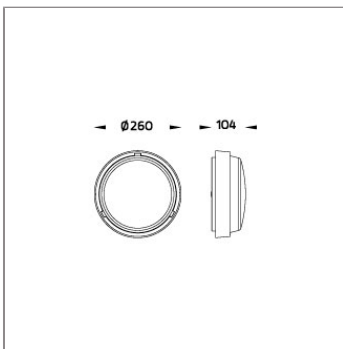

DARIUS

DARIUS

WALL SURFACE LIGHT

LAST UPDATE: 01-04-2026

DARIUS is a circular-shaped surface-mount light featuring a robust aluminum housing and impact-resistant polycarbonate lens cover. Its diffused light distribution provides general illumination in private, public, and commercial areas. DARIUS is available with AC COB LED or E27 lamp holder for compact fluorescent, or retrofit LED lamps. The lens cover is designed with a twist-lock mechanism, which allows for simple and secure installation and re-lamping procedures. The high protection rating of IP65 and IK09 allows DARIUS to be installed in the majority of outdoor environments.

Technical Data

Ordering Code :	7071-0-3-499-XX
Lamp :	Led Retrofit E27
CCT :	6500 K
Lamp Lumen :	1500 lm
Luminaire Lumen :	340 lm
Lamp Wattage :	18 W
Luminaire Wattage :	18 W
Efficacy :	18 lm/W
Ambient Temperature :	40°C
Controller :	On-Off
Input Voltage :	220-240Vac 50/60Hz
Net Weight :	- kg.