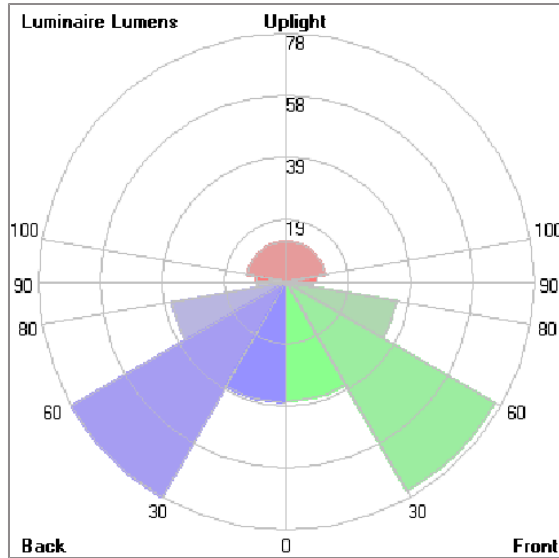

Technical Data

Ordering Code :	7071-0-3-499-XX
Lamp :	LED
CCT :	6500 K
Lamp Lumen :	1500 lm
Luminaire Lumen :	340 lm
Lamp Wattage :	18 W
Luminaire Wattage :	18 W
Efficacy :	18 lm/W
Ambient Temperature :	40°C
Controller :	On-Off
Input Voltage :	220-240Vac 50/60Hz
Net Weight :	- kg.

DARIUS

DARIUS

WALL SURFACE LIGHT

LAST UPDATE: 21-05-2026

Bug Report

Lum. Classification System [LCS]

LCS	Zone	%Lumens	%Lamp	%Lum
FL	[0-30]	37.4	2.5	11.0
FM	[30-60]	75.8	5.1	22.3
FH	[60-80]	35.2	2.3	10.4
FVH	[80-90]	8.4	0.6	2.5
BL	[0-30]	37.9	2.5	11.2
BM	[30-60]	77.9	5.2	22.9
BH	[60-80]	36.5	2.4	10.7
BVH	[80-90]	8.9	0.6	2.6
UL	[90-100]	9.5	0.6	2.8
UH	[100-180]	12.5	0.8	3.7
Total		340.0	22.6	100.0
BUG Rating		BO-U2-GO		