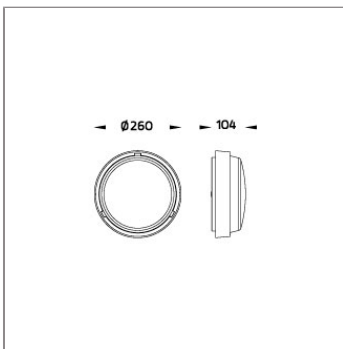

DARIUS

DARIUS

WALL SURFACE LIGHT

LAST UPDATE: 21-05-2026

DARIUS is a circular-shaped surface-mount light featuring a robust aluminum housing and impact-resistant polycarbonate lens cover. Its diffused light distribution provides general illumination in private, public, and commercial areas. DARIUS is available with AC COB LED or E27 lamp holder for compact fluorescent, or retrofit LED lamps. The lens cover is designed with a twist-lock mechanism, which allows for simple and secure installation and re-lamping procedures. The high protection rating of IP65 and IK09 allows DARIUS to be installed in the majority of outdoor environments.

Technical Data

Ordering Code :	7071-0-3-499-XX
Lamp :	LED
CCT :	6500 K
Lamp Lumen :	1500 lm
Luminaire Lumen :	340 lm
Lamp Wattage :	18 W
Luminaire Wattage :	18 W
Efficacy :	18 lm/W
Ambient Temperature :	40°C
Controller :	On-Off
Input Voltage :	220-240Vac 50/60Hz
Net Weight :	- kg.