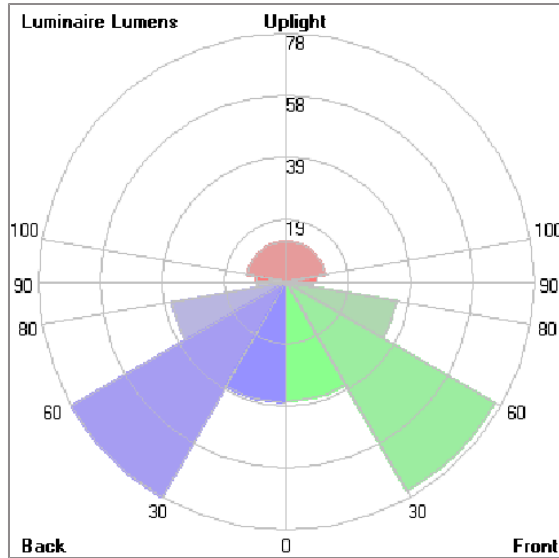

Technical Data

Ordering Code :	7071-0-3-499-XX
Lamp :	Led Retrofit E27
CCT :	6500 K
Lamp Lumen :	1500 lm
Luminaire Lumen :	340 lm
Lamp Wattage :	18 W
Luminaire Wattage :	18 W
Efficacy :	18 lm/W
Ambient Temperature :	40°C
Controller :	On-Off
Input Voltage :	220-240Vac 50/60Hz
Net Weight :	- kg.

DARIUS

DARIUS

WALL SURFACE LIGHT

LAST UPDATE: 01-04-2026

Bug Report

Lum. Classification System [LCS]

LCS	Zone	%Lumens	%Lamp	%Lum
FL	[0-30]	37.4	2.5	11.0
FM	[30-60]	75.8	5.1	22.3
FH	[60-80]	35.2	2.3	10.4
FVH	[80-90]	8.4	0.6	2.5
BL	[0-30]	37.9	2.5	11.2
BM	[30-60]	77.9	5.2	22.9
BH	[60-80]	36.5	2.4	10.7
BVH	[80-90]	8.9	0.6	2.6
UL	[90-100]	9.5	0.6	2.8
UH	[100-180]	12.5	0.8	3.7
Total		340.0	22.6	100.0
BUG Rating		BO-U2-GO		