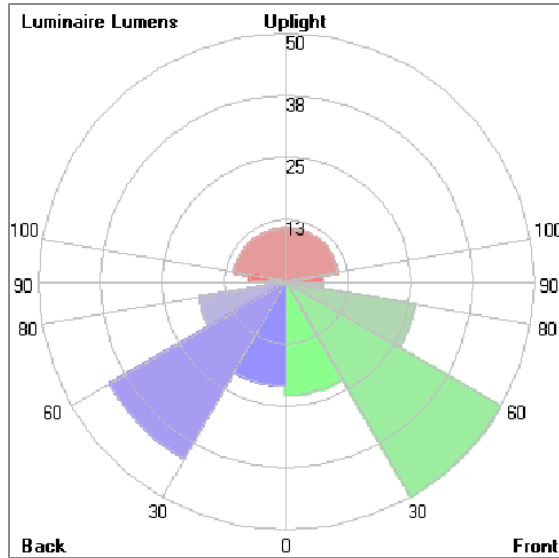

DARIUS

DARIUS

WALL SURFACE LIGHT

LAST UPDATE: 21-05-2026

Bug Report

Lum. Classification System [LCS]

LCS	Zone	%Lumens	%Lamp	%Lum
FL	[0-30]	23.0	2.6	10.9
FM	[30-60]	50.2	5.6	23.9
FH	[60-80]	26.5	2.9	12.6
FVH	[80-90]	7.6	0.8	3.6
BL	[0-30]	21.2	2.4	10.1
BM	[30-60]	41.3	4.6	19.7
BH	[60-80]	18.0	2.0	8.6
BVH	[80-90]	4.2	0.5	2.0
UL	[90-100]	7.4	0.8	3.5
UH	[100-180]	10.7	1.2	5.1
Total		210.1	23.4	100.0
BUG Rating		BO-U2-GO		

*Due to the constancy of product development,
we reserve the right to alter all specification
without prior notice.

Unilamp Co., Ltd.
461 Ramintra Road, Kannayao, Bangkok 10230 Thailand
Tel : +66[0]2 943 2420-1, +66[0]2 946 4170-1
Fax : +66[0]2 943 2419
online@unilamp.co.th
www.unilamp.co.th