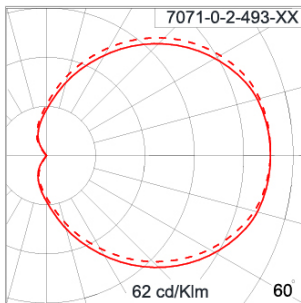

DARIUS

DARIUS

WALL SURFACE LIGHT

LAST UPDATE: 21-05-2026

Specification

IEC Standard	IEC 60598-1 General Requirement IEC 60598-2-1 Fixed Luminaires
Protection	IP65 Class I
Luminaires Body Housing	High-pressure Die Cast Aluminium alloy body and components.
Coating Process	UV stablized polyester powder coat.
Diffuser	Vandal proof PC diffuser
Gasket	Durable silicone gasket
External Screws	External screws made of stainless steel
Lamp Holder	E27 lampholder
Caution	Installation work has to be carried on according to the enclosed installation manual.
Color	<table><tr><td></td><td>Black O1</td></tr><tr><td></td><td>Graphite O2</td></tr><tr><td></td><td>Dark Grey O3</td></tr><tr><td></td><td>Aluminum Silver O4</td></tr><tr><td></td><td>White O6</td></tr><tr><td></td><td>Wooden Brown O7</td></tr></table>

Light Distribution

*Due to the constancy of product development,
we reserve the right to alter all specification
without prior notice.

Unilamp Co., Ltd.
461 Ramintra Road, Kannayao, Bangkok 10230 Thailand
Tel : +66[0]2 943 2420-1, +66[0]2 946 4170-1
Fax : +66[0]2 943 2419
online@unilamp.co.th
www.unilamp.co.th