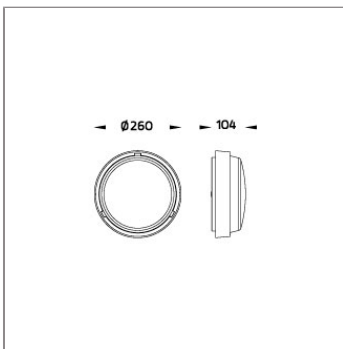

DARIUS

DARIUS

WALL SURFACE LIGHT

LAST UPDATE: 01-04-2026

DARIUS is a circular-shaped surface-mount light featuring a robust aluminum housing and impact-resistant polycarbonate lens cover. Its diffused light distribution provides general illumination in private, public, and commercial areas. DARIUS is available with AC COB LED or E27 lamp holder for compact fluorescent, or retrofit LED lamps. The lens cover is designed with a twist-lock mechanism, which allows for simple and secure installation and re-lamping procedures. The high protection rating of IP65 and IK09 allows DARIUS to be installed in the majority of outdoor environments.

Technical Data

Ordering Code :	7071-0-2-493-XX
Lamp :	Led Retrofit E27
Socket :	E27
CCT :	2700-6500 K
Lamp Wattage :	5-9 W
Ambient Temperature :	25°C
Controller :	On-Off
Input Voltage :	220-240Vac 50/60Hz
Net Weight :	- kg.