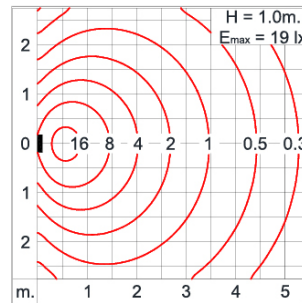

DARIUS

DARIUS

WALL SURFACE LIGHT

LAST UPDATE: 21-05-2026

Specification

IEC Standard	IEC 60598-1 General Requirement IEC 60598-2-1 Fixed Luminaires
Protection	IP65 Class I
Luminaires Body Housing	High-pressure Die Cast Aluminium alloy body and components.
Coating Process	UV stablized polyester powder coat.
Diffuser	Vandal proof PC diffuser
Gasket	Durable silicone gasket
External Screws	External screws made of stainless steel
Lamp Holder	E27 lampholder
Caution	Installation work has to be carried on according to the enclosed installation manual.
Color	<table><tr><td></td><td>Black O1</td></tr><tr><td></td><td>Graphite O2</td></tr><tr><td></td><td>Dark Grey O3</td></tr><tr><td></td><td>Aluminum Silver O4</td></tr><tr><td></td><td>White O6</td></tr><tr><td></td><td>Wooden Brown O7</td></tr></table>

Light Distribution

*Due to the constancy of product development,
we reserve the right to alter all specification
without prior notice.

Unilamp Co., Ltd.
461 Ramintra Road, Kannayao, Bangkok 10230 Thailand
Tel : +66[0]2 943 2420-1, +66[0]2 946 4170-1
Fax : +66[0]2 943 2419
online@unilamp.co.th
www.unilamp.co.th