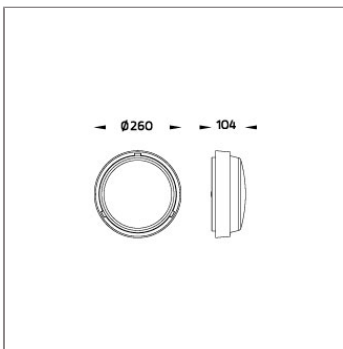

DARIUS

DARIUS

WALL SURFACE MOUNT

LAST UPDATE: 23-07-2024

DARIUS is a circular-shaped surface-mount light featuring a robust aluminum housing and impact-resistant polycarbonate lens cover. Its diffused light distribution provides general illumination in private, public, and commercial areas. DARIUS is available with AC COB LED or E27 lamp holder for compact fluorescent, or retrofit LED lamps. The lens cover is designed with a twist-lock mechanism, which allows for simple and secure installation and re-lamping procedures. The high protection rating of IP65 and IK09 allows DARIUS to be installed in the majority of outdoor environments.

Technical Data

Ordering Code :	7071-0-2-493-XX
Lamp :	TC-TSE LED Retrofit
Socket :	E27
Lamp Wattage :	15 W
Ambient Temperature :	25°C
Controller :	On-Off
Input Voltage :	220-240Vac 50/60Hz
Net Weight :	- kg.