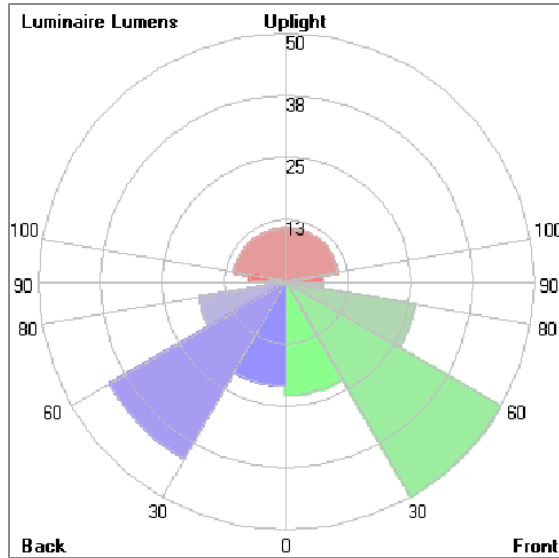

Technical Data

Ordering Code :	7071-0-2-493-XX
Lamp :	Led Retrofit E27
Socket :	E27
CCT :	2700-6500 K
Lamp Wattage :	5-9 W
Ambient Temperature :	25°C
Controller :	On-Off
Input Voltage :	220-240Vac 50/60Hz
Net Weight :	- kg.

DARIUS

DARIUS

WALL SURFACE LIGHT

LAST UPDATE: 01-04-2026

Bug Report

Lum. Classification System [LCS]

LCS	Zone	%Lumens	%Lamp	%Lum
FL	[0-30]	23.0	2.6	10.9
FM	[30-60]	50.2	5.6	23.9
FH	[60-80]	26.5	2.9	12.6
FVH	[80-90]	7.6	0.8	3.6
BL	[0-30]	21.2	2.4	10.1
BM	[30-60]	41.3	4.6	19.7
BH	[60-80]	18.0	2.0	8.6
BVH	[80-90]	4.2	0.5	2.0
UL	[90-100]	7.4	0.8	3.5
UH	[100-180]	10.7	1.2	5.1
Total		210.1	23.4	100.0
BUG Rating		BO-U2-GO		