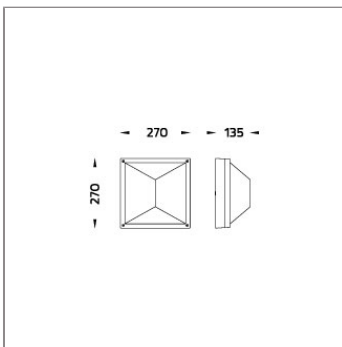

## Technical Data

|                       |                    |
|-----------------------|--------------------|
| Ordering Code :       | 7039-0-5-807-XX    |
| Lamp :                | LED                |
| CCT :                 | 4000 K             |
| CRI :                 | CRI >80            |
| SDCM :                | SDCM = 5           |
| Luminaire Lumen :     | 910 lm             |
| Luminaire Wattage :   | 9 W                |
| Efficacy :            | 101 lm/W           |
| Ambient Temperature : | 50°C               |
| Lumen Maintenance     | L70B10 >36,000 h   |
| Controller :          | DALI               |
| Input Voltage :       | 220-240Vac 50/60Hz |
| Net Weight :          | 1.90 kg.           |