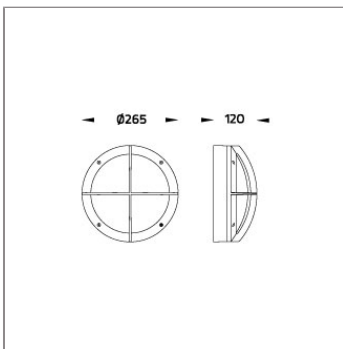

## MINI RETINA 5 WALL SURFACE MOUNT

LAST UPDATE: 28-05-2024

RETINA is a round wall/ceiling light with robust aluminium construction and impact resistant polycarbonate diffuser. The LED module is available with built-in microwave motion sensor and hi-low light function. RETINA for compact fluorescent lamp and E27 holder for retrofit solution are also available. The high protection rating of IP65 and IK10 allows RETINA to be installed in rough outdoor environments. With a diffused light distribution, it provides smooth and uniform illumination in private and public areas and is also suitable for commercial use. The front cover is available in various designs; moreover, RETINA is available in two sizes with the choice of six different colors.

### Technical Data

Ordering Code :	7037-0-5-805-XX
Lamp :	LED
CCT :	4000 K
CRI :	CRI >80
SDCM :	SDCM = 5
Luminaire Lumen :	850 lm
Luminaire Wattage :	9 W
Efficacy :	94 lm/W
Ambient Temperature :	50°C
Lumen Maintenance	L70B10 >36,000 h
Controller :	DALI
Input Voltage :	220-240Vac 50/60Hz
Net Weight :	1.90 kg.