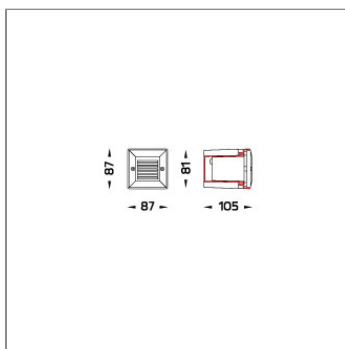

DOT

DOT SQUARE GRILL

WALL RECESSED

LAST UPDATE: 14-05-2024

INTEGRATED DRIVER

DOT family is a range of small recessed wall luminaires with LED light sources. Fitted with world renowned LED manufacturer DOT is highly efficient with low energy consumption. The glare-free cover enables them to be installed where comfortable illumination is required. DOT is available in four different design with interchangeable front covers in both square and round shapes. A very small and shallow housing allows the installation of the fixtures in wall or step that have limited recessing depth. DOT provides directional light for stairways and pathways where comfortable low level of light is preferred.

Technical Data

| | |
|-----------------------|--------------------|
| Ordering Code : | 6087-0-3-993-XX |
| Lamp : | LED |
| CCT : | Green |
| Lamp Lumen : | 102 lm |
| Luminaire Lumen : | 10 lm |
| Lamp Wattage : | 1 W |
| Luminaire Wattage : | 2 W |
| Efficacy : | 5 lm/W |
| Ambient Temperature : | 30°C |
| Lumen Maintenance | L70B10 >60,000 h |
| Controller : | On-Off |
| Input Voltage : | 220-240Vac 50/60Hz |
| Net Weight : | 0.40 kg. |