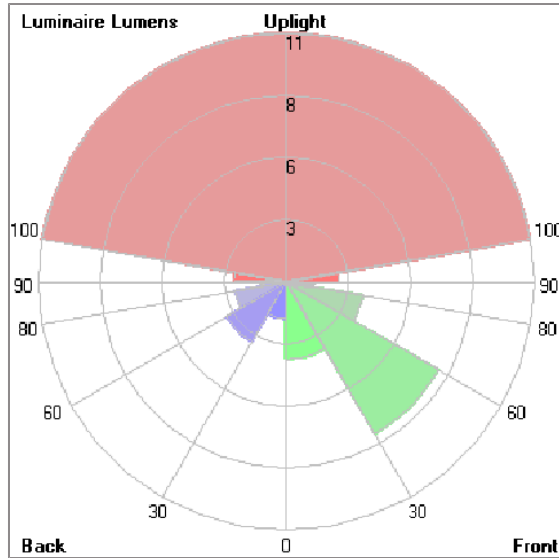

Light Distribution

DOT

DOT ROUND GRILL – CV

WALL RECESSED

LAST UPDATE: 18-06-2024

Bug Report

Lum. Classification System [LCS]

LCS	Zone	%Lumens	%Lamp	%Lum
FL	[0-30]	3.4	2.5	9.2
FM	[30-60]	7.8	5.6	20.9
FH	[60-80]	3.4	2.5	9.2
FVH	[80-90]	1.2	0.9	3.4
BL	[0-30]	1.6	1.2	4.4
BM	[30-60]	3.1	2.2	8.3
BH	[60-80]	2.3	1.7	6.2
BVH	[80-90]	1.1	0.8	3.1
UL	[90-100]	2.3	1.7	6.2
UH	[100-180]	11.0	7.9	29.6
Total		37.2	27.0	100.0
BUG Rating		BO-U2-GO		