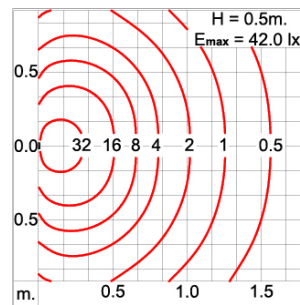

Specification

IEC Standard	IEC 60598-1 General Requirement IEC 60598-2-2 Recessed Luminaires
Protection	IP65 Class III
IK Rating	Protection against mechanical impact IK07 on body and optical part.
Luminaires Body Housing	High-pressure die cast aluminum alloy body and components.
Coating Process	Nano Ceramic surface conversion, resistant to corrosive environment. Luminaire primarily coated with epoxy resin and top coated with UV stabilized polyester powder and cured in digital temperature controlled chamber at 200°C.
Diffuser	Impact resistant safety tempered glass cover. Able to withstand the temperature up to 250°C.
Gasket	Weather resistant silicone gasket. Working temperature -40°C to +200°C.
External Screws	External screws are in stainless steel with protection grease.
Cable Entry	Cable entry protected by weather proof grommet. To be used with HO5RN-F/ HO7RN-F cable with 5-10mm. diameter.
Lamp Holder	G4 lampholder in PPS body. VDE/ ENEC approved.
Ballast	Control gear is not included and has to be ordered separately.
Terminal Block	Terminal block in GFR PA6.6 for cable with cross section up to 2.5 sqmm. VDE approved.
Caution	Installation work has to be carried on according to the enclosed installation manual.
Color	<table border="0"> <tr><td></td><td>Black O1</td></tr> <tr><td></td><td>Graphite O2</td></tr> <tr><td></td><td>Dark Grey O3</td></tr> <tr><td></td><td>Aluminum Silver O4</td></tr> <tr><td></td><td>White O6</td></tr> <tr><td></td><td>Wooden Brown O7</td></tr> </table>

Light Distribution