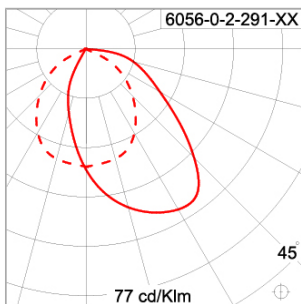

Specification

IEC Standard	IEC 60598-1 General Requirement IEC 60598-2-2 Recessed Luminaires
Protection	IP65 Class III
IK Rating	Protection against mechanical impact IK07 on body and optical part.
Luminaires Body Housing	High-pressure die cast aluminum alloy body and components.
Coating Process	Nano Ceramic surface conversion, resistant to corrosive environment. Luminaire primarily coated with epoxy resin and top coated with UV stabilized polyester powder and cured in digital temperature controlled chamber at 200°C.
Diffuser	Impact resistant safety tempered glass cover. Able to withstand the temperature up to 250°C.
Gasket	Weather resistant silicone gasket. Working temperature -40°C to +200°C.
External Screws	External screws are in stainless steel with protection grease.
Cable Entry	Cable entry protected by weather proof grommet. To be used with HO5RN-F/ HO7RN-F cable with 5-10mm. diameter.
Lamp Holder	G4 lampholder in PPS body. VDE/ ENEC approved.
Ballast	Control gear is not included and has to be ordered separately.
Terminal Block	Terminal block in GFR PA6.6 for cable with cross section up to 2.5 sqmm. VDE approved.
Caution	Installation work has to be carried on according to the enclosed installation manual.
Color	<table border="0"> <tr> <td></td> <td>Black O1</td> </tr> <tr> <td></td> <td>Graphite O2</td> </tr> <tr> <td></td> <td>Dark Grey O3</td> </tr> <tr> <td></td> <td>Aluminum Silver O4</td> </tr> <tr> <td></td> <td>White O6</td> </tr> </table>

Light Distribution