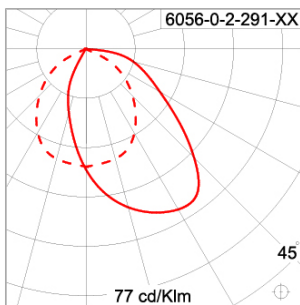

Specification

IEC Standard	IEC 60598-1 General Requirement IEC 60598-2-2 Recessed Luminaires
Protection	IP65 Class III
IK Rating	Protection against mechanical impact IK07 on body and optical part.
Luminaires Body Housing	High-pressure die cast aluminum alloy body and components.
Coating Process	Nano Ceramic surface conversion, resistant to corrosive environment. Luminaire primarily coated with epoxy resin and top coated with UV stabilized polyester powder and cured in digital temperature controlled chamber at 200°C.
Diffuser	Impact resistant safety tempered glass cover. Able to withstand the temperature up to 250°C.
Gasket	Weather resistant silicone gasket. Working temperature -40°C to +200°C.
External Screws	External screws are in stainless steel with protection grease.
Cable Entry	Cable entry protected by weather proof grommet. To be used with HO5RN-F/ HO7RN-F cable with 5-10mm. diameter.
Lamp Holder	G4 lampholder in PPS body. VDE/ ENEC approved.
Ballast	Control gear is not included and has to be ordered separately.
Terminal Block	Terminal block in GFR PA6.6 for cable with cross section up to 2.5 sqmm. VDE approved.
Caution	Installation work has to be carried on according to the enclosed installation manual.
Color	<table border="0"> <tr><td></td><td>Black O1</td></tr> <tr><td></td><td>Graphite O2</td></tr> <tr><td></td><td>Dark Grey O3</td></tr> <tr><td></td><td>Aluminum Silver O4</td></tr> <tr><td></td><td>White O6</td></tr> <tr><td></td><td>Wooden Brown O7</td></tr> </table>

Light Distribution