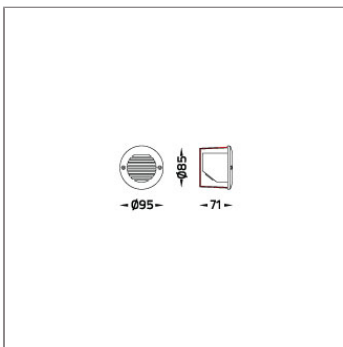

DOT

DOT ROUND GRILL – CV WALL RECESSED

LAST UPDATE: 18-06-2024

DOT family is a range of small recessed wall luminaires with LED light sources. Fitted with world renowned LED manufacturer DOT is highly efficient with low energy consumption. The glare-free cover enables them to be installed where comfortable illumination is required. DOT is available in four different design with interchangeable front covers in both square and round shapes. A very small and shallow housing allows the installation of the fixtures in wall or step that have limited recessing depth. DOT provides directional light for stairways and pathways where comfortable low level of light is preferred.

Technical Data

Ordering Code :	6056-0-2-291-XX
Lamp :	QT9
Socket :	G4
CCT :	3000 K
Lamp Lumen :	140 lm
Lamp Wattage :	10 W
Ambient Temperature :	25°C
Controller :	Remote
Input Voltage :	12Vac 50/60Hz
Net Weight :	0.30 kg.