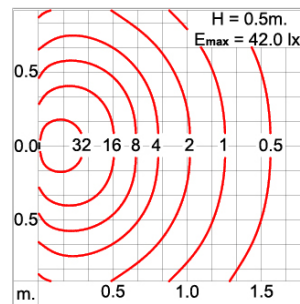

Specification

IEC Standard	IEC 60598-1 General Requirement IEC 60598-2-2 Recessed Luminaires
Protection	IP65 Class III
IK Rating	Protection against mechanical impact IK07 on body and optical part.
Luminaires Body Housing	High-pressure die cast aluminum alloy body and components.
Coating Process	Nano Ceramic surface conversion, resistant to corrosive environment. Luminaire primarily coated with epoxy resin and top coated with UV stabilized polyester powder and cured in digital temperature controlled chamber at 200°C.
Diffuser	Impact resistant safety tempered glass cover. Able to withstand the temperature up to 250°C.
Gasket	Weather resistant silicone gasket. Working temperature -40°C to +200°C.
External Screws	External screws are in stainless steel with protection grease.
Cable Entry	Cable entry protected by weather proof grommet. To be used with HO5RN-F/ HO7RN-F cable with 5-10mm. diameter.
Lamp Holder	G4 lampholder in PPS body. VDE/ ENEC approved.
Ballast	Control gear is not included and has to be ordered separately.
Terminal Block	Terminal block in GFR PA6.6 for cable with cross section up to 2.5 sqmm. VDE approved.
Caution	Installation work has to be carried on according to the enclosed installation manual.
Color	<table border="0"> <tr> <td></td> <td>Black O1</td> </tr> <tr> <td></td> <td>Graphite O2</td> </tr> <tr> <td></td> <td>Dark Grey O3</td> </tr> <tr> <td></td> <td>Aluminum Silver O4</td> </tr> <tr> <td></td> <td>White O6</td> </tr> </table>

Light Distribution