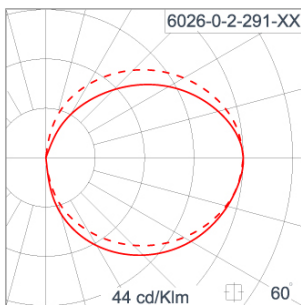

Specification

IEC Standard	IEC 60598-1 General Requirement IEC 60598-2-2 Recessed Luminaires
Protection	IP65 Class III
IK Rating	Protection against mechanical impact IK07 on body and optical part.
Luminaires Body Housing	High-pressure die cast aluminum alloy body and components.
Coating Process	Nano Ceramic surface conversion, resistant to corrosive environment. Luminaire primarily coated with epoxy resin and top coated with UV stabilized polyester powder and cured in digital temperature controlled chamber at 200°C.
Diffuser	Self-extinguishing high impact resistant opal polycarbonate diffuser with UV stabilized additive.
Gasket	Weather resistant silicone gasket. Working temperature -40°C to +200°C.
External Screws	External screws are in stainless steel with protection grease.
Cable Entry	Cable entry protected by weather proof grommet. To be used with HO5RN-F/ HO7RN-F cable with 5-10mm. diameter.
Lamp Holder	G4 lampholder in PPS body. VDE/ ENEC approved.
Ballast	Control gear is not included and has to be ordered separately.
Terminal Block	Terminal block in GFR PA6.6 for cable with cross section up to 2.5 sqmm. VDE approved.
Caution	Installation work has to be carried on according to the enclosed installation manual.
Color	<table><tr><td></td><td>Black O1</td></tr><tr><td></td><td>Graphite O2</td></tr><tr><td></td><td>Dark Grey O3</td></tr><tr><td></td><td>Aluminum Silver O4</td></tr><tr><td></td><td>White O6</td></tr><tr><td></td><td>Wooden Brown O7</td></tr></table>

Light Distribution