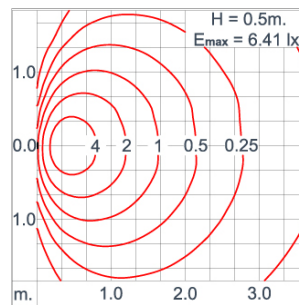

Specification

IEC Standard	IEC 60598-1 General Requirement IEC 60598-2-2 Recessed Luminaires
Protection	IP65 Class III
IK Rating	Protection against mechanical impact IK07 on body and optical part.
Luminaires Body Housing	High-pressure die cast aluminum alloy body and components.
Coating Process	Nano Ceramic surface conversion, resistant to corrosive environment. Luminaire primarily coated with epoxy resin and top coated with UV stabilized polyester powder and cured in digital temperature controlled chamber at 200°C.
Diffuser	Self-extinguishing high impact resistant opal polycarbonate diffuser with UV stabilized additive.
Gasket	Weather resistant silicone gasket. Working temperature -40°C to +200°C.
External Screws	External screws are in stainless steel with protection grease.
Cable Entry	Cable entry protected by weather proof grommet. To be used with HO5RN-F/ HO7RN-F cable with 5-10mm. diameter.
Lamp Holder	G4 lampholder in PPS body. VDE/ ENEC approved.
Ballast	Control gear is not included and has to be ordered separately.
Terminal Block	Terminal block in GFR PA6.6 for cable with cross section up to 2.5 sqmm. VDE approved.
Caution	Installation work has to be carried on according to the enclosed installation manual.
Color	<table><tr><td></td><td>Black O1</td></tr><tr><td></td><td>Graphite O2</td></tr><tr><td></td><td>Dark Grey O3</td></tr><tr><td></td><td>Aluminum Silver O4</td></tr><tr><td></td><td>White O6</td></tr><tr><td></td><td>Wooden Brown O7</td></tr></table>

Light Distribution