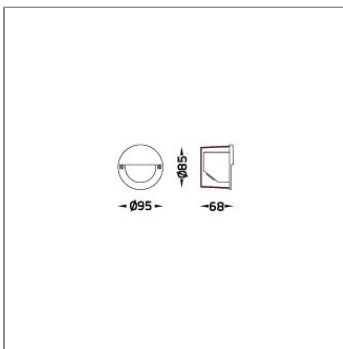

DOT

DOT OPAL ROUND EYELID

WALL RECESSED

LAST UPDATE: 14-05-2024

DOT family is a range of small recessed wall luminaires with LED light sources. Fitted with world renowned LED manufacturer DOT is highly efficient with low energy consumption. The glare-free cover enables them to be installed where comfortable illumination is required. DOT is available in four different design with interchangeable front covers in both square and round shapes. A very small and shallow housing allows the installation of the fixtures in wall or step that have limited recessing depth. DOT provides directional light for stairways and pathways where comfortable low level of light is preferred.

Technical Data

Ordering Code :	6026-0-2-291-XX
Lamp :	QT9
Socket :	G4
CCT :	3000 K
Lamp Lumen :	140 lm
Lamp Wattage :	10 W
Ambient Temperature :	25°C
Controller :	Remote
Input Voltage :	12Vac 50/60Hz
Net Weight :	0.30 kg.