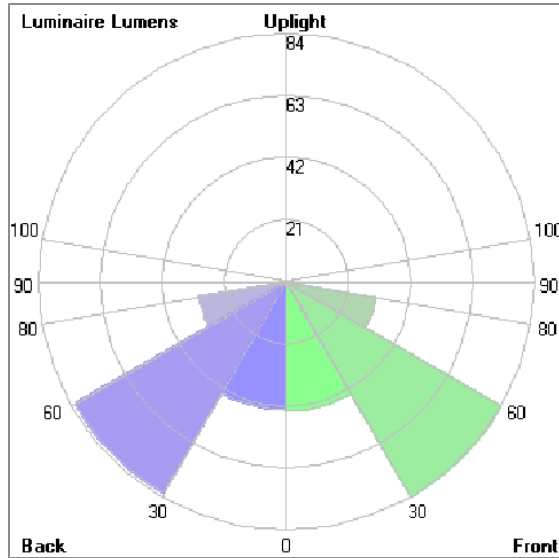

Technical Data

Ordering Code :	6008-0-3-869-XX
Lamp :	LED
CCT :	3000 K
CRI :	CRI >80
SDCM :	SDCM = 3
Lamp Lumen :	900 lm
Luminaire Lumen :	320 lm
Lamp Wattage :	10 W
Luminaire Wattage :	11 W
Efficacy :	29 lm/W
Ambient Temperature :	50°C
Lumen Maintenance	L70B10 >45,000 h
Controller :	On-Off [AC LED]
Input Voltage :	220-240Vac 50/60Hz
Net Weight :	1.20 kg.

Light Distribution

LUNA

LUNA

WALL RECESSED

LAST UPDATE: 18-06-2024

Bug Report

Lum. Classification System [LCS]

LCS	Zone	%Lumens	%Lamp	%Lum
FL	[0-30]	43.7	4.9	13.7
FM	[30-60]	84.3	9.4	26.3
FH	[60-80]	30.9	3.4	9.7
FVH	[80-90]	2.4	0.3	0.8
BL	[0-30]	43.4	4.8	13.6
BM	[30-60]	82.9	9.2	25.9
BH	[60-80]	30.1	3.3	9.4
BVH	[80-90]	2.3	0.3	0.7
UL	[90-100]	0.0	0.0	0.0
UH	[100-180]	0.0	0.0	0.0
Total		320.0	35.6	100.0
BUG Rating		BO-UO-GO		