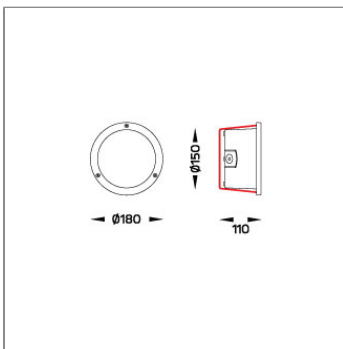

LUNA

LUNA

WALL RECESSED

LAST UPDATE: 18-06-2024

LUNA is a range of round-shaped wall recessed luminaires with LED and compact fluorescent light sources. A good glare control allows it to be installed in most places where a comfortable illumination is needed. LUNA is available in four different front cover designs. It has a shallow housing and can be installed in either wall or step that have limited recessing depth. The high quality LED driver is integrated inside the luminaire for ease of installation. LUNA is frequently used to illuminate stairways, pathways and walls where a general or directional light is needed.

Technical Data

Ordering Code :	6008-0-3-869-XX
Lamp :	LED
CCT :	3000 K
CRI :	CRI >80
SDCM :	SDCM = 3
Lamp Lumen :	900 lm
Luminaire Lumen :	320 lm
Lamp Wattage :	10 W
Luminaire Wattage :	11 W
Efficacy :	29 lm/W
Ambient Temperature :	50°C
Lumen Maintenance	L70B10 >45,000 h
Controller :	On-Off [AC LED]
Input Voltage :	220-240Vac 50/60Hz
Net Weight :	1.20 kg.