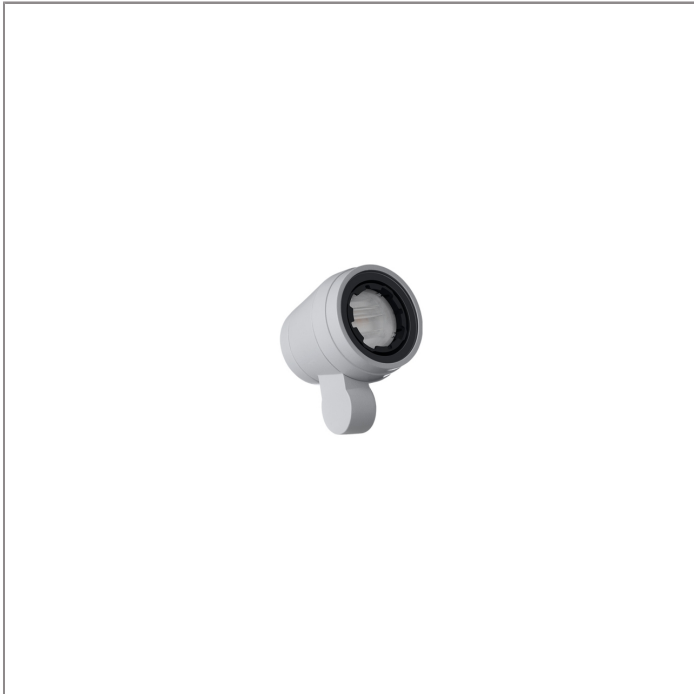

## MINI ALPHA ROUND – ID SPOTLIGHT

LAST UPDATE: 18-05-2026

ALPHA is an entirely new family of outdoor spotlights/floodlights engineered from scratch. The primary shapes and overall small dimensions make it possible to install ALPHA in most professional and residential lighting applications. High-quality polycarbonate optics provide accurate beam control and offer a wide selection of light distributions. ALPHA can be customized with accessories such as honeycombs, shields and various mounting solutions for poles and surfaces. The minimized amount of needed tools and usage of quick connectors simplifies the installation.

### Technical Data

Ordering Code :	5972-B-3-504-XX
Lamp :	LED
Beam :	26°
CCT :	2700 K
Lamp Lumen :	1290 lm
Luminaire Lumen :	1060 lm
Lamp Wattage :	8.2 W
Luminaire Wattage :	9 W
Efficacy :	117 lm/W
Ambient Temperature :	50°C
Lumen Maintenance	L70B10 >60,000 h
Controller :	On-Off
Input Voltage :	220-240Vac 50/60Hz
Net Weight :	- kg.