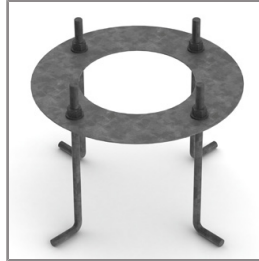

### SPOTLIGHT

LAST UPDATE: 18-05-2026

Ordering Code:  
AUN-CLP-0009-XX  
Pole clamp, pole diameter  
60-76mm, for wall or pole  
mounting arm

Ordering Code:  
AUN-ACB-0008-00  
Anchor bolt kit, pole  
diameter 102mm and  
151x102mm, galvanized  
steel pole