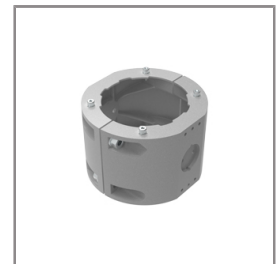

Ordering Code:  
AUN-CLP-0004-XX  
Pole clamp, pole diameter  
102-105mm

Ordering Code:  
AUN-CAB-0004-00  
Cable HO7RN-F 3x1sqmm,  
L= 500, with UniBlock  
anti-humidity kit,  
pre-assembly from factory

Ordering Code:  
AUN-GHS-0027-XX  
Glare shield cap

Ordering Code:  
AUN-CLP-0006-XX  
Pole clamp, pole diameter  
60-76mm

Ordering Code:  
AUN-MOT-0013-XX  
Pole mounting arm, for 1-3  
projector

Ordering Code:  
AUN-CLP-0008-XX  
Pole clamp, pole diameter  
102-105mm, for wall or  
pole mounting arm