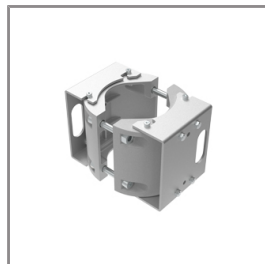

Ordering Code:
AUN-CLP-0006-XX
Pole clamp, pole diameter
60-76mm