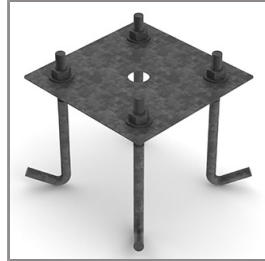

## MINI ALPHA ROUND – ID

### SPOTLIGHT

LAST UPDATE: 18-05-2026

Ordering Code:  
AUN-CLP-0009-XX  
Pole clamp, pole diameter  
60-76mm, for wall or pole  
mounting arm

Ordering Code:  
AUN-ACB-0008-00  
Anchor bolt kit, pole  
diameter 102mm and  
151x102mm, galvanized  
steel pole