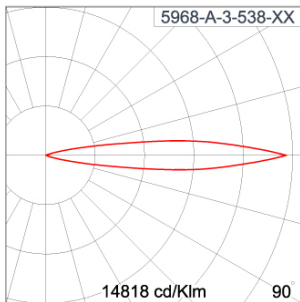

Light Distribution

*Due to the constancy of product development,
we reserve the right to alter all specification
without prior notice.

Unilamp Co., Ltd.
461 Ramintra Road, Kannayao, Bangkok 10230 Thailand
Tel : +66(0)2 943 2420-1, +66(0)2 946 4170-1
Fax : +66(0)2 943 2419
online@unilamp.co.th
www.unilamp.co.th