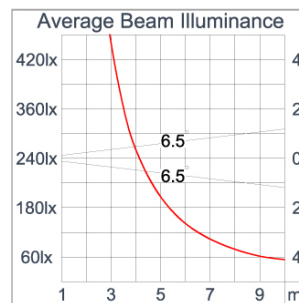

Light Distribution

*Due to the constancy of product development,
we reserve the right to alter all specification
without prior notice.

Unilamp Co., Ltd.
461 Ramintra Road, Kannayao, Bangkok 10230 Thailand
Tel : +66(0)2 943 2420-1, +66(0)2 946 4170-1
Fax : +66(0)2 943 2419
online@unilamp.co.th
www.unilamp.co.th