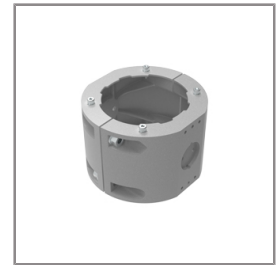

Ordering Code:
AUN-CAB-0002-00
Cable HO7RN-F 3x1sqmm,
L= 2000, with UniBlock
anti-humidity kit,
pre-assembly from factory

Ordering Code:
AUN-CLP-0004-XX
Pole clamp, pole diameter
102-105mm

Ordering Code:
AUN-CAB-0004-00
Cable HO7RN-F 3x1sqmm,
L= 500, with UniBlock
anti-humidity kit,
pre-assembly from factory

Ordering Code:
AUN-CLP-0006-XX
Pole clamp, pole diameter
60-76mm

Ordering Code:
AUN-MOT-0013-XX
Pole mounting arm, for 1-3
projector

Ordering Code:
AUN-CLP-0008-XX
Pole clamp, pole diameter
102-105mm, for wall or
pole mounting arm