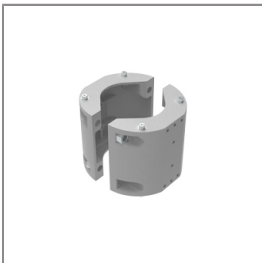

Ordering Code:
AUN-CAB-0002-00
Cable HO7RN-F 3x1sqmm,
L= 2000, with UniBlock
anti-humidity kit,
pre-assembly from factory

Ordering Code:
AUN-CLP-0004-XX
Pole clamp, pole diameter
102-105mm

Ordering Code:
AUN-CAB-0004-00
Cable HO7RN-F 3x1sqmm,
L= 500, with UniBlock
anti-humidity kit,
pre-assembly from factory

Ordering Code:
AUN-CLP-0006-XX
Pole clamp, pole diameter
60-76mm

Ordering Code:
AUN-MOT-0013-XX
Pole mounting arm, for 1-3
projector

Ordering Code:
AUN-CLP-0008-XX
Pole clamp, pole diameter
102-105mm, for wall or
pole mounting arm