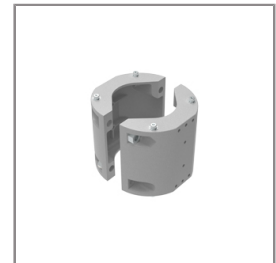

Ordering Code:  
AUN-CLP-0004-XX  
Pole clamp, pole diameter  
102-105mm

Ordering Code:  
AUN-CAB-0005-00  
Cable HO5RN-F 2x1sqmm,  
L= 500, with UniBlock  
anti-humidity kit,  
pre-assembly from factory

Ordering Code:  
AUN-CLP-0006-XX  
Pole clamp, pole diameter  
60-76mm

Ordering Code:  
AUN-MOT-0013-XX  
Pole mounting arm, for 1-3  
projector

Ordering Code:  
AUN-CLP-0008-XX  
Pole clamp, pole diameter  
102-105mm, for wall or  
pole mounting arm