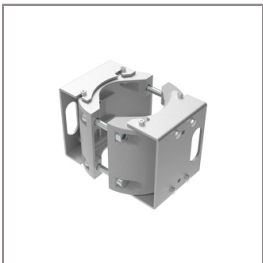

Ordering Code:  
AUN-CLP-0004-XX  
Pole clamp, pole diameter  
102-105mm

Ordering Code:  
AUN-CAB-0005-00  
Cable HO5RN-F 2x1sqmm,  
L= 500, with UniBlock  
anti-humidity kit,  
pre-assembly from factory