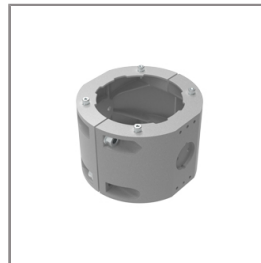

Ordering Code:  
AUN-CLP-0004-XX  
Pole clamp, pole diameter  
102-105mm

Ordering Code:  
AUN-CAB-0005-00  
Cable HO5RN-F 2x1sqmm,  
L= 500, with UniBlock  
anti-humidity kit,  
pre-assembly from factory

Ordering Code:  
AUN-CLP-0006-XX  
Pole clamp, pole diameter  
60-76mm

Ordering Code:  
AUN-MOT-0013-XX  
Pole mounting arm, for 1-3  
projector

Ordering Code:  
AUN-CLP-0008-XX  
Pole clamp, pole diameter  
102-105mm, for wall or  
pole mounting arm

Ordering Code:  
AUN-CLP-0009-XX  
Pole clamp, pole diameter  
60-76mm, for wall or pole  
mounting arm

\*Due to the constancy of product development,  
we reserve the right to alter all specification  
without prior notice.