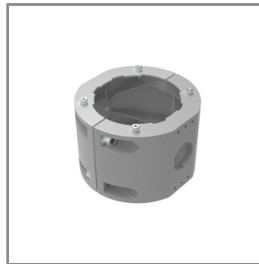

Ordering Code:
AUN-CAB-0003-00
Cable 3x1sqmm and
2x0.35sqmm, L= 2000,
with UniBlock
anti-humidity kit,
pre-assembly from factory

Ordering Code:
AUN-CLP-0004-XX
Pole clamp, pole diameter
102-105mm

Ordering Code:
AUN-CLP-0006-XX
Pole clamp, pole diameter
60-76mm

Ordering Code:
AUN-MOT-0013-XX
Pole mounting arm, for 1-3
projector

Ordering Code:
AUN-CLP-0008-XX
Pole clamp, pole diameter
102-105mm, for wall or
pole mounting arm

Ordering Code:
AUN-CLP-0009-XX
Pole clamp, pole diameter
60-76mm, for wall or pole
mounting arm