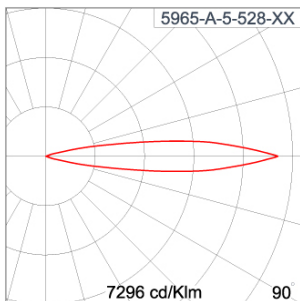

Light Distribution

*Due to the constancy of product development,
we reserve the right to alter all specification
without prior notice.

Unilamp Co., Ltd.
461 Ramintra Road, Kannayao, Bangkok 10230 Thailand
Tel : +66[0]2 943 2420-1, +66[0]2 946 4170-1
Fax : +66[0]2 943 2419
online@unilamp.co.th
www.unilamp.co.th