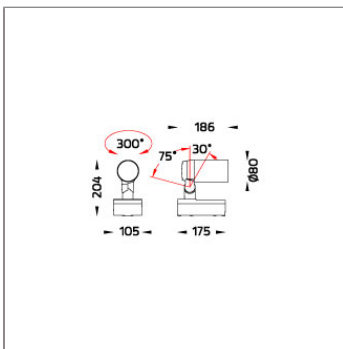

Technical Data

| | |
|-----------------------|--------------------|
| Ordering Code : | 5965-A-5-528-XX |
| Lamp : | LED |
| Beam : | 14° |
| CCT : | 2700 K |
| CRI : | CRI >80 |
| SDCM : | SDCM = 3 |
| Lamp Lumen : | 1490 lm |
| Luminaire Lumen : | 910 lm |
| Lamp Wattage : | 14 W |
| Luminaire Wattage : | 16 W |
| Efficacy : | 56 lm/W |
| Ambient Temperature : | 50°C |
| Lumen Maintenance | L80B10 >108,000 h |
| Controller : | DALI |
| Input Voltage : | 220-240Vac 50/60Hz |
| Net Weight : | - kg. |

ALPHA

MINI ALPHA ROUND SNOOT PROJECTOR

LAST UPDATE: 18-06-2024

Accessories

Ordering Code:
AUN-CON-0011-00
IP68 connection device,
cable diameter 7.1-13mm,
1-10V or DALI

Ordering Code:
AUN-CON-0014-00
IP68 connection device,
cable diameter 8-12.5mm,
1-10V or DALI