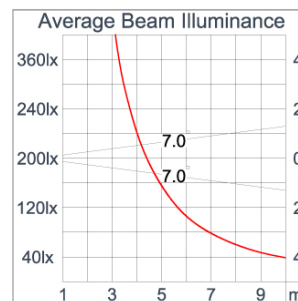

Light Distribution

*Due to the constancy of product development,
we reserve the right to alter all specification
without prior notice.

Unilamp Co., Ltd.
461 Ramintra Road, Kannayao, Bangkok 10230 Thailand
Tel : +66[0]2 943 2420-1, +66[0]2 946 4170-1
Fax : +66[0]2 943 2419
online@unilamp.co.th
www.unilamp.co.th