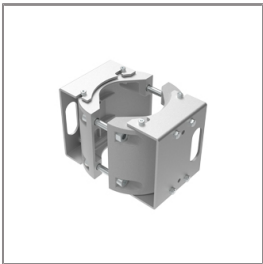

ALPHA

MINI ALPHA ROUND SNOOT PROJECTOR

LAST UPDATE: 18-06-2024

Accessories

Ordering Code:
AUN-CON-0011-00
IP68 connection device,
cable diameter 7.1-13mm,
1-10V or DALI

Ordering Code:
AUN-CON-0014-00
IP68 connection device,
cable diameter 8-12.5mm,
1-10V or DALI

Ordering Code:
AUN-CAB-0003-00
Cable 3x1sqmm and
2x0.35sqmm, L= 2000,
with UniBlock
anti-humidity kit,
pre-assembly from factory

Ordering Code:
AUN-CLP-0004-XX
Pole clamp, pole diameter
102-105mm

Ordering Code:
AUN-CLP-0006-XX
Pole clamp, pole diameter
60-76mm