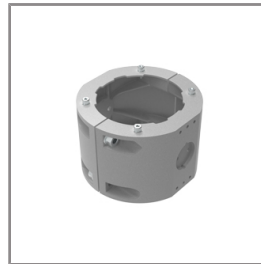

Ordering Code:
AUN-CAB-0003-00
Cable 3x1sqmm and
2x0.35sqmm, L= 2000,
with UniBlock
anti-humidity kit,
pre-assembly from factory

Ordering Code:
AUN-CLP-0004-XX
Pole clamp, pole diameter
102-105mm

Ordering Code:
AUN-CLP-0006-XX
Pole clamp, pole diameter
60-76mm

Ordering Code:
AUN-MOT-0013-XX
Pole mounting arm, for 1-3
projector

Ordering Code:
AUN-CLP-0008-XX
Pole clamp, pole diameter
102-105mm, for wall or
pole mounting arm

Ordering Code:
AUN-CLP-0009-XX
Pole clamp, pole diameter
60-76mm, for wall or pole
mounting arm