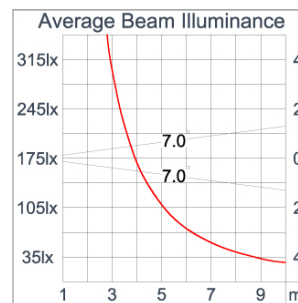

Light Distribution

*Due to the constancy of product development,
we reserve the right to alter all specification
without prior notice.

Unilamp Co., Ltd.
461 Ramintra Road, Kannayao, Bangkok 10230 Thailand
Tel : +66[0]2 943 2420-1, +66[0]2 946 4170-1
Fax : +66[0]2 943 2419
online@unilamp.co.th
www.unilamp.co.th