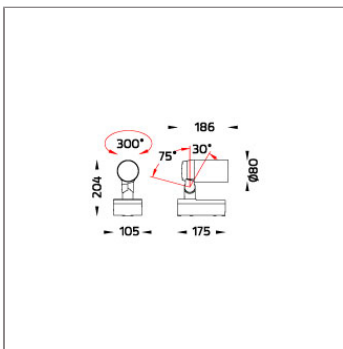

Technical Data

| | |
|-----------------------|--------------------|
| Ordering Code : | 5965-A-4-531-XX |
| Lamp : | LED |
| Beam : | 14° |
| CCT : | 2700 K |
| CRI : | CRI >80 |
| SDCM : | SDCM = 3 |
| Lamp Lumen : | 1040 lm |
| Luminaire Lumen : | 640 lm |
| Lamp Wattage : | 8.4 W |
| Luminaire Wattage : | 10 W |
| Efficacy : | 64 lm/W |
| Ambient Temperature : | 50°C |
| Lumen Maintenance | L80B10 >108,000 h |
| Controller : | DIM 1-10V |
| Input Voltage : | 220-240Vac 50/60Hz |
| Net Weight : | - kg. |

ALPHA

MINI ALPHA ROUND SNOOT PROJECTOR

LAST UPDATE: 18-06-2024

Accessories

Ordering Code:
AUN-CON-0011-00
IP68 connection device,
cable diameter 7.1-13mm,
1-10V or DALI

Ordering Code:
AUN-CON-0014-00
IP68 connection device,
cable diameter 8-12.5mm,
1-10V or DALI