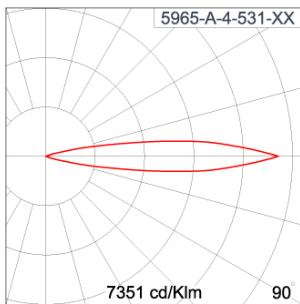

Light Distribution

*Due to the constancy of product development,
we reserve the right to alter all specification
without prior notice.

Unilamp Co., Ltd.
461 Ramintra Road, Kannayao, Bangkok 10230 Thailand
Tel : +66[0]2 943 2420-1, +66[0]2 946 4170-1
Fax : +66[0]2 943 2419
online@unilamp.co.th
www.unilamp.co.th