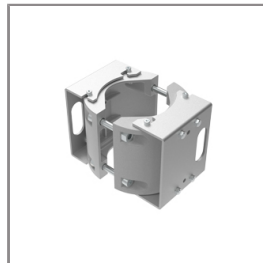

Ordering Code:  
AUN-CLP-0004-XX  
Pole clamp, pole diameter  
102-105mm

Ordering Code:  
AUN-CAB-0005-00  
Cable H05RN-F 2x1sqmm,  
L= 500, with UniBlock  
anti-humidity kit,  
pre-assembly from factory