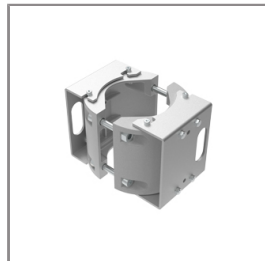

Ordering Code:  
AUN-CLP-0004-XX  
Pole clamp, pole diameter  
102-105mm

Ordering Code:  
AUN-CAB-0005-00  
Cable H05RN-F 2x1sqmm,  
L= 500, with UniBlock  
anti-humidity kit,  
pre-assembly from factory