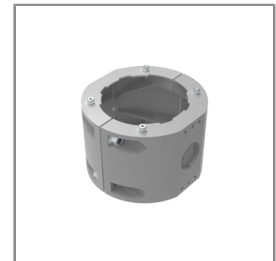

Ordering Code:  
AUN-CLP-0004-XX  
Pole clamp, pole diameter  
102-105mm

Ordering Code:  
AUN-CAB-0005-00  
Cable H05RN-F 2x1sqmm,  
L= 500, with UniBlock  
anti-humidity kit,  
pre-assembly from factory

Ordering Code:  
AUN-CLP-0006-XX  
Pole clamp, pole diameter  
60-76mm

Ordering Code:  
AUN-MOT-0013-XX  
Pole mounting arm, for 1-3  
projector

Ordering Code:  
AUN-CLP-0008-XX  
Pole clamp, pole diameter  
102-105mm, for wall or  
pole mounting arm