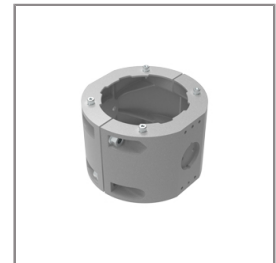

Ordering Code:  
AUN-CLP-0004-XX  
Pole clamp, pole diameter  
102-105mm

Ordering Code:  
AUN-CAB-0005-00  
Cable H05RN-F 2x1sqmm,  
L= 500, with UniBlock  
anti-humidity kit,  
pre-assembly from factory

Ordering Code:  
AUN-CLP-0006-XX  
Pole clamp, pole diameter  
60-76mm

Ordering Code:  
AUN-MOT-0013-XX  
Pole mounting arm, for 1-3  
projector

Ordering Code:  
AUN-CLP-0008-XX  
Pole clamp, pole diameter  
102-105mm, for wall or  
pole mounting arm