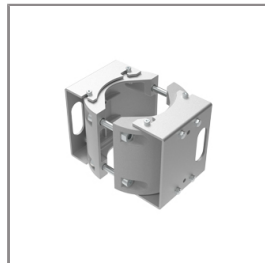

Ordering Code:  
AUN-CLP-0004-XX  
Pole clamp, pole diameter  
102-105mm

Ordering Code:  
AUN-CAB-0005-00  
Cable H05RN-F 2x1sqmm,  
L= 500, with UniBlock  
anti-humidity kit,  
pre-assembly from factory