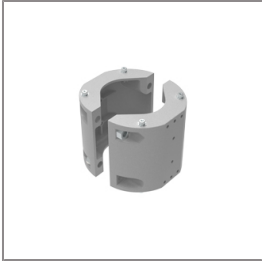

ALPHA

MINI ALPHA ROUND SNOOT – CC

SPOTLIGHT

LAST UPDATE: 22-07-2025

Ordering Code:
AUN-CLP-0009-XX
Pole clamp, pole diameter
60-76mm, for wall or pole
mounting arm