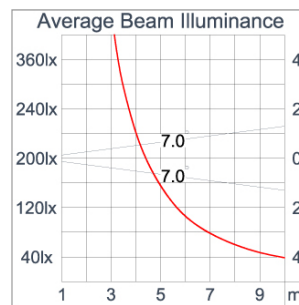

Light Distribution

*Due to the constancy of product development,
we reserve the right to alter all specification
without prior notice.

Unilamp Co., Ltd.
461 Ramintra Road, Kannayao, Bangkok 10230 Thailand
Tel : +66(O)2 943 2420-1, +66(O)2 946 4170-1
Fax : +66(O)2 943 2419
online@unilamp.co.th
www.unilamp.co.th