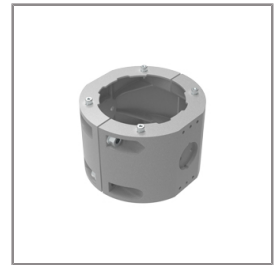

Ordering Code:  
AUN-CON-0009-00  
IP68 connection device,  
cable diameter 5-9.5mm,  
On-Off

Ordering Code:  
AUN-CON-0013-00  
IP68 connection device,  
cable diameter 7-11.5mm,  
On-Off

Ordering Code:  
AUN-CLP-0006-XX  
Pole clamp, pole diameter  
60-76mm

Ordering Code:  
AUN-CLP-0009-XX  
Pole clamp, pole diameter  
60-76mm, for wall or pole  
mounting arm

Ordering Code:  
AUN-CLP-0004-XX  
Pole clamp, pole diameter  
102-105mm

Ordering Code:  
AUN-CLP-0008-XX  
Pole clamp, pole diameter  
102-105mm, for wall or  
pole mounting arm