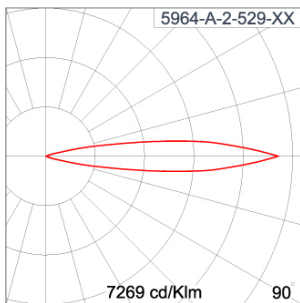

Light Distribution

*Due to the constancy of product development,
we reserve the right to alter all specification
without prior notice.

Unilamp Co., Ltd.
461 Ramintra Road, Kannayao, Bangkok 10230 Thailand
Tel : +66(O)2 943 2420-1, +66(O)2 946 4170-1
Fax : +66(O)2 943 2419
online@unilamp.co.th
www.unilamp.co.th