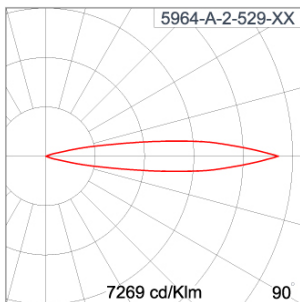

Light Distribution

*Due to the constancy of product development,
we reserve the right to alter all specification
without prior notice.

Unilamp Co., Ltd.
461 Ramintra Road, Kannayao, Bangkok 10230 Thailand
Tel : +66[0]2 943 2420-1, +66[0]2 946 4170-1
Fax : +66[0]2 943 2419
online@unilamp.co.th
www.unilamp.co.th