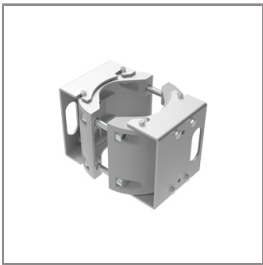

Ordering Code:  
AUN-CON-0009-00  
IP68 connection device,  
cable diameter 5-9.5mm,  
On-Off

Ordering Code:  
AUN-CON-0013-00  
IP68 connection device,  
cable diameter 7-11.5mm,  
On-Off

Ordering Code:  
AUN-CLP-0006-XX  
Pole clamp, pole diameter  
60-76mm

Ordering Code:  
AUN-CLP-0009-XX  
Pole clamp, pole diameter  
60-76mm, for wall or pole  
mounting arm

Ordering Code:  
AUN-CLP-0004-XX  
Pole clamp, pole diameter  
102-105mm

Ordering Code:  
AUN-CLP-0008-XX  
Pole clamp, pole diameter  
102-105mm, for wall or  
pole mounting arm