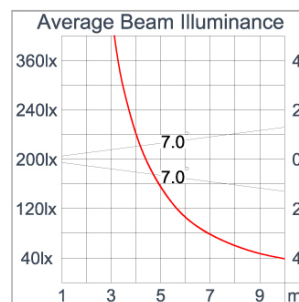

Light Distribution

*Due to the constancy of product development,
we reserve the right to alter all specification
without prior notice.

Unilamp Co., Ltd.
461 Ramintra Road, Kannayao, Bangkok 10230 Thailand
Tel : +66[0]2 943 2420-1, +66[0]2 946 4170-1
Fax : +66[0]2 943 2419
online@unilamp.co.th
www.unilamp.co.th