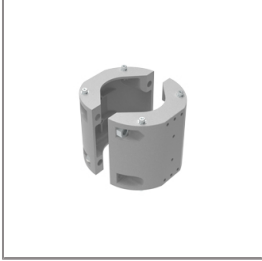

ALPHA

MINI ALPHA ROUND SNOOT – CC PROJECTOR

LAST UPDATE: 20-02-2025

Ordering Code:
AUN-CLP-0009-XX
Pole clamp, pole diameter
60-76mm, for wall or pole
mounting arm